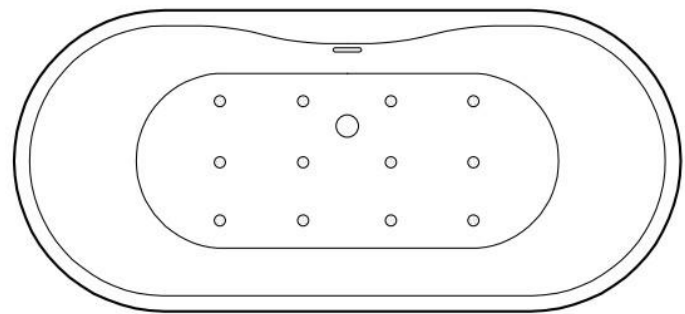

## ADDITIONAL FEATURES

- All dimensions are ( $\pm 1/2''$ ).
- Air tub features 12 air jets that massage and relax. Remote control works within 15-foot radius and is designed to float. Tub and air system come fully assembled.
- Foam insulation increases heat retention and prevents condensation due to water and air temperature fluctuations.
- Back of tub has a removable magnetic panel for easy access when installing deck-mount faucet.
- Before drilling for a rim-mounted faucet, refer to the specification sheet for faucet location and dimensions.
- Optional Quick Connect Drop-In Drain Kit Includes:
  - Floor Plate, 1-1/2" PVC Pipe, 2" x 1-1/2" Trap Adapters, 1 Brass Threaded, 1 Brass Unthreaded Tailpiece and Plug.
  - Installs above your subfloor, but underneath your cement floor or tile, so you do not need access

## INSIDE OF BATH

- (12) MAXI AIR JETS WITH 24 OPENINGS

ELBOWS FOR  
AIR JETS

TEES FOR  
AIR JETS

REVISED 11/20/2024