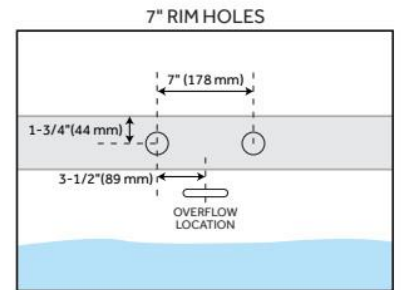

65" BOYCE ACRYLIC TUB WITH FOAM - AIR MASSAGE

SKU: 462674

Code: SH112076AFA

REVISED 11/20/2024