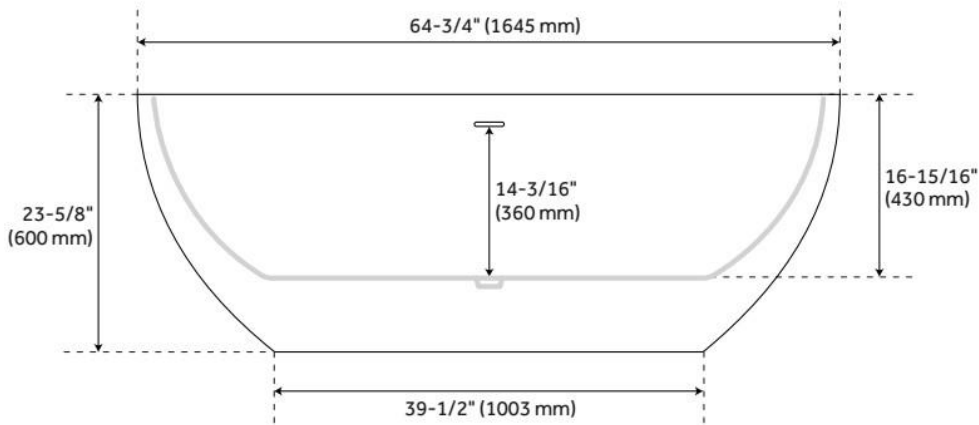

65" BOYCE ACRYLIC TUB WITH FOAM - AIR MASSAGE

SKU: 462674

Code: SH112076AFA

REVISED 11/20/2024