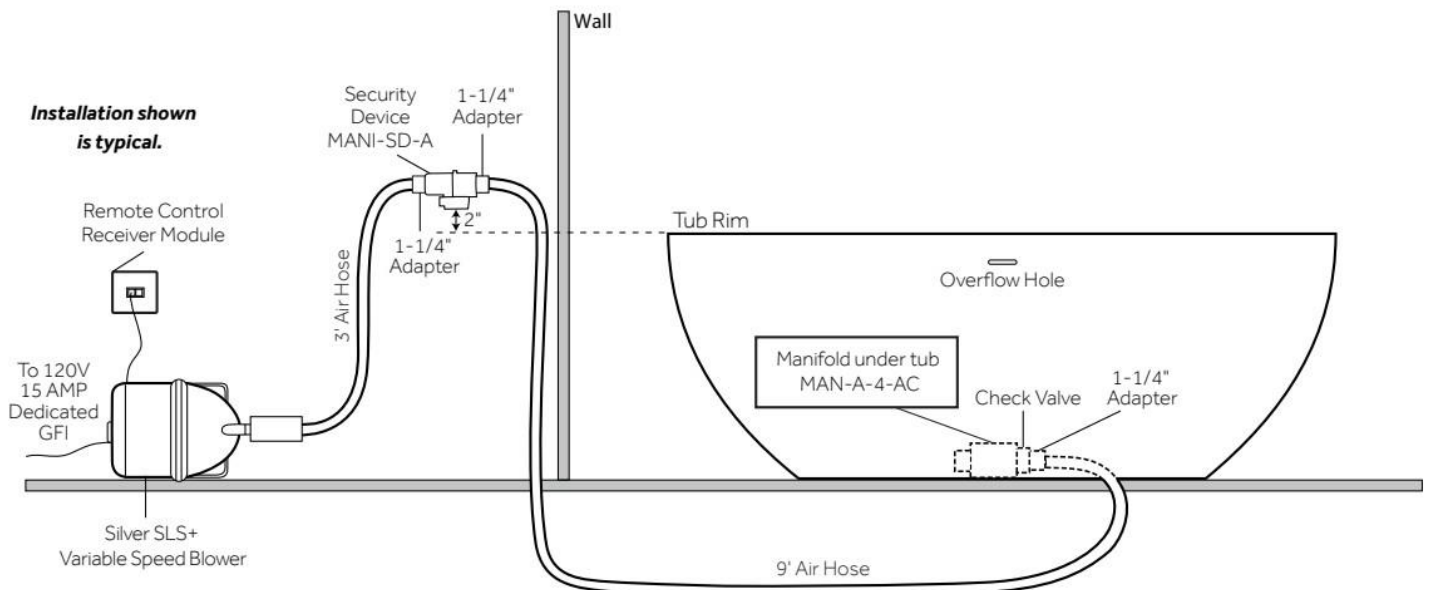

## ADDITIONAL FEATURES

- All dimensions are ( $\pm 1/2''$ ).
- Air tub features 12 air jets that massage and relax. Remote control works within 15-foot radius and is designed to float. Tub and air system come fully assembled.
- Foam insulation increases heat retention and prevents condensation due to water and air temperature fluctuations.
- Back of tub has a removable magnetic panel for easy access when installing deck-mount faucet.
- Before drilling for a rim-mounted faucet, refer to the specification sheet for faucet location and dimensions.
- Optional Quick Connect Drop-In Drain Kit Includes:
  - Floor Plate, 1-1/2" PVC Pipe, 2" x 1-1/2" Trap Adapters, 1 Brass Threaded, 1 Brass Unthreaded Tailpiece and Plug.
  - Installs above your subfloor, but underneath your cement floor or tile, so you do not need access

## INSTALLATION

Install blower behind a wall (with an access panel) or in a closet. Blower can also be installed under floor. Ensure the security device, MANI-DS-A, is at least:

- 2" Above the tub rim

Security device and hose can be mounted in wall

## INSIDE OF BATH

- (12) MAXI AIR JETS WITH 24 OPENINGS

ELBOWS FOR  
AIR JETS

TEES FOR  
AIR JETS

REVISED 11/20/2024