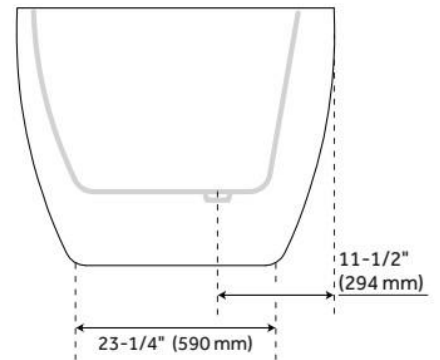

65" BOYCE ACRYLIC TUB WITH FOAM - AIR MASSAGE

SKU: 462674

Code: SH112076AFA

REVISED 11/20/2024