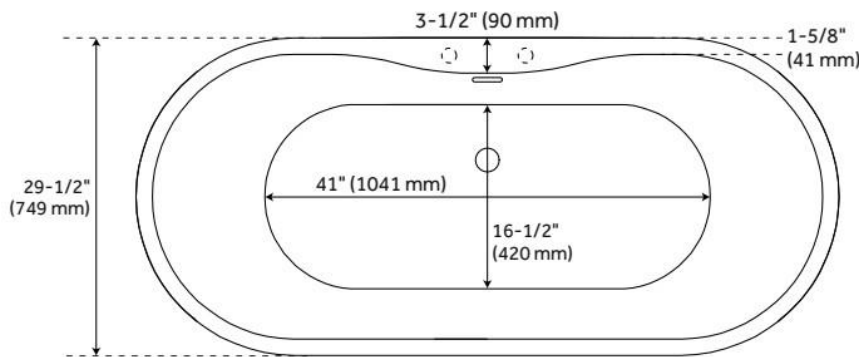

65" BOYCE ACRYLIC TUB WITH FOAM - AIR MASSAGE

SKU: 462674

Code: SH112076AFA

REVISED 11/20/2024