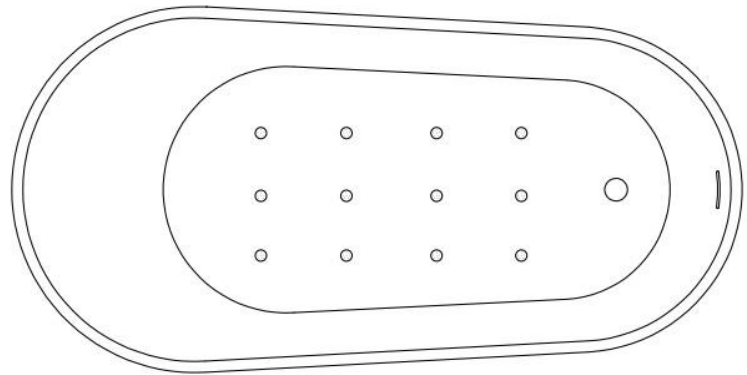

ASME A112.19.7/CSA B45.10, Massachusetts Accepted, LISTED ID: SHSBFOSS5932FAWH

ADDITIONAL FEATURES

- All dimensions are ($\pm 1/2$ ").
- Features 12 air jets that massage and relax. Remote control works within 15-foot radius and is designed to float.
- Foam Insulation increases heat retention and prevents condensation due to water and air temperature fluctuations.

REMOTE CONTROL

- CG+/RTC-SENSOR-WP
- 12 – 15 YEAR BATTERY LIFE

INSIDE OF BATH

- (12) MAXI AIR JETS WITH 24 OPENINGS

ELBOWS FOR
AIR JETS

TEES FOR
AIR JETS

All dimensions and specifications are nominal and may vary. Use actual products for accuracy in critical situations.