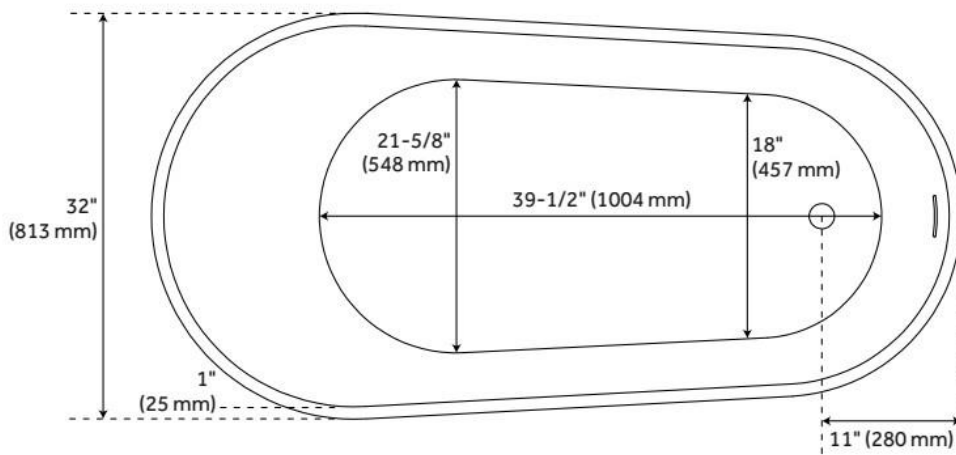

59" SHEBA ACRYLIC SLIPPER AIR TUB WITH FOAM

SKU: 462898
Code: SH462898

FEATURES

Tub Material: Acrylic
Product Finish: White
Shape: Oval
Tub Drain Placement: End
Drain Included: Yes
Drain and Overflow Finish: White
Water Depth to Overflow: 15-3/8"
Water Capacity (Gallons): 63
Built-In Adjusters: Yes
Tub Weight Uncrated (lbs): 136

ASME A112.19.7/CSA B45.10, Massachusetts Accepted, LISTED ID: SHSBFOSS5932FAWH

ADDITIONAL FEATURES

- All dimensions are ($\pm 1/2$ ").
- Features 12 air jets that massage and relax. Remote control works within 15-foot radius and is designed to float.
- Foam Insulation increases heat retention and prevents condensation due to water and air temperature fluctuations.

REVISED 10/9/2024

59" SHEBA ACRYLIC SLIPPER AIR TUB WITH FOAM

SKU: 462898
Code: SH462898

REVISED 10/9/2024

59" SHEBA ACRYLIC SLIPPER AIR TUB WITH FOAM

SKU: 462898
Code: SH462898

COMPONENTS LIST

- BM-TWP BALL CHECK VALVE JETS
- MANI-SD-A SECURITY DEVICE
- MAN-A-4-AC MANIFOLD
- SILVER SLS+ VARIABLE SPEED BLOWER