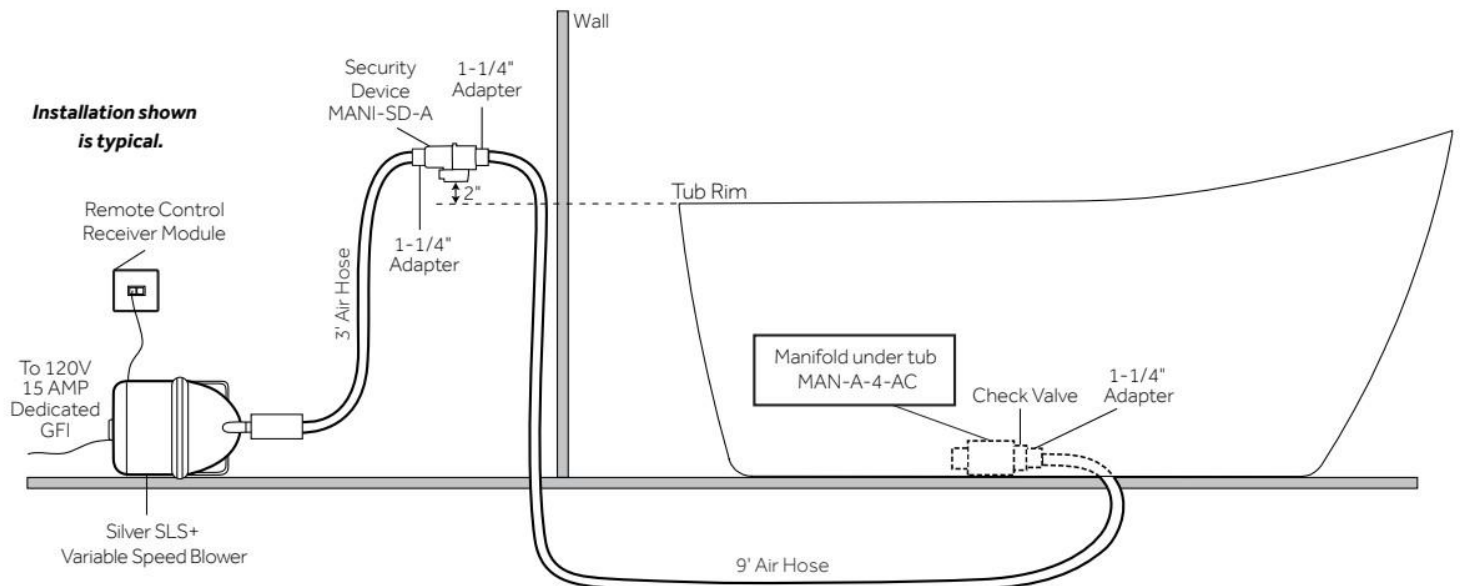

ASME A112.19.7/CSA B45.10, Massachusetts Accepted, LISTED ID: SHSBFOSS5932FAWH

ADDITIONAL FEATURES

- All dimensions are ($\pm 1/2$ ").
- Features 12 air jets that massage and relax. Remote control works within 15-foot radius and is designed to float.
- Foam Insulation increases heat retention and prevents condensation due to water and air temperature fluctuations.

INSTALLATION

Install blower behind a wall (with an access panel) or in a closet. Blower can also be installed under floor. Ensure the security device, MANI-DS-A, is at least:

- 2" Above the tub rim

Security device and hose can be mounted in wall

REMOTE CONTROL

- CG+/RTC-SENSOR-WP
- 12 – 15 YEAR BATTERY LIFE

INSIDE OF BATH

- (12) MAXI AIR JETS WITH 24 OPENINGS

ELBOWS FOR
AIR JETS

TEES FOR
AIR JETS

All dimensions and specifications are nominal and may vary. Use actual products for accuracy in critical situations.