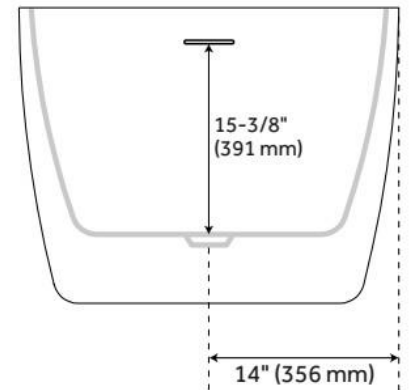

59" SHEBA ACRYLIC SLIPPER AIR TUB WITH FOAM

SKU: 462898
Code: SH462898

REVISED 10/9/2024