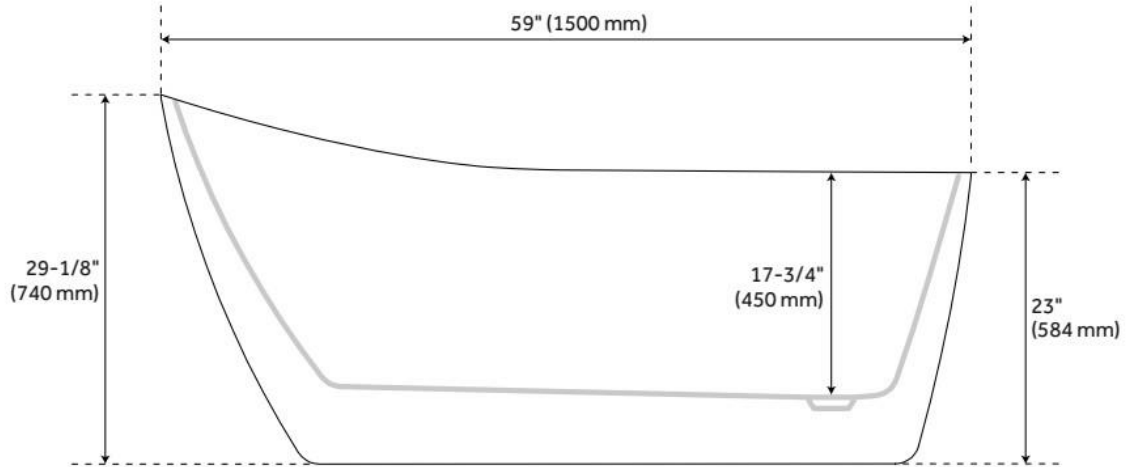

59" SHEBA ACRYLIC SLIPPER AIR TUB WITH FOAM

SKU: 462898
Code: SH462898

REVISED 10/9/2024