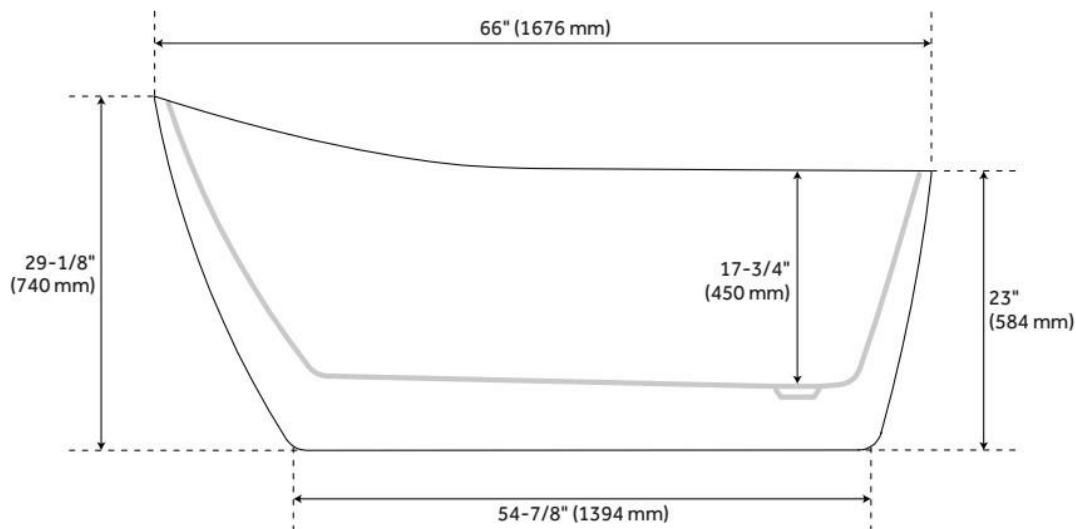

66" SHEBA ACRYLIC SLIPPER AIR TUB WITH FOAM

SKU: 462905
Code: SH462905

REVISED 10/9/2024