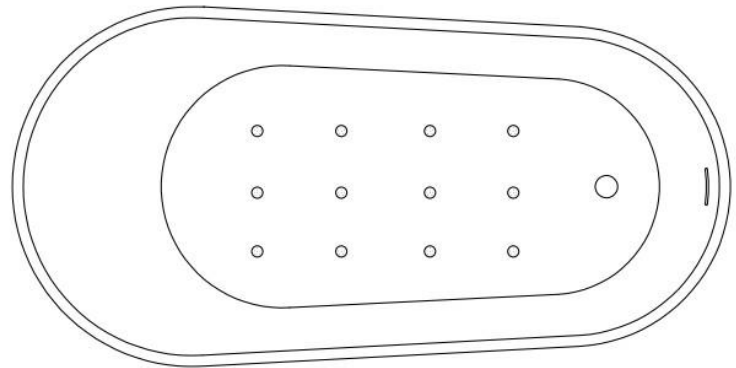

ASME A112.19.7/CSA B45.10, Massachusetts Accepted, LISTED ID: SHSBFSS6632FAWH

ADDITIONAL FEATURES

- All dimensions are ($\pm 1/2$ ").
- Features 12 air jets that massage and relax. Remote control works within 15-foot radius and is designed to float.
- Foam Insulation increases heat retention and prevents condensation due to water and air temperature fluctuations.

REMOTE CONTROL

- CG+/RTC-SENSOR-WP
- 12 – 15 YEAR BATTERY LIFE

INSIDE OF BATH

- (12) MAXI AIR JETS WITH 24 OPENINGS

ELBOWS FOR
AIR JETS

TEES FOR
AIR JETS

All dimensions and specifications are nominal and may vary. Use actual products for accuracy in critical situations.