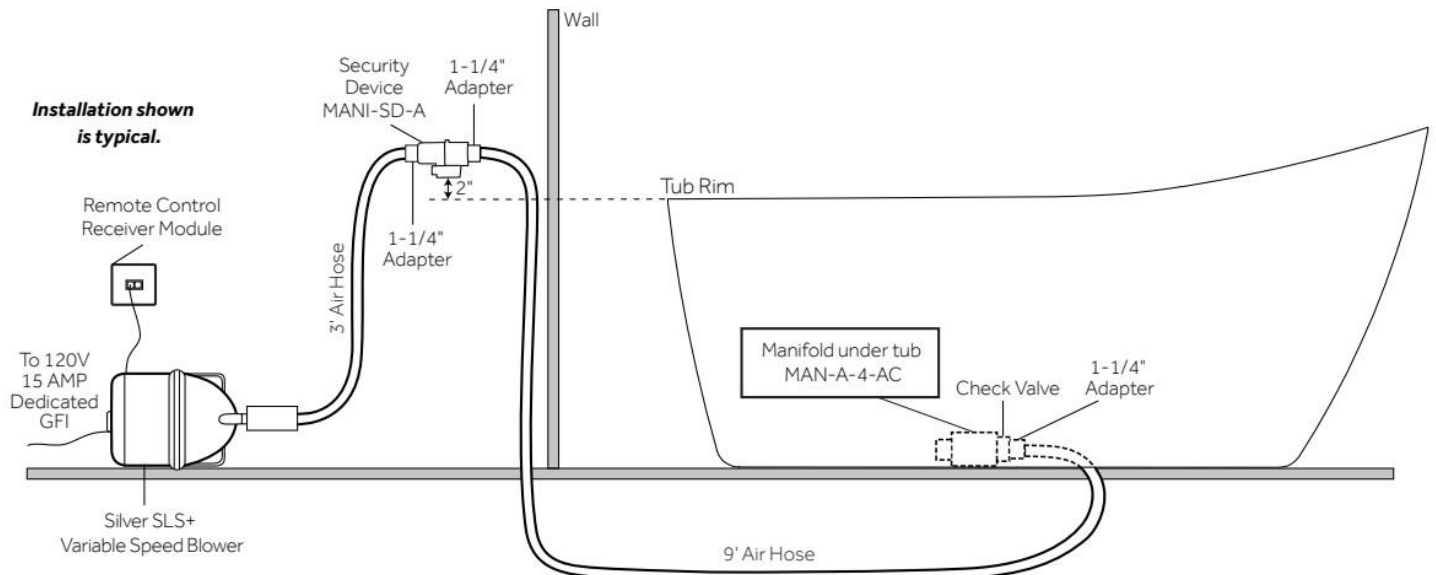

ASME A112.19.7/CSA B45.10, Massachusetts Accepted, LISTED ID: SHSBFSS6632FAWH

ADDITIONAL FEATURES

- All dimensions are ($\pm 1/2$ ").
- Features 12 air jets that massage and relax. Remote control works within 15-foot radius and is designed to float.
- Foam Insulation increases heat retention and prevents condensation due to water and air temperature fluctuations.

INSTALLATION

Install blower behind a wall (with an access panel) or in a closet. Blower can also be installed under floor. Ensure the security device, MANI-DS-A, is at least:

- 2" Above the tub rim

Security device and hose can be mounted in wall

REMOTE CONTROL

- CG+/RTC-SENSOR-WP
- 12 – 15 YEAR BATTERY LIFE

INSIDE OF BATH

- (12) MAXI AIR JETS WITH 24 OPENINGS

ELBOWS FOR
AIR JETS

TEES FOR
AIR JETS

All dimensions and specifications are nominal and may vary. Use actual products for accuracy in critical situations.