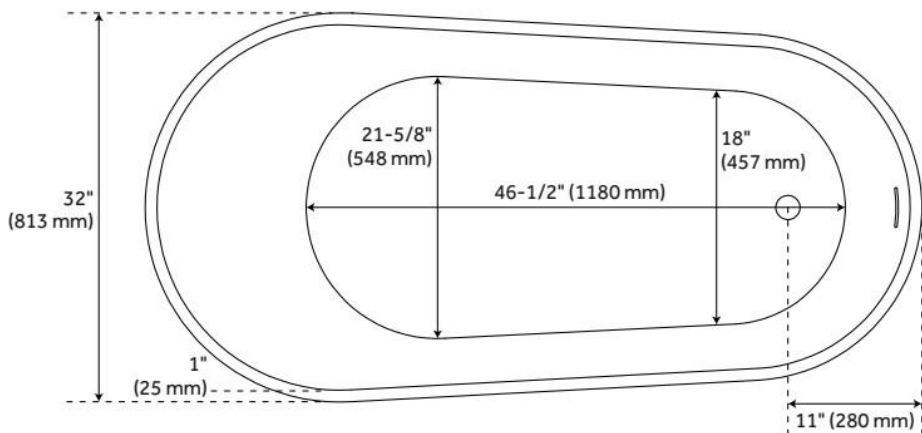

66" SHEBA ACRYLIC SLIPPER AIR TUB WITH FOAM

SKU: 462905
Code: SH462905

REVISED 10/9/2024