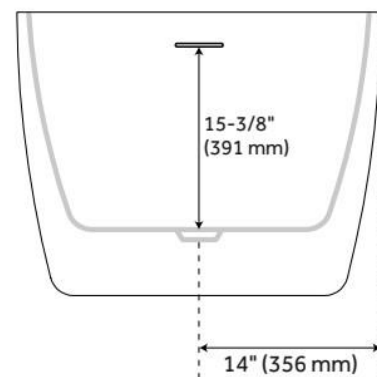

66" SHEBA ACRYLIC SLIPPER AIR TUB WITH FOAM

SKU: 462905
Code: SH462905

REVISED 10/9/2024