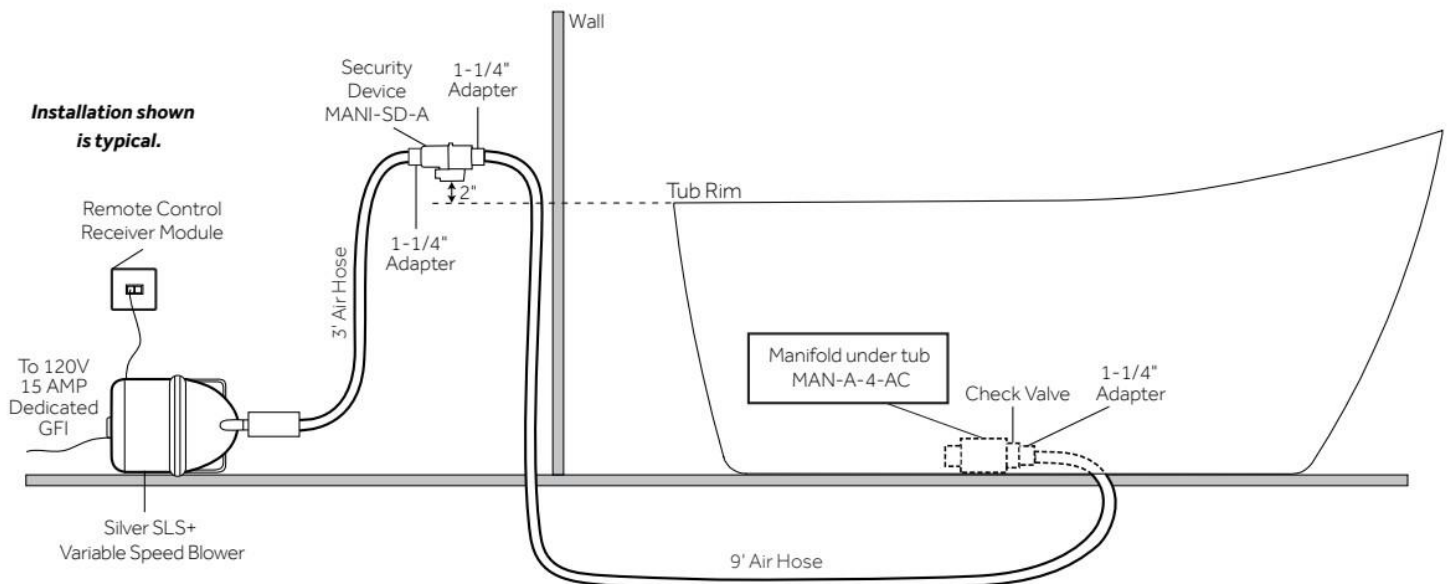

## INSTALLATION

Install blower behind a wall (with an access panel) or in a closet. Blower can also be installed under floor. Ensure the security device, MANI-DS-A, is at least:

- 2" Above the tub rim

Security device and hose can be mounted in wall

## INSIDE OF BATH

- (12) MAXI AIR JETS WITH 24 OPENINGS

ELBOWS FOR  
AIR JETS

TEES FOR  
AIR JETS

All dimensions and specifications are nominal and may vary. Use actual products for accuracy in critical situations.