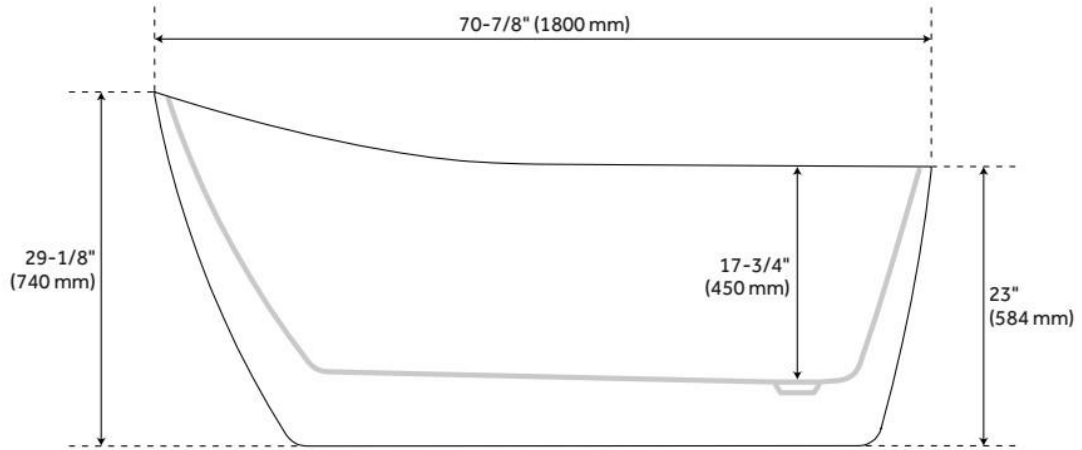

71" SHEBA ACRYLIC SLIPPER AIR TUB WITH FOAM

SKU: 462912
Code: SH462912

REVISED 10/9/2024