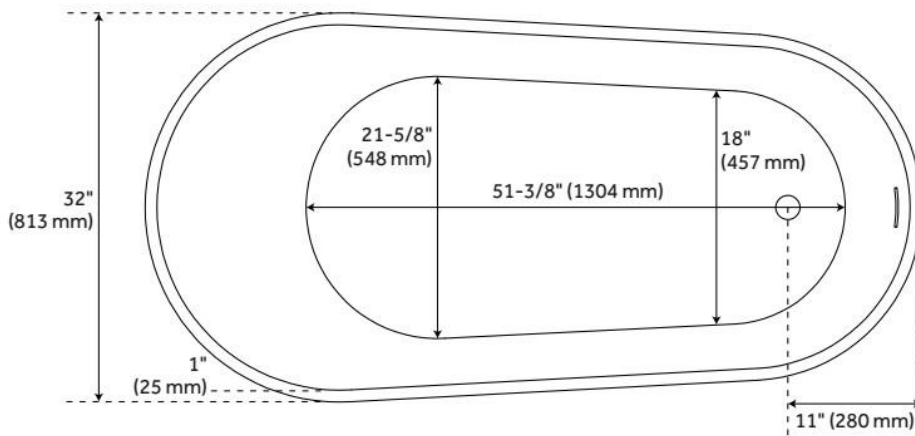

71" SHEBA ACRYLIC SLIPPER AIR TUB WITH FOAM

SKU: 462912
Code: SH462912

REVISED 10/9/2024