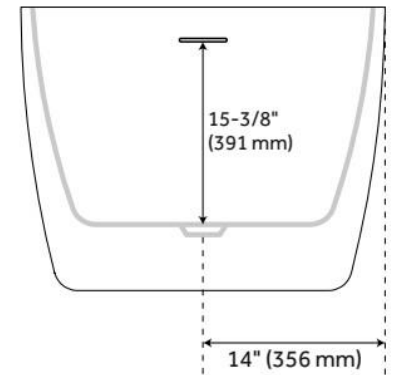

71" SHEBA ACRYLIC SLIPPER AIR TUB WITH FOAM

SKU: 462912
Code: SH462912

REVISED 10/9/2024