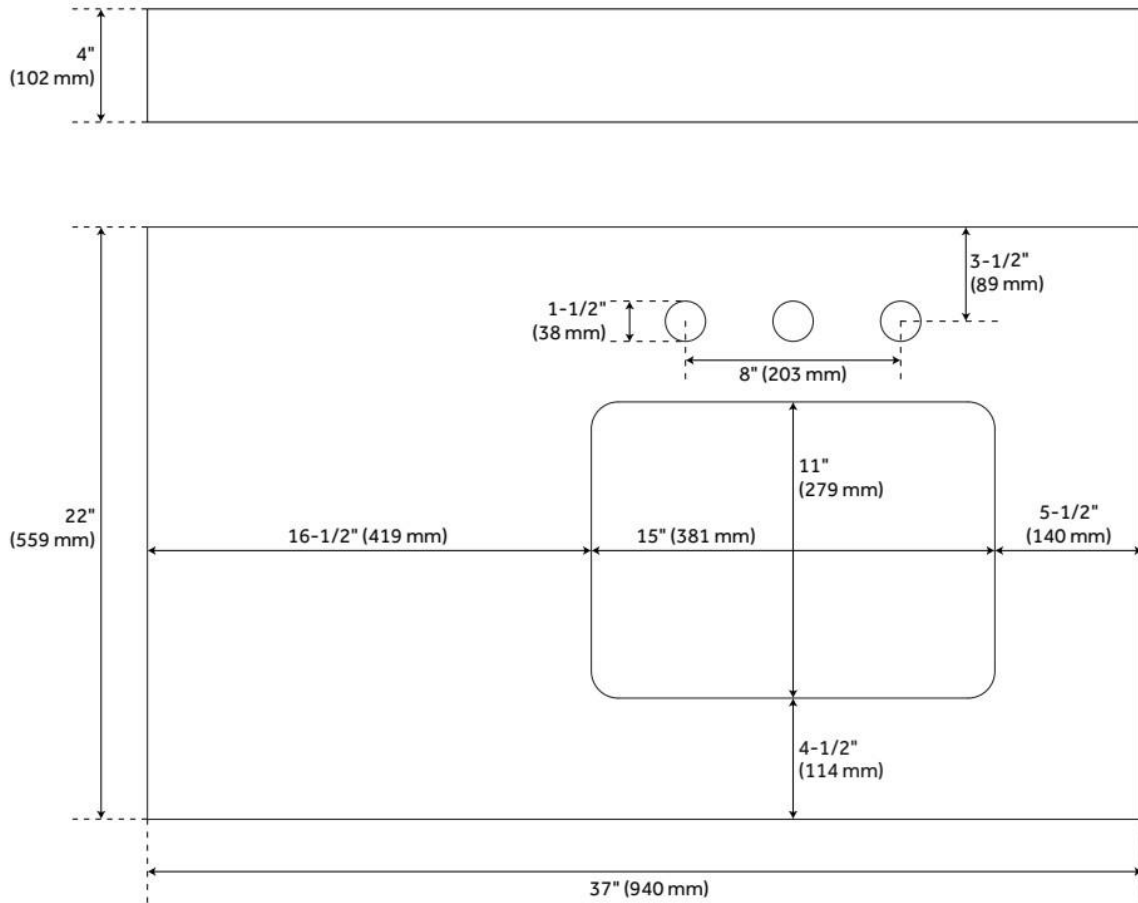

37" X 22" 3CM GRANITE VANITY TOP W/ BACKSPLASH - 8" FAUCET HOLES-OFFSET RIGHT - SINK 2015

SKU: 462927
Code: SH462927

FEATURES

Vanity Top Options: Absolute Black Granite
Sink Material: Porcelain
Vanity Top Material: Granite
Sink Installation: Undermount - Rectangle
Sink Included: Yes
Basin Overflow Yes
Sink Color: White
Backsplash: Yes

ADDITIONAL FEATURES

- Granite is A-grade.
- Includes vanity top, backsplash, and white porcelain sink.
- See Installation Instructions for directions to attach the vanity top and sink.

REVISED 8/15/2024

37" X 22" 3CM GRANITE VANITY TOP W/ BACKSPLASH - 8" FAUCET HOLES-OFFSET RIGHT - SINK 2015

SKU: 462927
Code: SH462927

REVISED 8/15/2024