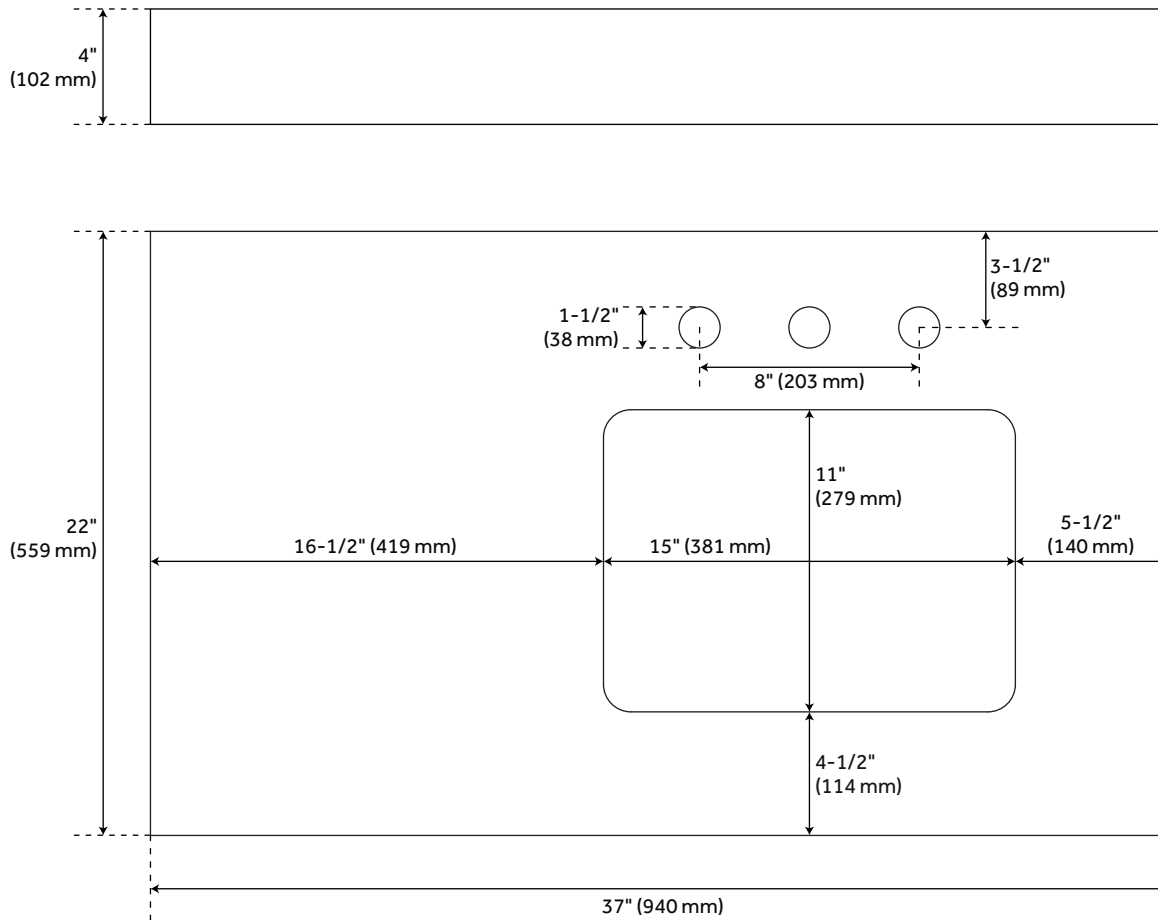

37" X 22" 3CM GRANITE VANITY TOP W/ BACKSPLASH - 8" FAUCET HOLES-OFFSET RIGHT - SINK 2015

SKU: 462927
Code: SH462927

FEATURES

Assembly Required: Yes
Number of Basins: 1
Sink Installation: Undermount - Rectangle
Vanity Top Options: Absolute Black Granite
Faucet Centers: 8"
Basin Length: 16"
Basin Width: 11-3/4"
Water Depth To Overflow: 4-1/2"
Fits Drain Hole Size: 1-1/2"
Faucet Included: No
Vanity Top Material: Granite
Sink Material: Porcelain
Vanity Top Thickness: 3cm
Water Depth to Rim: 6"
Sink Included: Yes
Sink Color: White
Basin Overflow: Yes
Vanity Top Depth: 22"
Vanity Top Width: 37"
Backsplash: Yes

REVISED 4/6/2023

37" X 22" 3CM GRANITE VANITY TOP W/ BACKSPLASH - 8" FAUCET HOLES-OFFSET RIGHT - SINK 2015

SKU: 462927
Code: SH462927

ADDITIONAL FEATURES

- Granite is A-grade.
- Includes vanity top, backsplash, and white porcelain sink.
- See Installation Instructions for directions to attach the vanity top and sink.

REVISED 4/6/2023

37" X 22" 3CM GRANITE TOP FOR RUMB SINK - RIGHT OFFSET - 8" HOLES - ABSOLUTE BLACK

All dimensions and specifications are nominal and may vary. Use actual products for accuracy in critical situations.

37" X 22" 3CM GRANITE TOP FOR RUMB SINK - RIGHT OFFSET - WHITE PORCELAIN SINK

All dimensions and specifications are nominal and may vary. Use actual products for accuracy in critical situations.