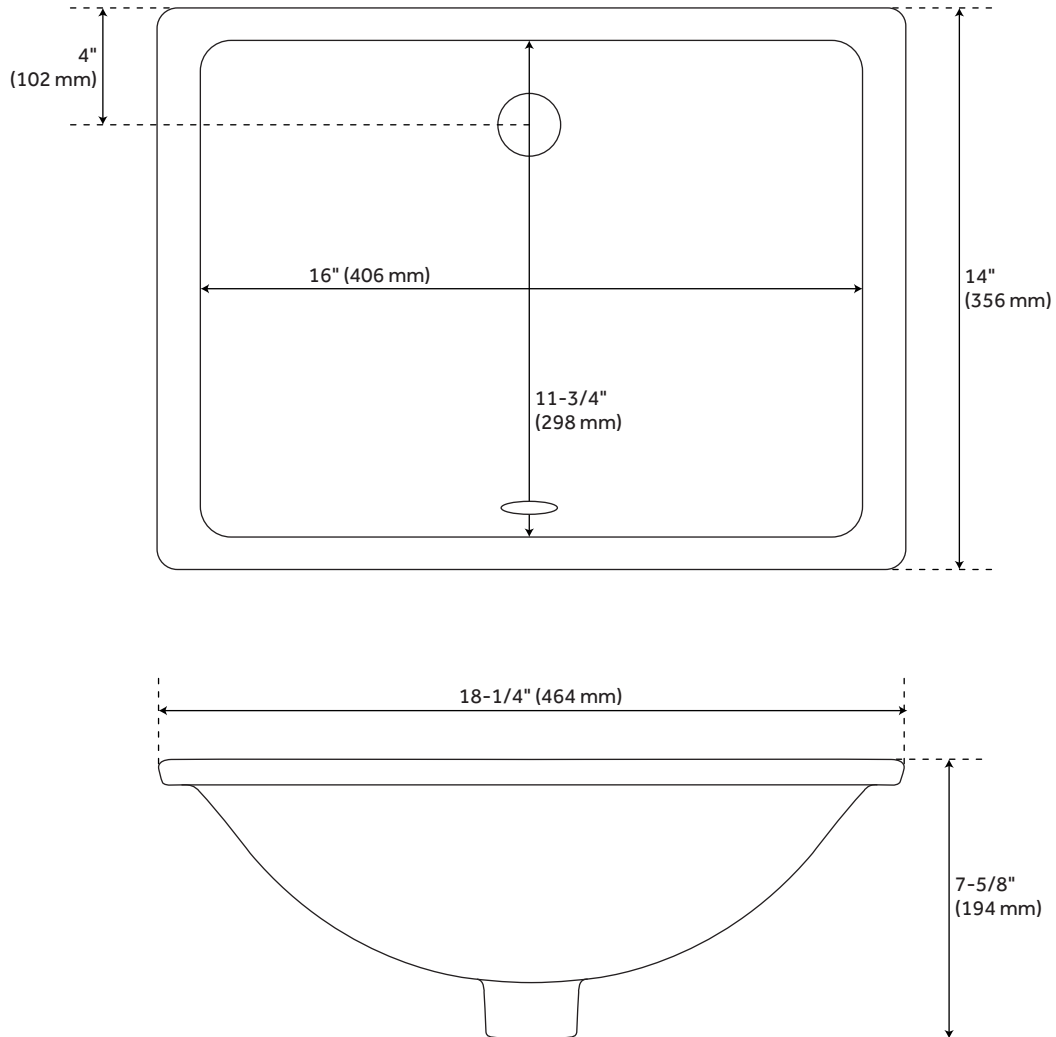

37" X 22" 3CM GRANITE VANITY TOP W/ BACKSPLASH - 8" FAUCET HOLES-OFFSET RIGHT - SINK 2015

SKU: 462927
Code: SH462927

FEATURES

Assembly Required: Yes
Number of Basins: 1
Sink Installation: Undermount - Rectangle
Vanity Top Options: Absolute Black Granite
Faucet Centers: 8"
Basin Length: 16"
Basin Width: 11-3/4"
Water Depth To Overflow: 4-1/2"
Fits Drain Hole Size: 1-1/2"
Faucet Included: No
Vanity Top Material: Granite
Sink Material: Porcelain
Vanity Top Thickness: 3cm
Water Depth to Rim: 6"
Sink Included: Yes
Sink Color: White
Basin Overflow: Yes
Vanity Top Depth: 22"
Vanity Top Width: 37"
Backsplash: Yes

REVISED 4/6/2023

37" X 22" 3CM GRANITE VANITY TOP W/ BACKSPLASH - 8" FAUCET HOLES-OFFSET RIGHT - SINK 2015

SKU: 462927
Code: SH462927

ADDITIONAL FEATURES

- Granite is A-grade.
- Includes vanity top, backsplash, and white porcelain sink.
- See Installation Instructions for directions to attach the vanity top and sink.

REVISED 4/6/2023

37" X 22" 3CM GRANITE TOP FOR RUMB SINK - RIGHT OFFSET - 8" HOLES - ABSOLUTE BLACK

All dimensions and specifications are nominal and may vary. Use actual products for accuracy in critical situations.

37" X 22" 3CM GRANITE TOP FOR RUMB SINK - RIGHT OFFSET - WHITE PORCELAIN SINK

All dimensions and specifications are nominal and may vary. Use actual products for accuracy in critical situations.