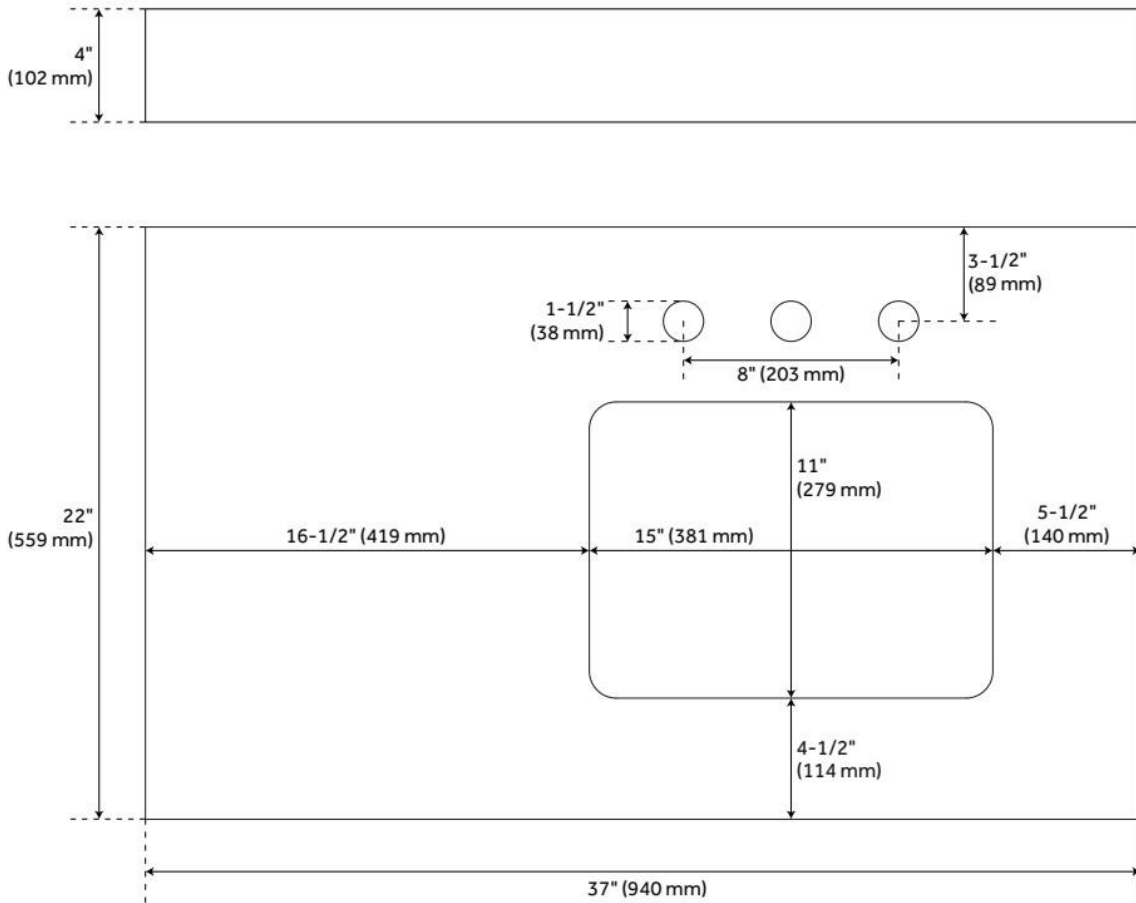

37" X 22" 3CM MARBLE VANITY TOP W/ BACKSPLASH - 8" FAUCET HOLES-OFFSET RIGHT - SINK 2015

SKU: 462929
Code: SH462929

REVISED 7/29/2024