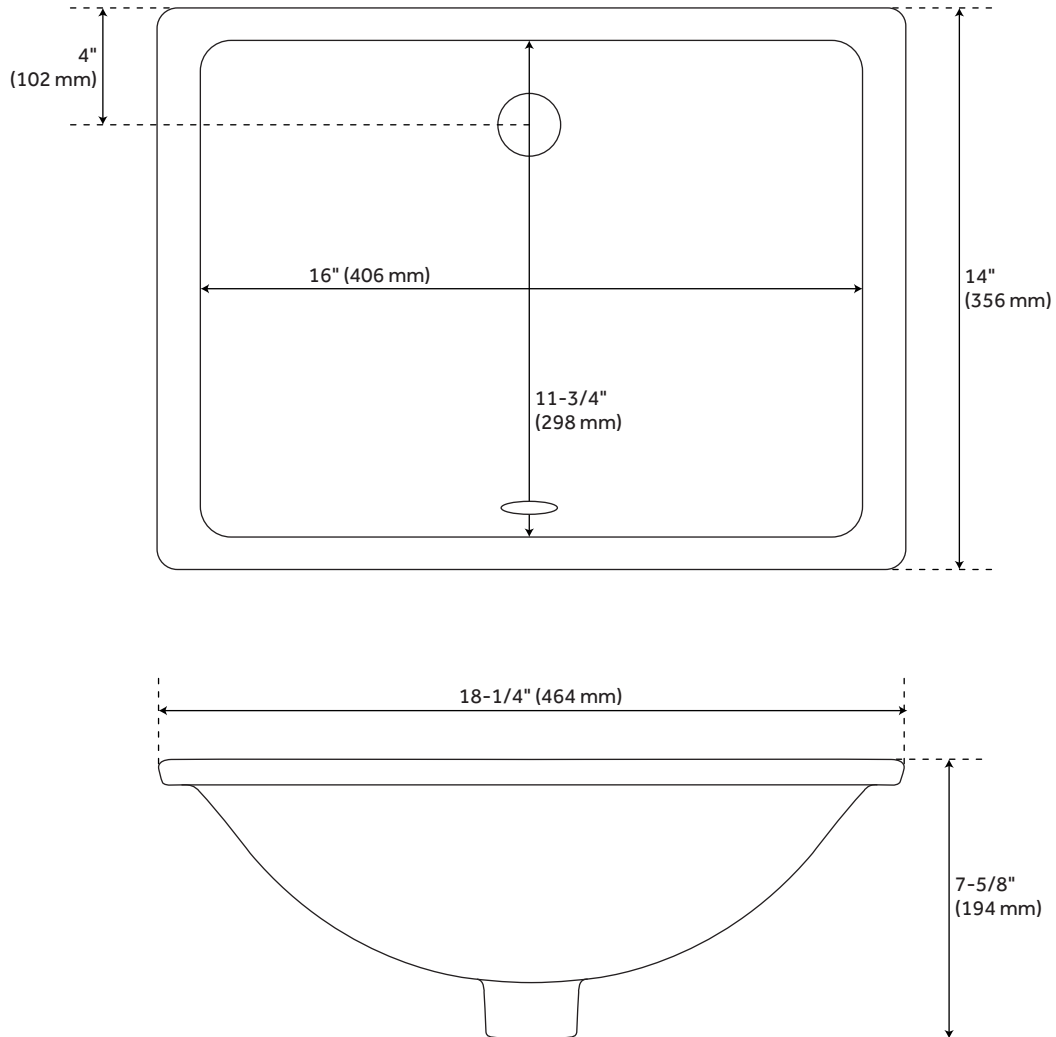

## FEATURES

Assembly Required: Yes  
Number of Basins: 1  
Sink Installation: Undermount - Rectangle  
Vanity Top Options: Carrara Marble  
Faucet Centers: 8"  
Basin Length: 16"  
Basin Width: 11-3/4"  
Water Depth To Overflow: 4-1/2"  
Fits Drain Hole Size: 1-1/2"  
Faucet Included: No  
Vanity Top Material: Marble  
Sink Material: Porcelain  
Vanity Top Thickness: 3cm  
Water Depth to Rim: 6"  
Sink Included: Yes  
Sink Color: White  
Basin Overflow: Yes  
Vanity Top Depth: 22"  
Vanity Top Width: 37"  
Backsplash: Yes

## ADDITIONAL FEATURES

- Marble is sourced from Italy.
- Includes vanity top, backsplash, and white porcelain sink.
- See Installation Instructions for directions to attach the vanity top and sink.

REVISED 4/6/2023

# 37" X 22" 3CM MARBLE TOP FOR RUMB SINK - RIGHT OFFSET - 8" HOLES - CARRARA

All dimensions and specifications are nominal and may vary. Use actual products for accuracy in critical situations.

# 37" X 22" 3CM MARBLE TOP FOR RUMB SINK - RIGHT OFFSET - WHITE PORCELAIN SINK

All dimensions and specifications are nominal and may vary. Use actual products for accuracy in critical situations.