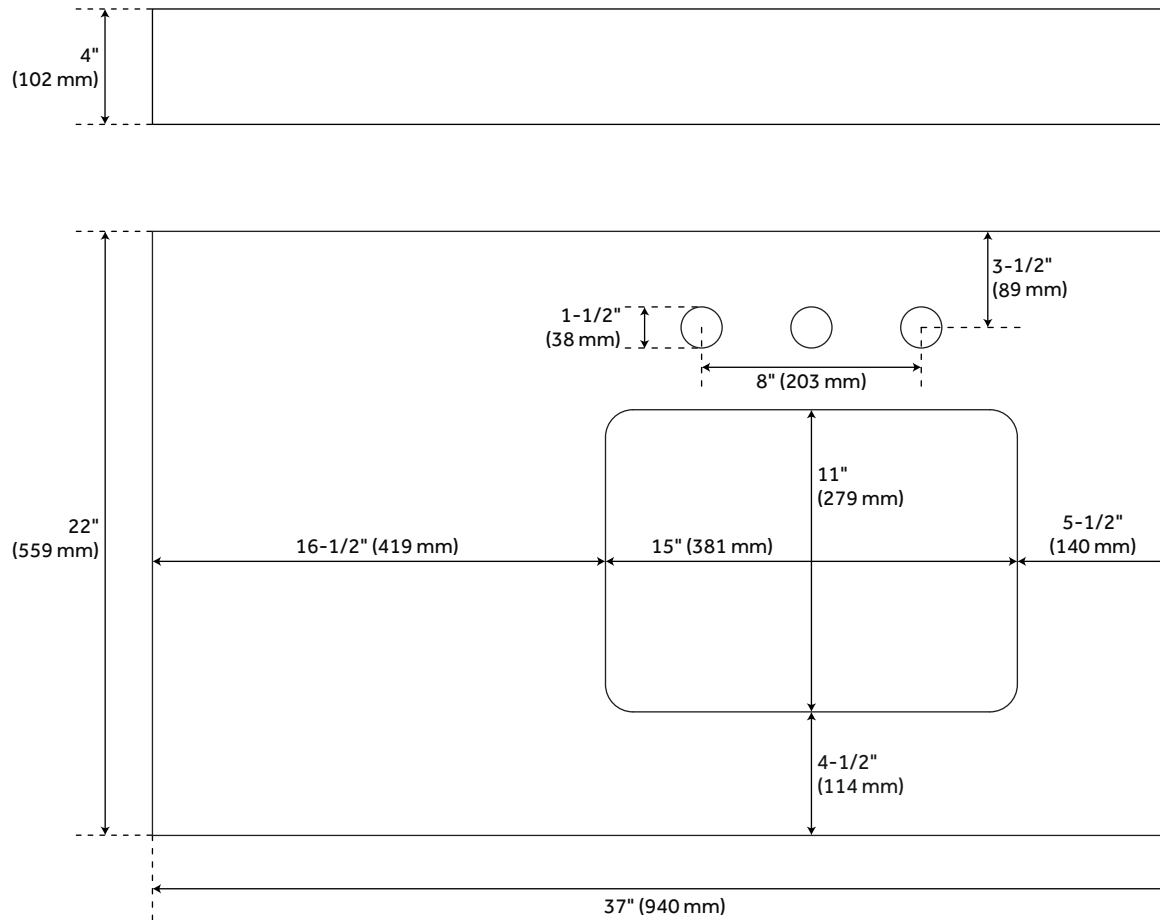

## FEATURES

Assembly Required: Yes  
Number of Basins: 1  
Sink Installation: Undermount - Rectangle  
Vanity Top Options: Carrara Marble  
Faucet Centers: 8"  
Basin Length: 16"  
Basin Width: 11-3/4"  
Water Depth To Overflow: 4-1/2"  
Fits Drain Hole Size: 1-1/2"  
Faucet Included: No  
Vanity Top Material: Marble  
Sink Material: Porcelain  
Vanity Top Thickness: 3cm  
Water Depth to Rim: 6"  
Sink Included: Yes  
Sink Color: White  
Basin Overflow: Yes  
Vanity Top Depth: 22"  
Vanity Top Width: 37"  
Backsplash: Yes

# 37" X 22" 3CM MARBLE VANITY TOP W/ BACKSPLASH - 8" FAUCET HOLES-OFFSET RIGHT - SINK 2015

SKU: 462929  
Code: SH462929

# 37" X 22" 3CM MARBLE TOP FOR RUMB SINK - RIGHT OFFSET - 8" HOLES - CARRARA

All dimensions and specifications are nominal and may vary. Use actual products for accuracy in critical situations.

# 37" X 22" 3CM MARBLE TOP FOR RUMB SINK - RIGHT OFFSET - WHITE PORCELAIN SINK

All dimensions and specifications are nominal and may vary. Use actual products for accuracy in critical situations.