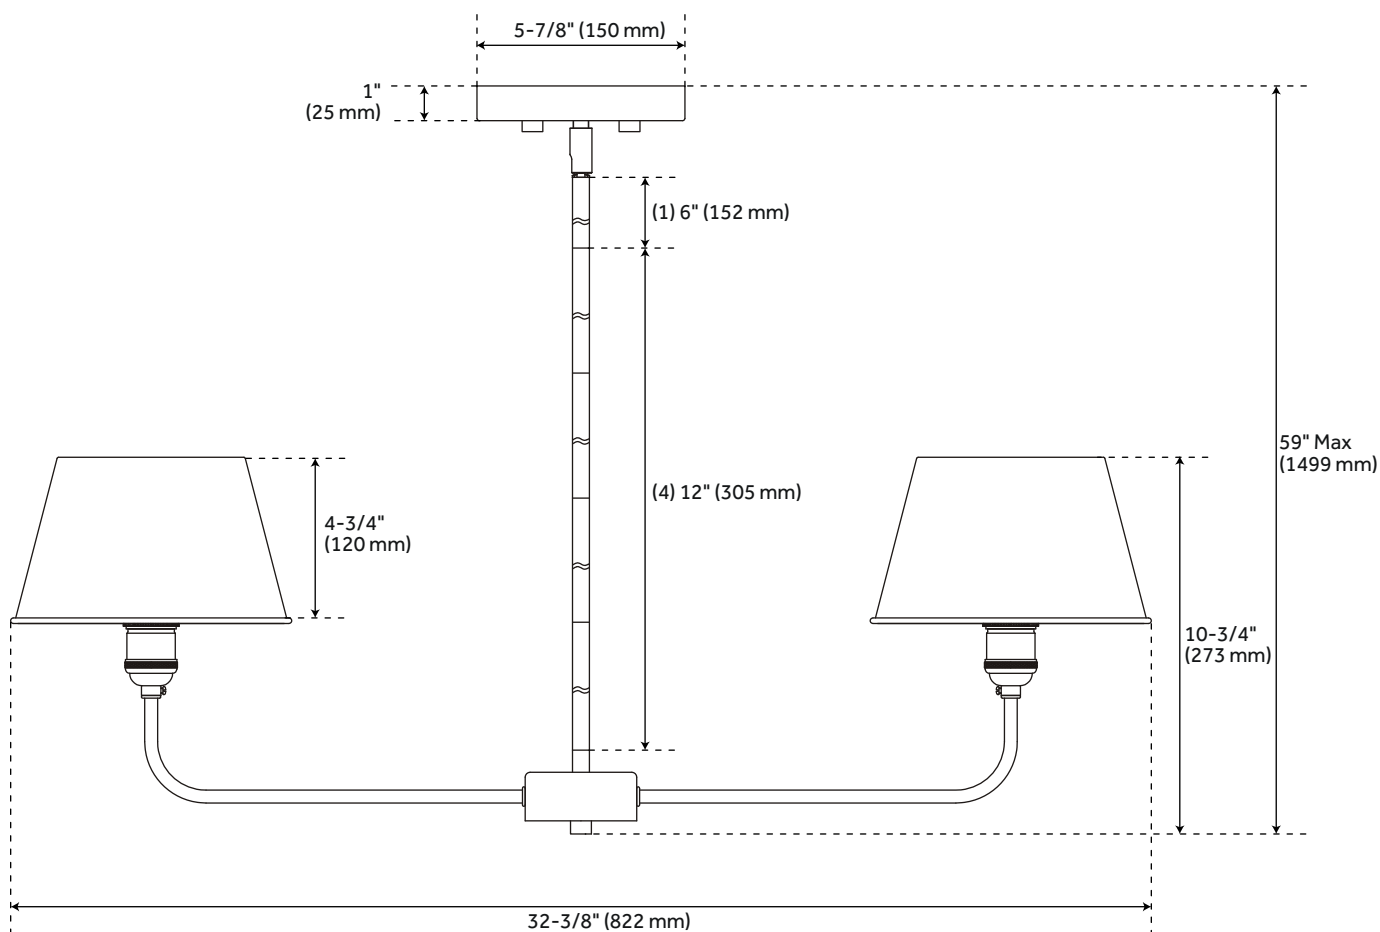

10-3/4" STANBURN 6-LIGHT CHANDELIER - AGED BRASS

SKU: 464494
Code: PPHL6466

UL 1598 / CSA C22.2 No 250.0

FEATURES

Installation Type: Ceiling Mount
Design: Traditional
Product Finish: Aged Brass
Material: Steel
Width: 32-3/8"
Height: 10-3/4"
Base Plate Diameter: 5-7/8"
Mounting Hardware Included: Yes
Shade Finish: Brass
Shade Material: Steel
Number of Bulbs: 6
Location Type: Suitable for Dry Locations
Bulbs Included: No
Bulb Type: Medium E-26
Wattage per Bulb: 60
Downrod/Chain Length: (1) 6" and (4) 12"
Canopy/Backplate Depth: 1"
Canopy/Backplate Height: 3/4"
Canopy/Backplate Width: 5-7/8"
Weight: 14.35
Wire Length: 180
Sloped Ceiling Compatible: Yes
Voltage: 120

REVISED 4/2/2023

10-3/4" STANBURN 6-LIGHT CHANDELIER - AGED BRASS

SKU: 464494

Code: PHL6466

ADDITIONAL FEATURES

- Durable steel construction.
- Includes steel shades.
- Can be mounted on a sloped ceiling.

REVISED 4/2/2023

STANBURN 6-LIGHT CHANDELIER - AGED BRASS

SKU: 464494

PHHL6466

All dimensions and specifications are nominal and may vary. Use actual products for accuracy in critical situations.