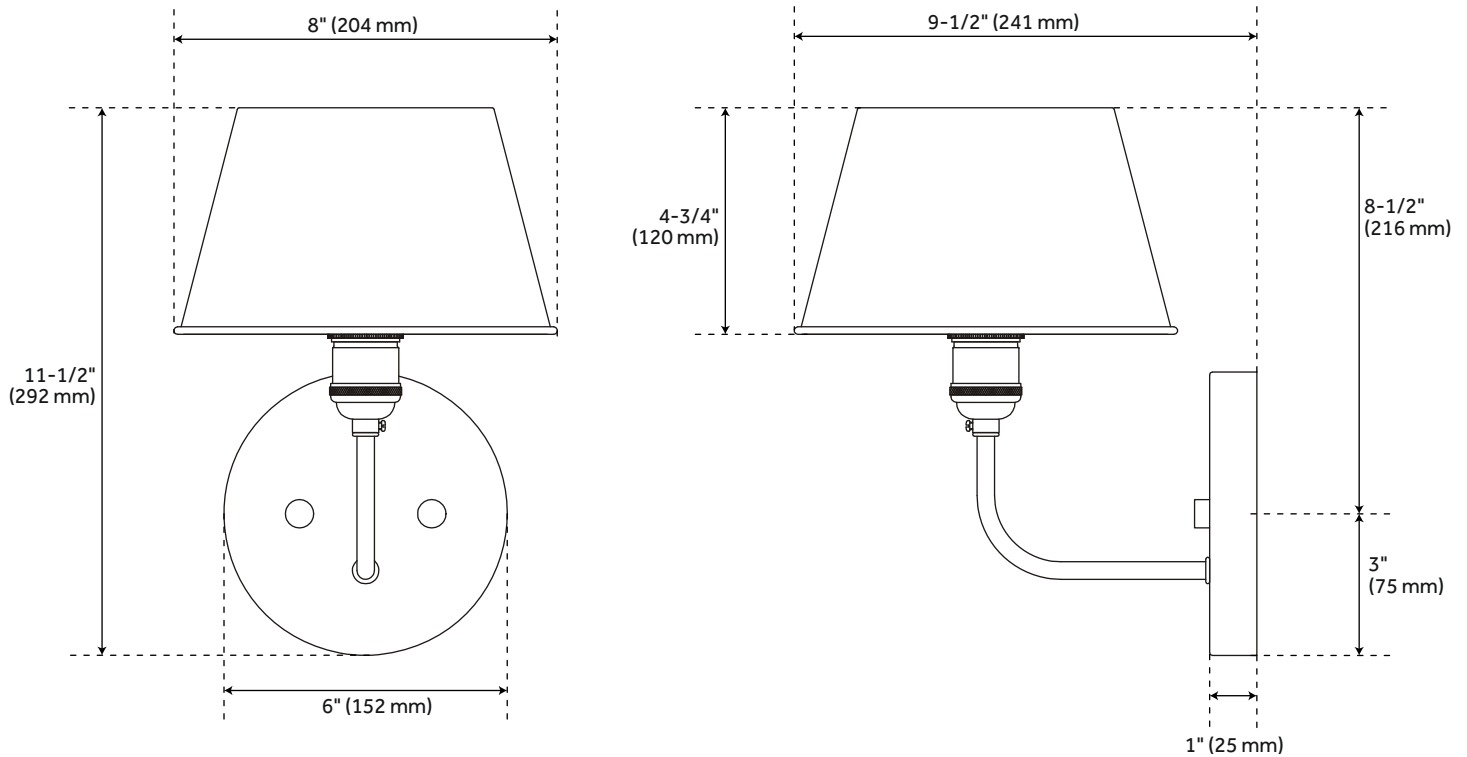

STANBURN SINGLE LIGHT WALL SCONCE - AGED BRASS

SKU: 464496

PHWL3391

All dimensions and specifications are nominal and may vary. Use actual products for accuracy in critical situations.