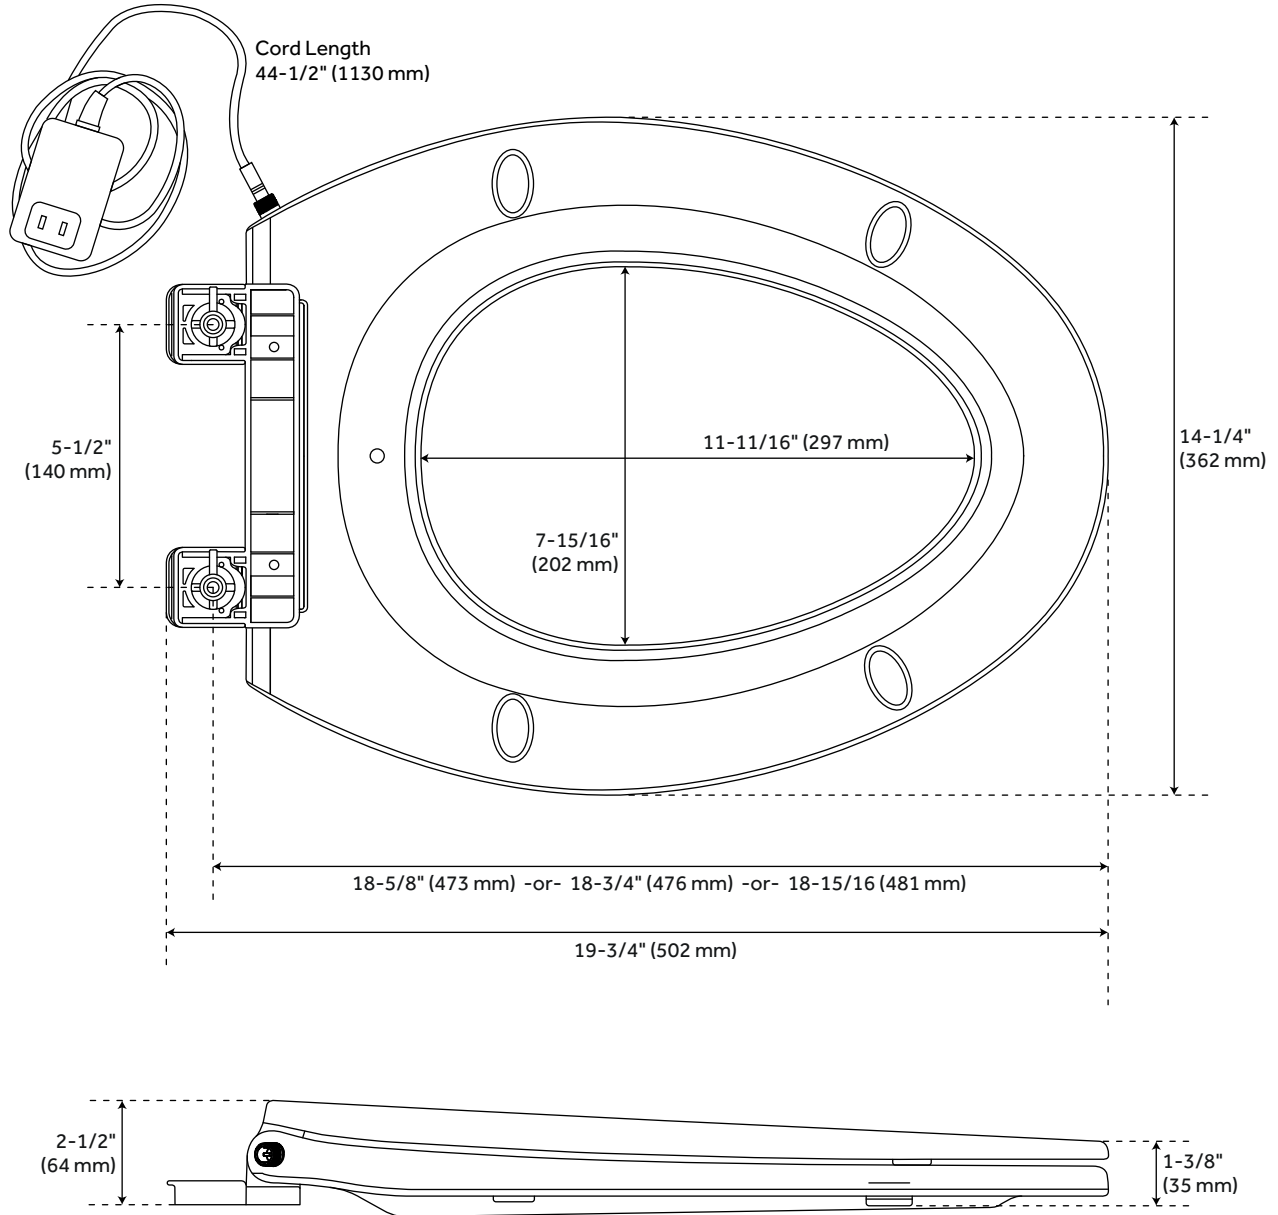

MOSELY HEATED TOILET SEAT

SKU: 465210

FEATURES

Features: Soft-Close Hinges

Product Finish: White

Material: Plastic

Length: 14-1/4"

Height: 2-1/2"

Depth: 19-3/4"

Bowl Shape: Elongated

Hardware Finish: White

Weight: 6 lb

REVISED 9/29/2022

MOSELY HEATED TOILET SEAT

SKU: 465210

ADDITIONAL FEATURES

- Features 2 difference temperature settings;warm and warmer.
- Soft-closing seat and lid.
- Power cord is 44-1/2".
- Toilet not included.

REVISED 9/29/2022

MOSELY HEATED TOILET SEAT

SKU: 465210

SHTSH200

All dimensions and specifications are nominal and may vary. Use actual products for accuracy in critical situations.