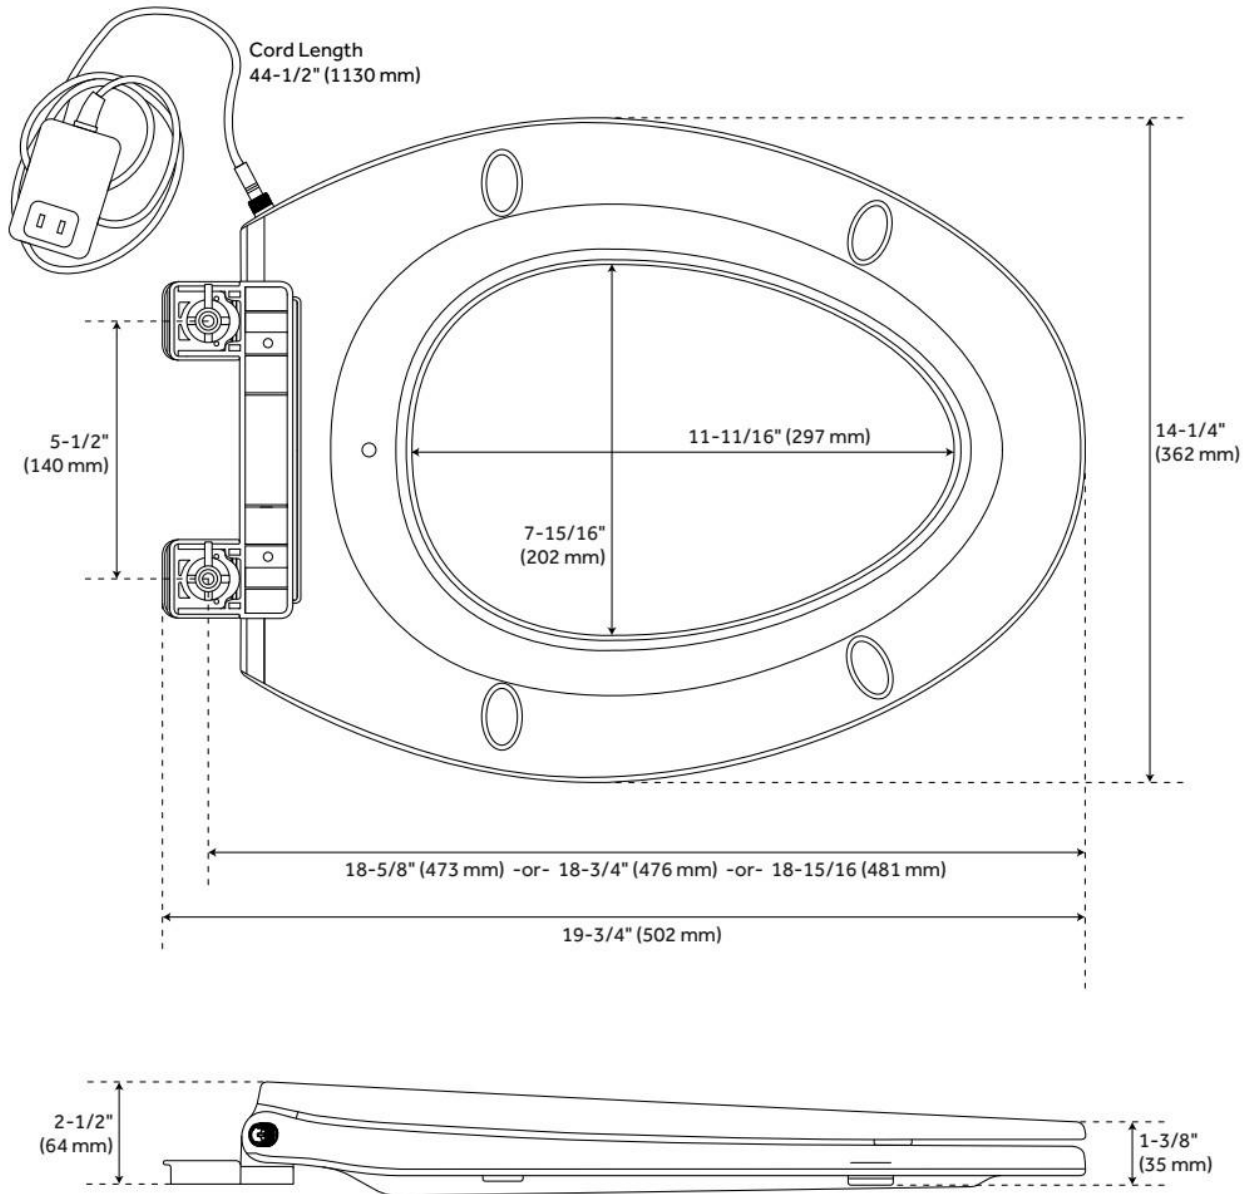

MOSELY HEATED TOILET SEAT

SKU: 465210
Code: SH465210

FEATURES

Material: Plastic
Product Finish: White
Bowl Shape: Elongated

UL 1431, CAN/CSA-C22.2 No. 64, LISTED ID: SHBDS202WH

ADDITIONAL FEATURES

- Features 2 difference temperature settings: warm and warmer.
- Soft-closing seat and lid.
- Power cord is 44-1/2".
- Toilet not included.

REVISED 7/22/2024

MOSELY HEATED TOILET SEAT

SKU: 465210
Code: SH465210

REVISED 7/22/2024