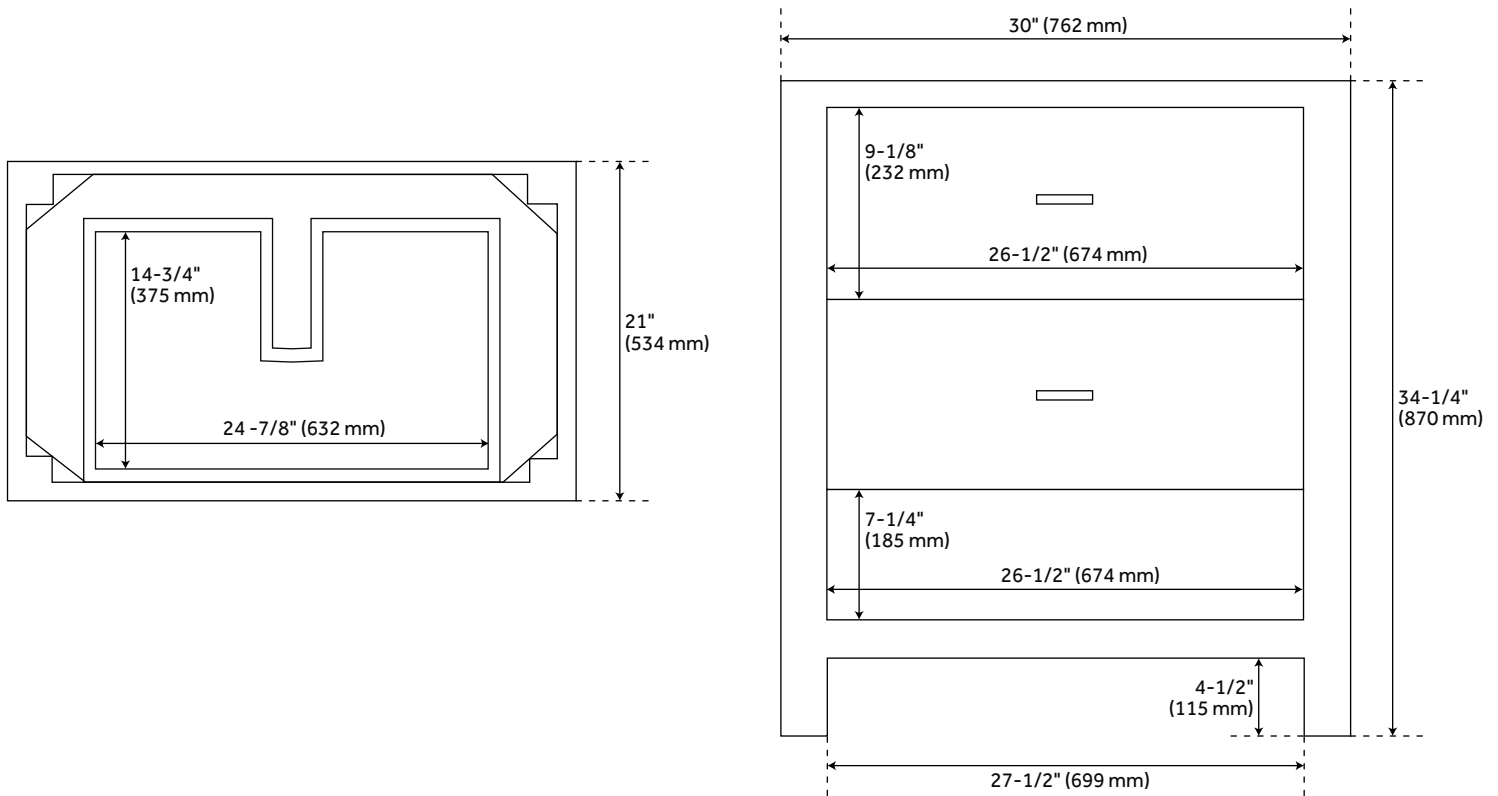

30" BURFIELD BAMBOO VANITY - NATURAL BAMBOO - VANITY CABINET ONLY

SKU: 466027
Code: SH466027

FEATURES

Installation Type: Freestanding
Features: Matching Mirror;Soft-Close Hinges
Product Finish: Natural Bamboo
Material: Bamboo
Number of Drawers: 2
Width: 30"
Height: 34-1/4"
Depth: 21"
Assembly Required: No
Number of Basins: 1
Vanity Top Options: No Top
Faucet Included: No
Size: 30 in
Hardware Finish: Polished Nickel
Built-In Adjusters: Yes
Sink Included: no
Vanity Top Included: no
Backsplash: No
Mirror Included: No

REVISED 3/21/2023

30" BURFIELD BAMBOO VANITY - NATURAL BAMBOO - VANITY CABINET ONLY

SKU: 466027
Code: SH466027

ADDITIONAL FEATURES

- See Installation Instructions for directions to attach the vanity top and sink.
- All dimensions are ($\pm 1/2$ ").

REVISED 3/21/2023

30" BURFIELD VANITY CABINET - NATURAL BAMBOO

SKU: 466027

All dimensions and specifications are nominal and may vary. Use actual products for accuracy in critical situations.