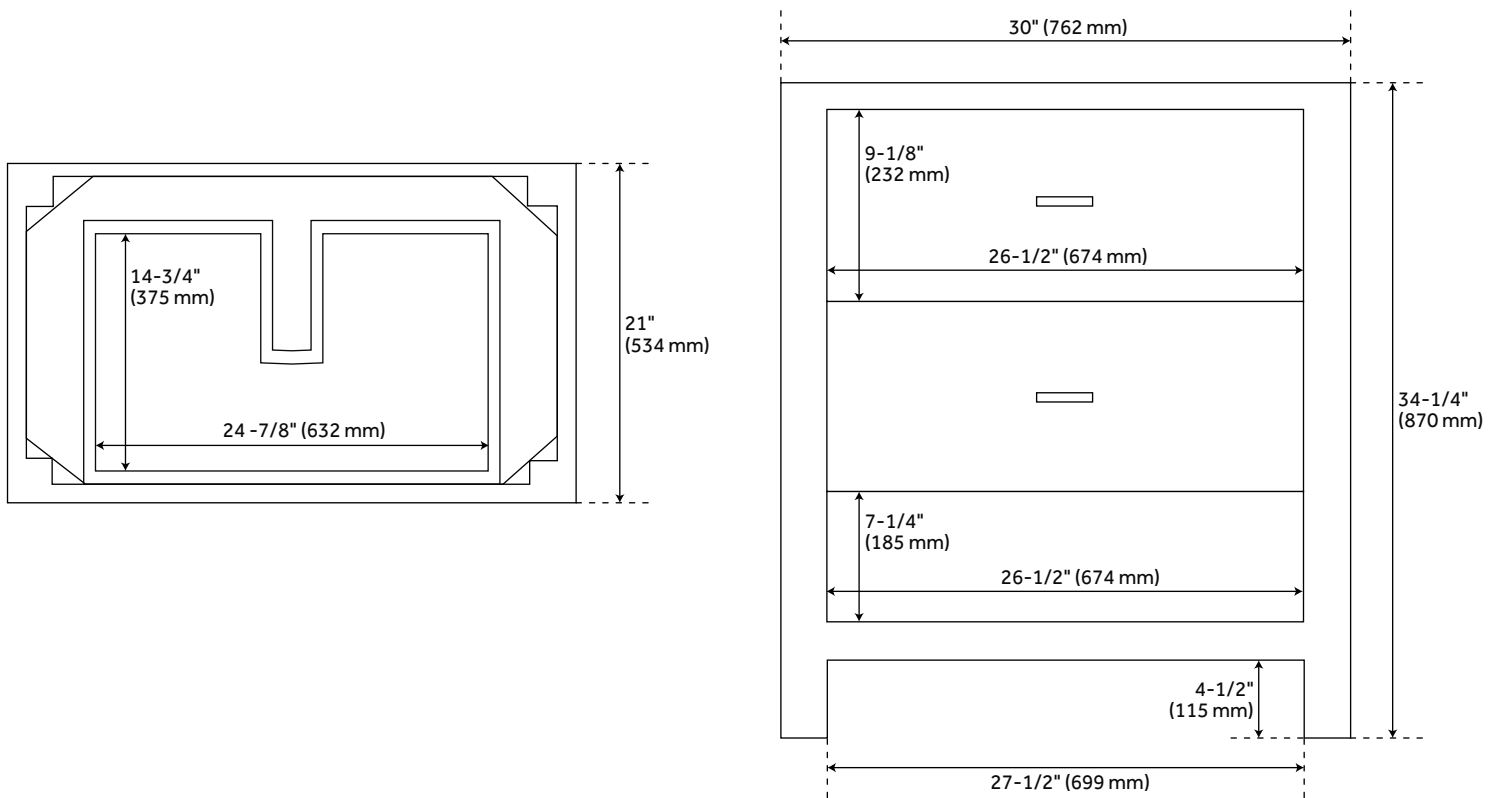

30" BURFIELD VANITY CABINET - NATURAL BAMBOO

SKU: 466027

All dimensions and specifications are nominal and may vary. Use actual products for accuracy in critical situations.