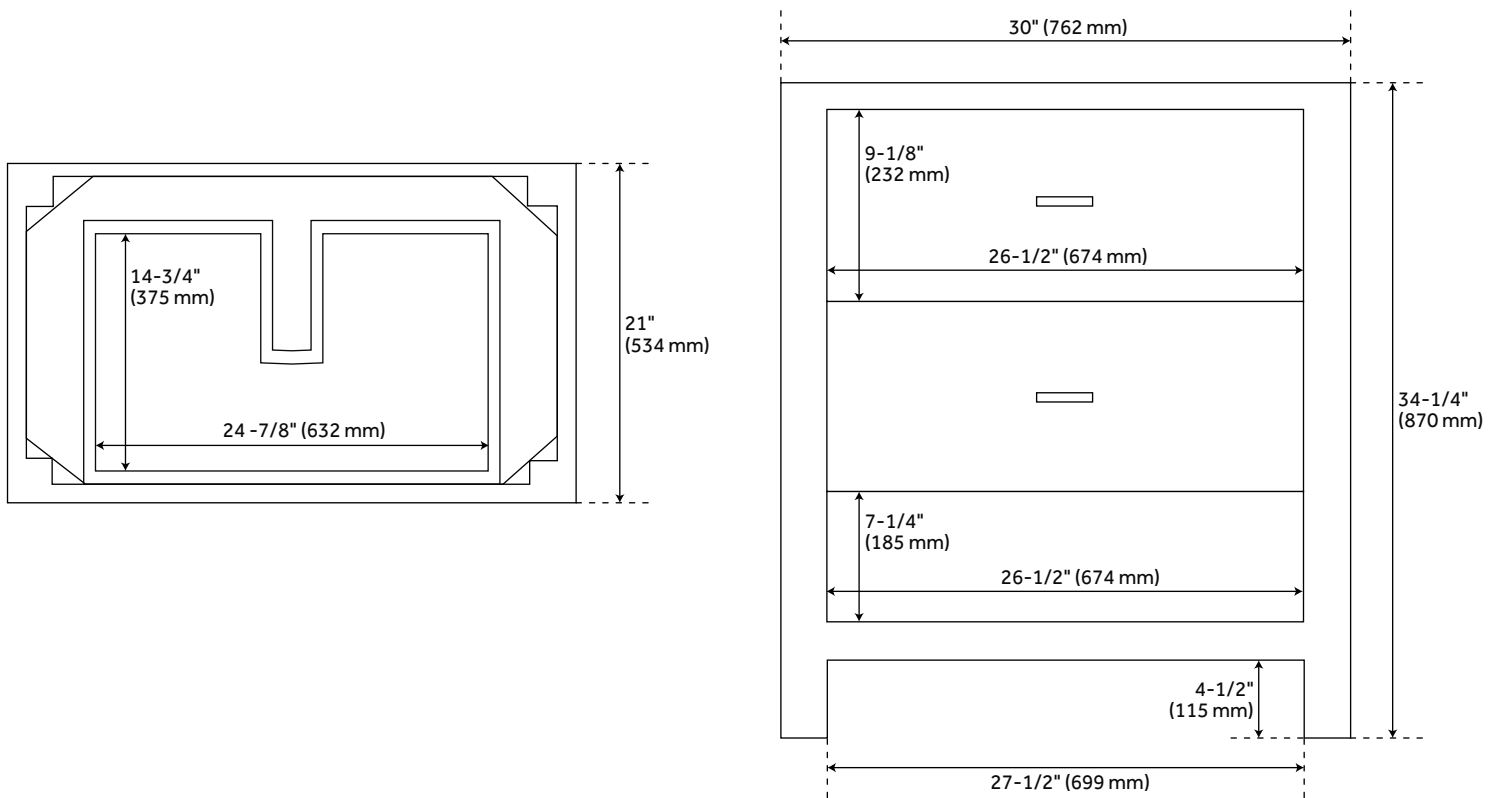

30" BURFIELD BAMBOO VANITY FOR UNDERMOUNT SINK - NATURAL BAMBOO

SKU: 951679-UM

Code: SH475049, SH475048, SH475047, SH475045, SH475046, SH475050, SH466506

FEATURES

Installation Type: Freestanding
Features: Matching Mirror;Soft-Close Hinges
Product Finish: Natural Bamboo
Material: Bamboo
Number of Drawers: 2
Width: 30"
Height: 34-1/4"
Depth: 21"
Assembly Required: No
Number of Basins: 1
Sink Installation: Undermount - Oval
Basin Length: 18-5/8"
Basin Width: 15"
Water Depth To Overflow: 5"
Fits Drain Hole Size: 1-1/2"
Faucet Included: No
Vanity Top Thickness: 3cm
Water Depth to Rim: 6"
Hardware Finish: Polished Nickel
Built-In Adjusters: Yes
Sink Included: yes
Basin Overflow: Yes
Vanity Top Included: yes
Vanity Top Depth: 22"
Vanity Top Width: 31"
Mirror Included: No

REVISED 3/21/2023

30" BURFIELD VANITY CABINET - NATURAL BAMBOO

SKU: 466027

All dimensions and specifications are nominal and may vary. Use actual products for accuracy in critical situations.