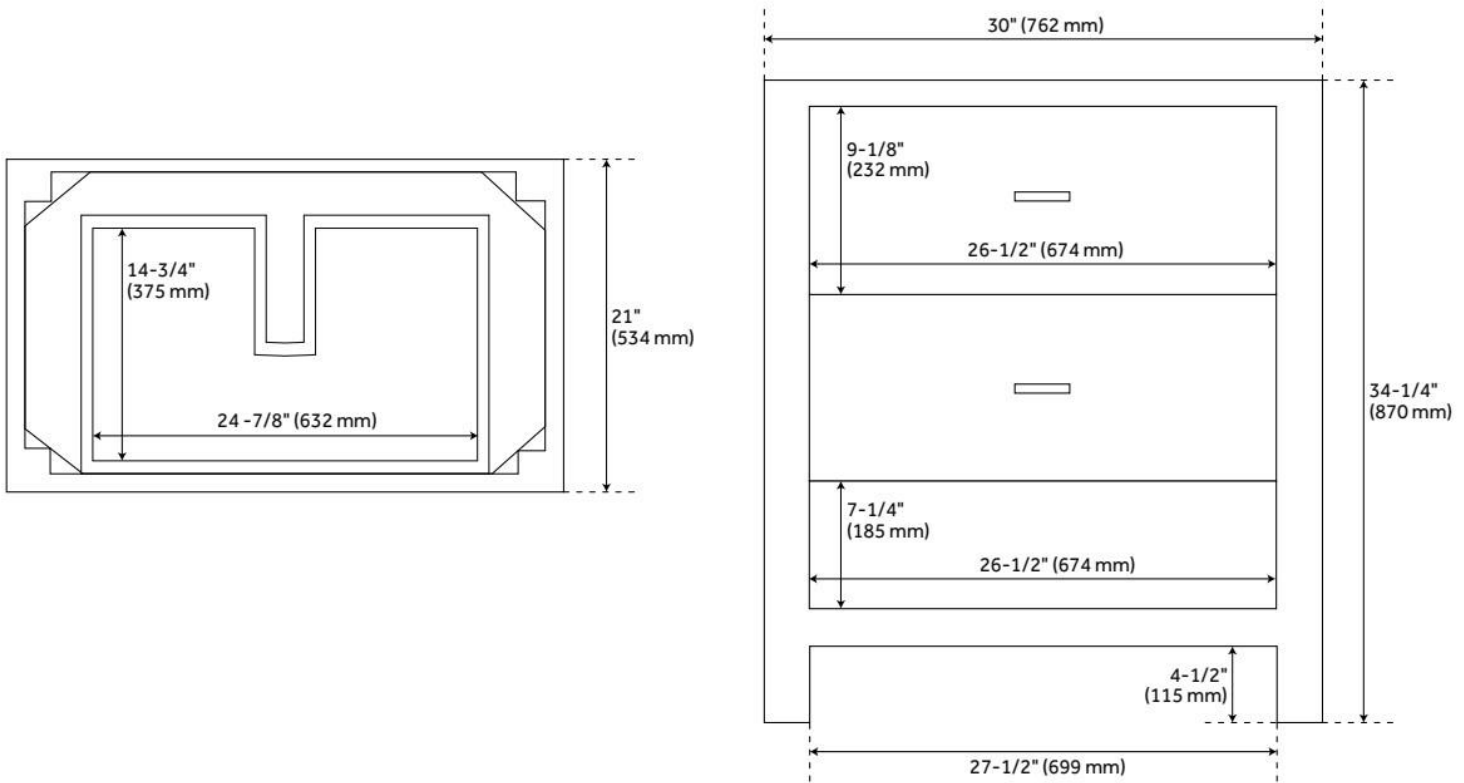

30" BURFIELD BAMBOO VANITY - NATURAL BAMBOO - VANITY CABINET ONLY

SKU: 466027
Code: SH466027

REVISED 8/8/2024