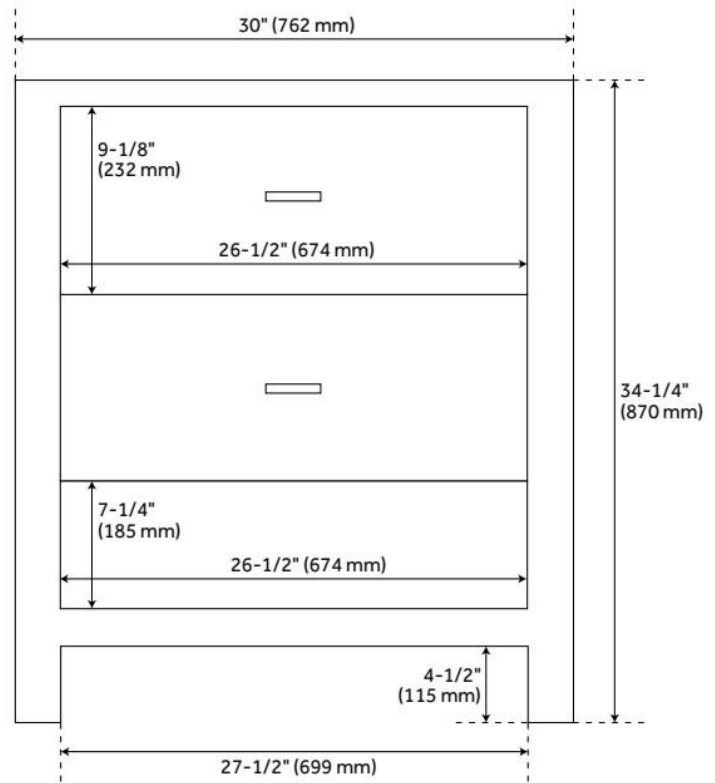

30" BURFIELD VANITY - MIDNIGHT NAVY BLUE - VANITY CABINET ONLY

SKU: 466028
Code: SH466028

REVISED 8/5/2024