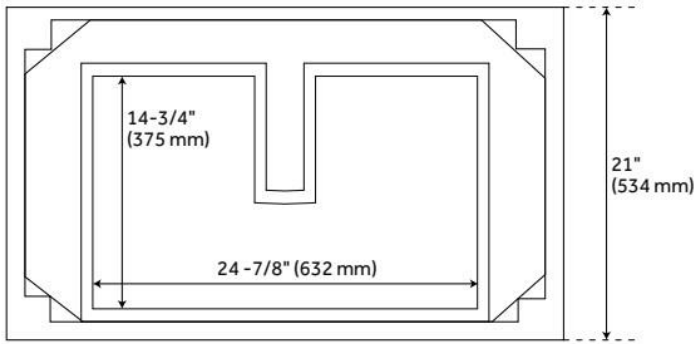

30" BURFIELD VANITY - MIDNIGHT NAVY BLUE - VANITY CABINET ONLY

SKU: 466028
Code: SH466028

REVISED 8/5/2024