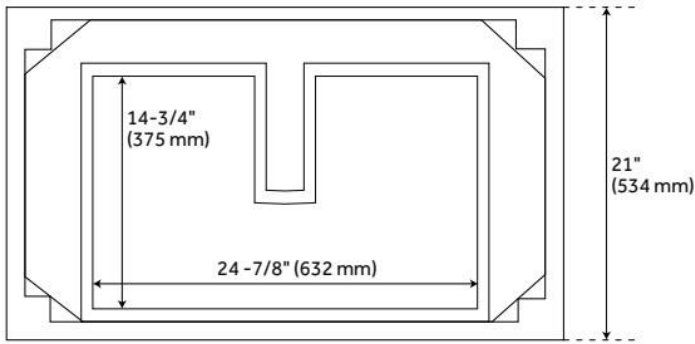

30" BURFIELD VANITY - WHITE - VANITY CABINET ONLY

SKU: 466029
Code: SH466029

REVISED 8/6/2024