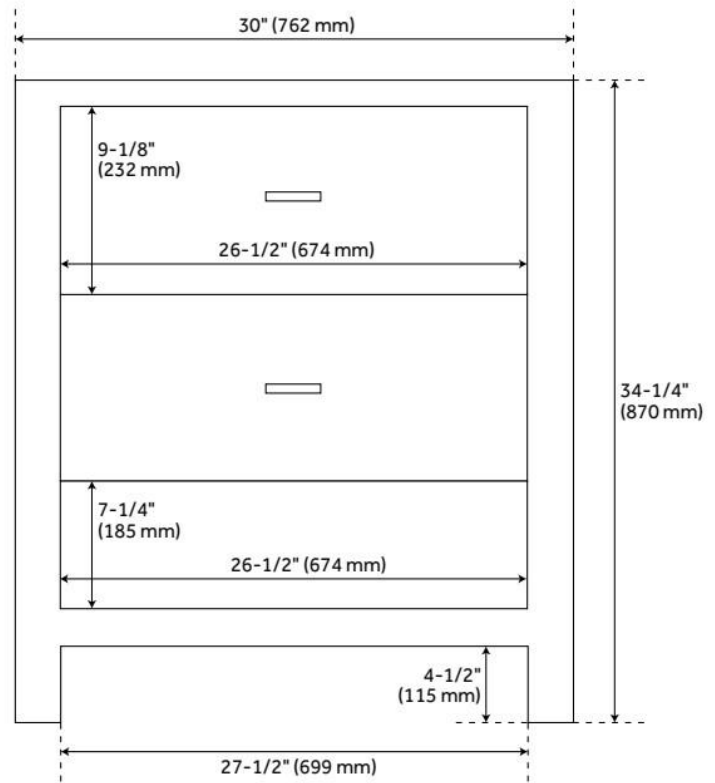

30" BURFIELD VANITY - WHITE - VANITY CABINET ONLY

SKU: 466029
Code: SH466029

REVISED 8/6/2024