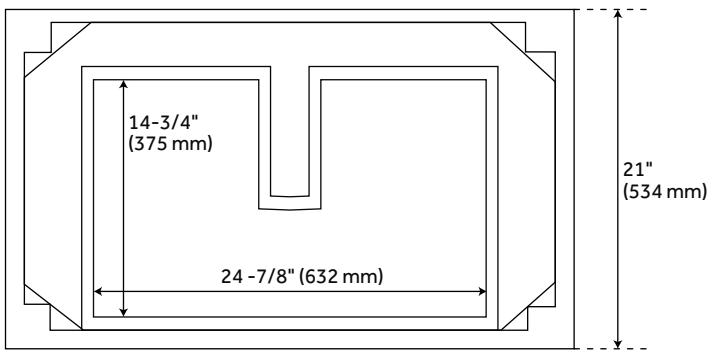

30" BURFIELD VANITY CABINET - SOFT WHITE

SKU: 466029

All dimensions and specifications are nominal and may vary. Use actual products for accuracy in critical situations.