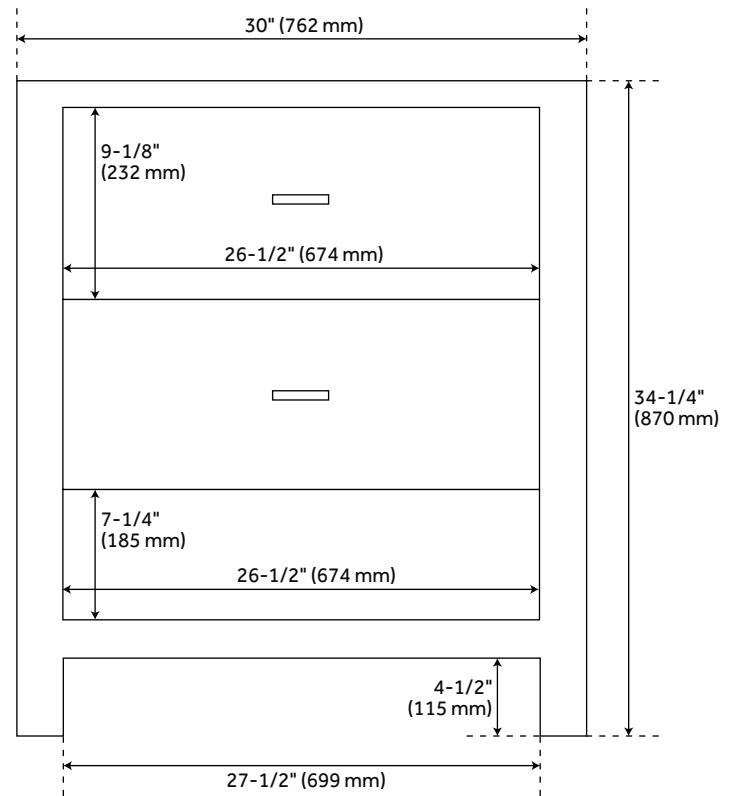

30" BURFIELD VANITY CABINET - SOFT WHITE

SKU: 466029

All dimensions and specifications are nominal and may vary. Use actual products for accuracy in critical situations.