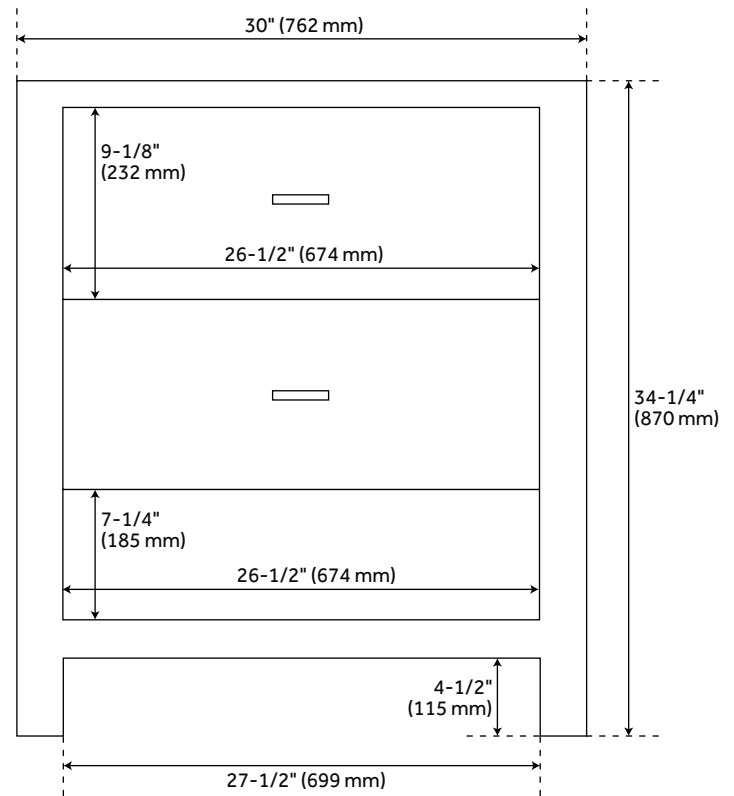

30" BURFIELD VANITY CABINET - SOFT WHITE

SKU: 466029

All dimensions and specifications are nominal and may vary. Use actual products for accuracy in critical situations.