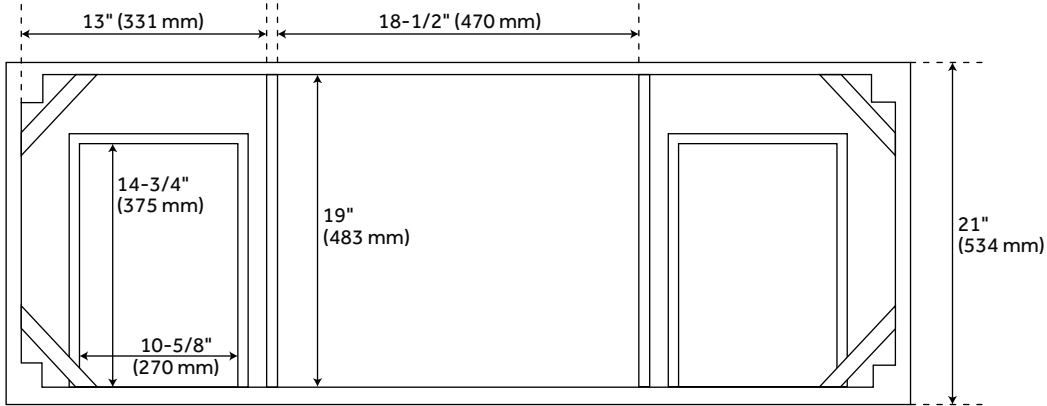

48" BURFIELD VANITY CABINET - NATURAL BAMBOO

SKU: 466030

All dimensions and specifications are nominal and may vary. Use actual products for accuracy in critical situations.