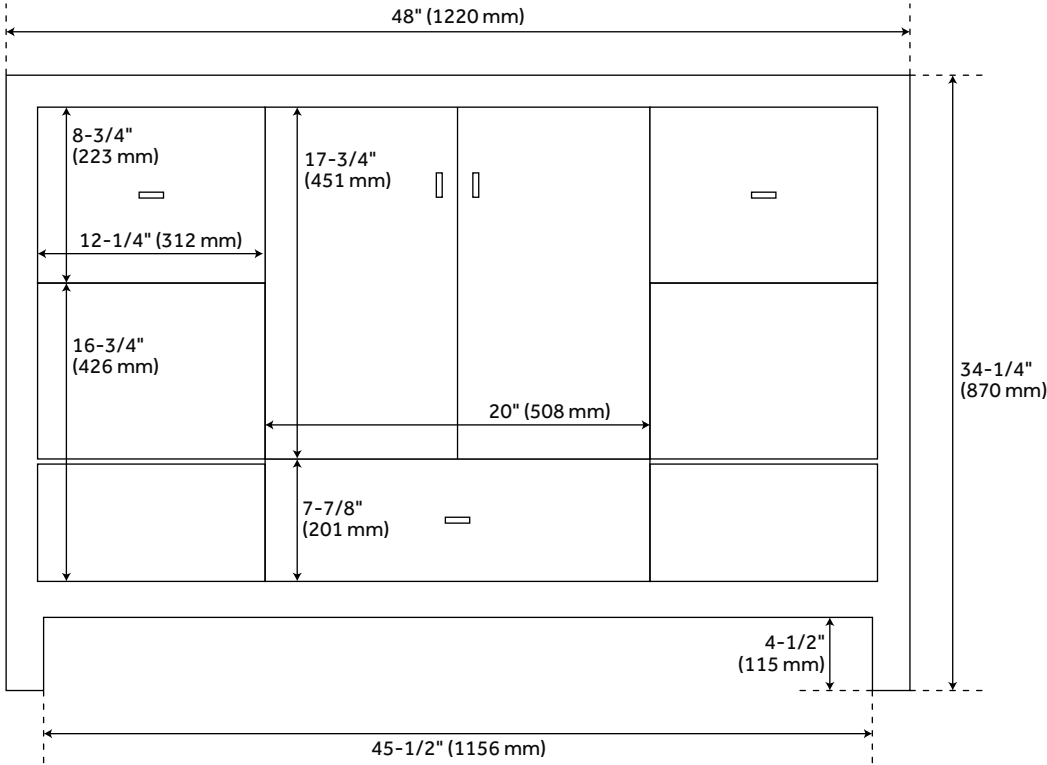

48" BURFIELD VANITY CABINET - NATURAL BAMBOO

SKU: 466030

All dimensions and specifications are nominal and may vary. Use actual products for accuracy in critical situations.