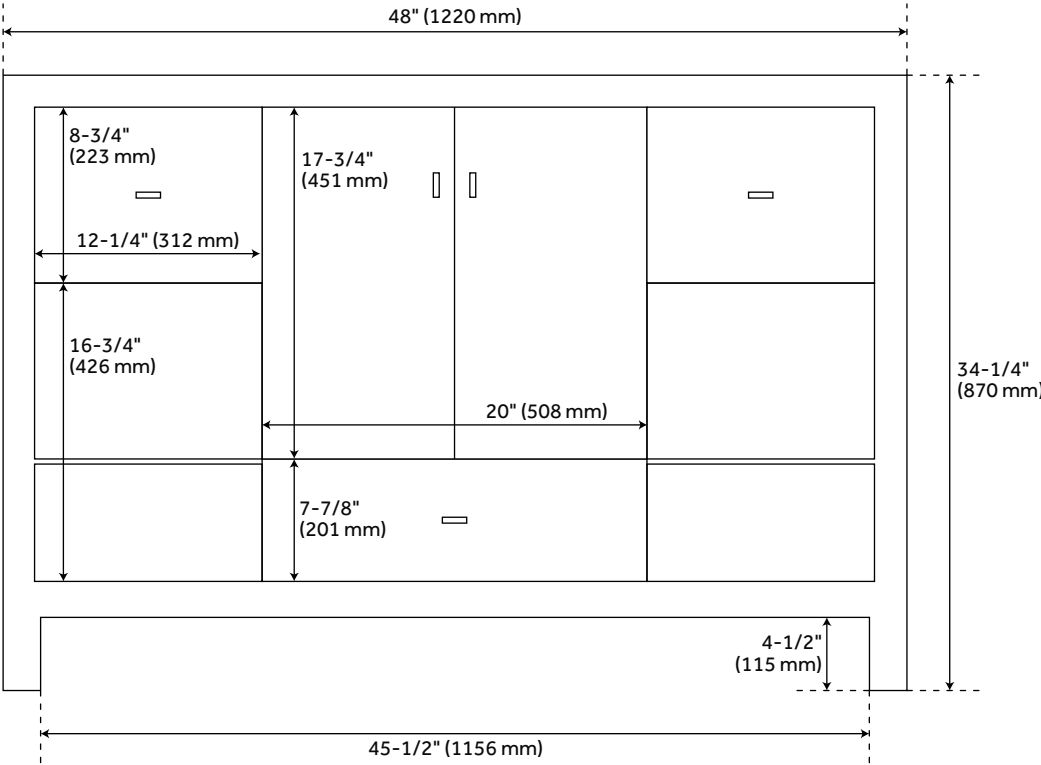

48" BURFIELD VANITY CABINET - NATURAL BAMBOO

SKU: 466030

All dimensions and specifications are nominal and may vary. Use actual products for accuracy in critical situations.