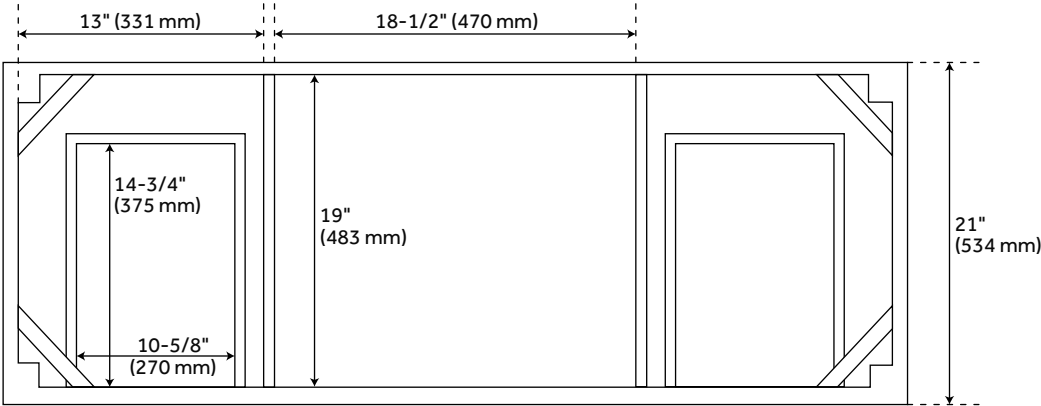

48" BURFIELD VANITY CABINET - NATURAL BAMBOO

SKU: 466030

All dimensions and specifications are nominal and may vary. Use actual products for accuracy in critical situations.