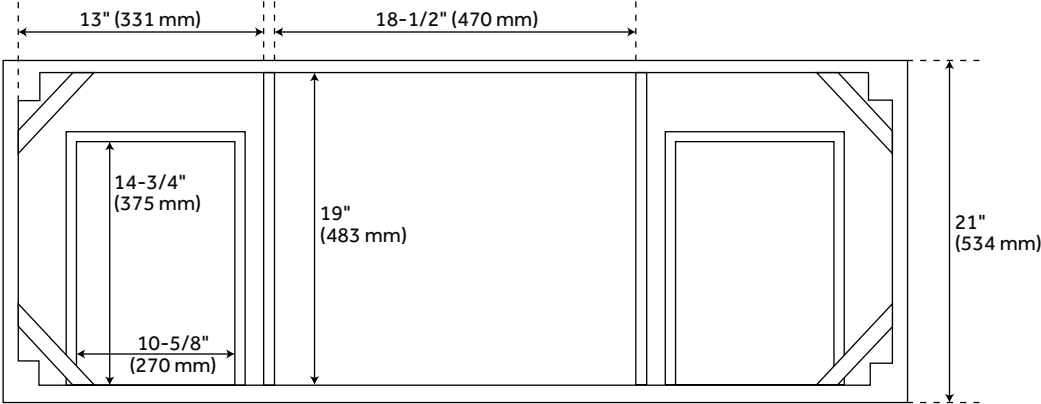

48" BURFIELD VANITY CABINET - NATURAL BAMBOO

SKU: 466030

All dimensions and specifications are nominal and may vary. Use actual products for accuracy in critical situations.