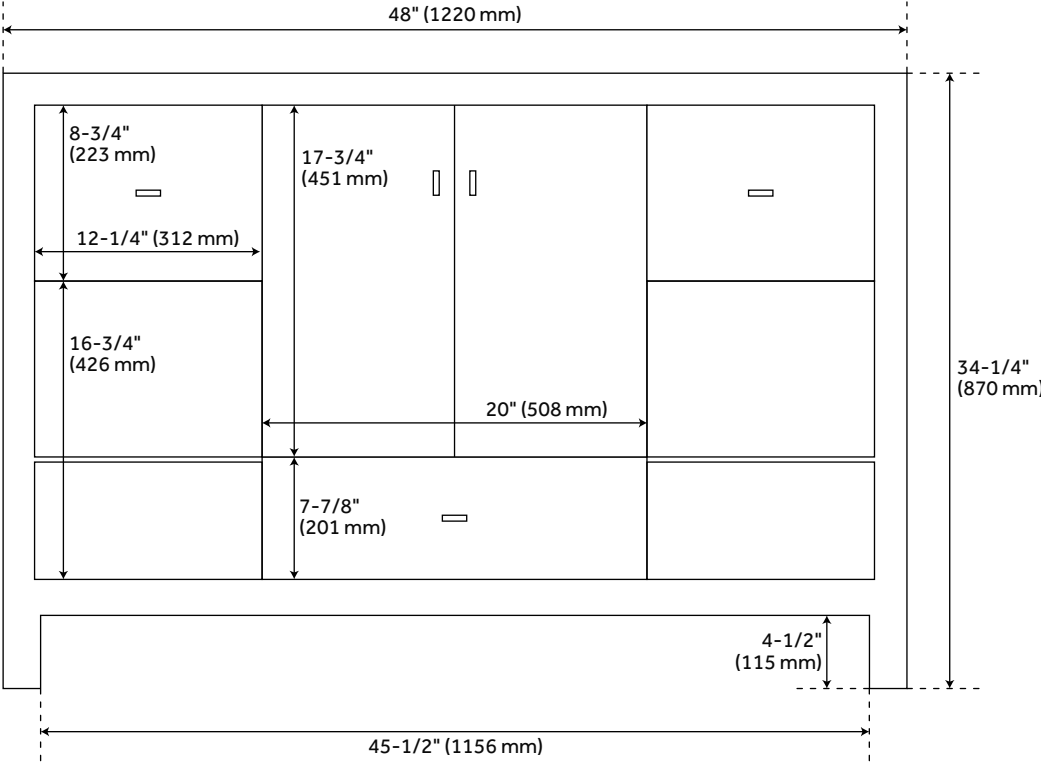

48" BURFIELD BAMBOO VANITY FOR UNDERMOUNT SINK - NATURAL BAMBOO

SKU: 951682-UM

Code: SH475187, SH475186, SH475185, SH475183, SH475184, SH475188, SH475182

FEATURES

Installation Type: Freestanding
Features: Matching Mirror; Soft-Close Hinges
Product Finish: Natural Bamboo
Material: Bamboo
Number of Doors: 2
Number of Drawers: 3
Width: 48"
Height: 34-1/4"
Depth: 21"
Assembly Required: No
Number of Basins: 1
Sink Installation: Undermount - Oval
Basin Length: 18-5/8"
Basin Width: 15"
Water Depth To Overflow: 5"
Fits Drain Hole Size: 1-1/2"
Faucet Included: No
Vanity Top Thickness: 3cm
Water Depth to Rim: 6"
Hardware Finish: Polished Nickel
Built-In Adjusters: Yes
Sink Included: yes
Basin Overflow: Yes
Vanity Top Included: yes
Vanity Top Depth: 22"
Vanity Top Width: 49"
Mirror Included: No

REVISED 3/21/2023

48" BURFIELD BAMBOO VANITY FOR UNDERMOUNT SINK - NATURAL BAMBOO

SKU: 951682-UM

Code: SH475187, SH475186, SH475185, SH475183, SH475184, SH475188, SH475182

ADDITIONAL FEATURES

- [Wood finish samples available.](#)

REVISED 3/21/2023

48" BURFIELD VANITY CABINET - NATURAL BAMBOO

SKU: 466030

All dimensions and specifications are nominal and may vary. Use actual products for accuracy in critical situations.