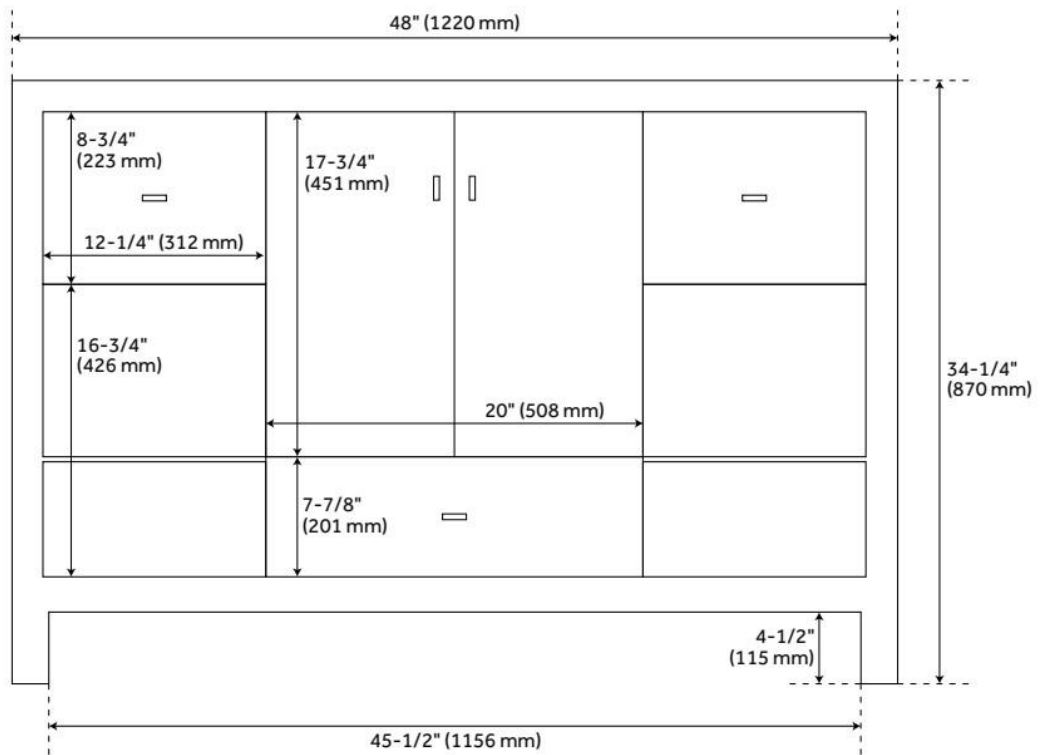

48" BURFIELD BAMBOO VANITY - NATURAL BAMBOO - VANITY CABINET ONLY

SKU: 466030
Code: SH466030

REVISED 8/7/2024