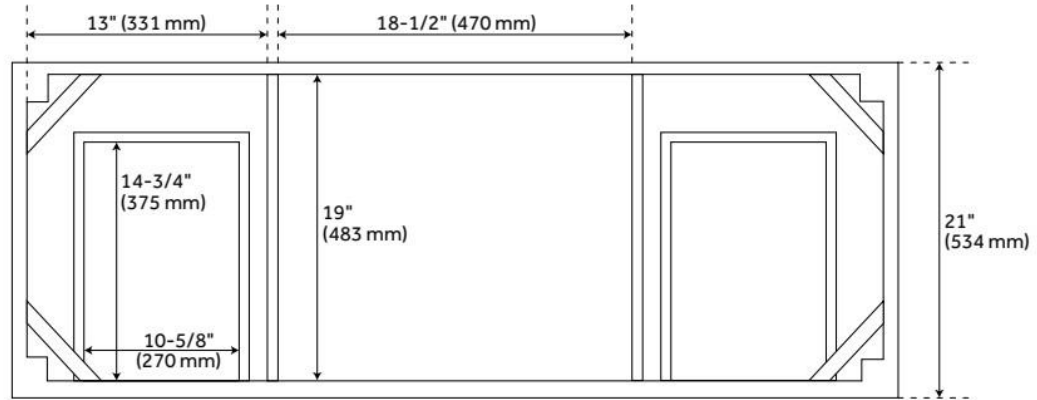

48" BURFIELD BAMBOO VANITY - NATURAL BAMBOO - VANITY CABINET ONLY

SKU: 466030
Code: SH466030

REVISED 8/7/2024