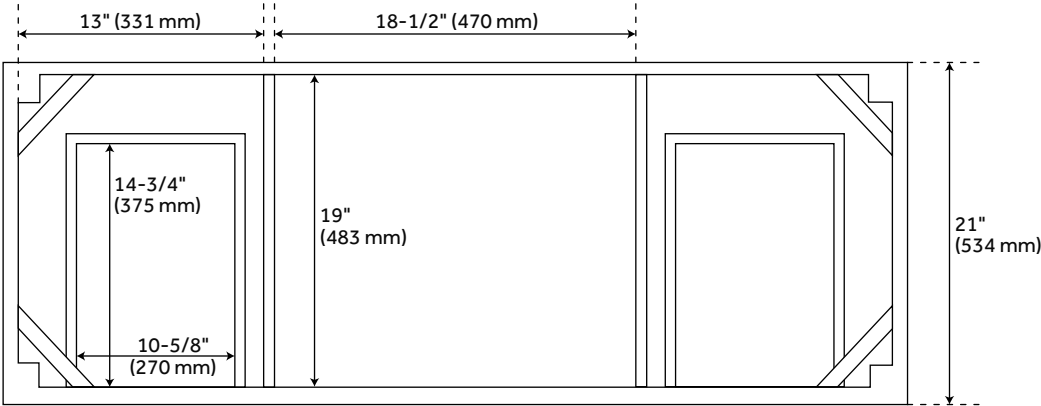

48" BURFIELD VANITY CABINET - MIDNIGHT NAVY BLUE

SKU: 466031

All dimensions and specifications are nominal and may vary. Use actual products for accuracy in critical situations.