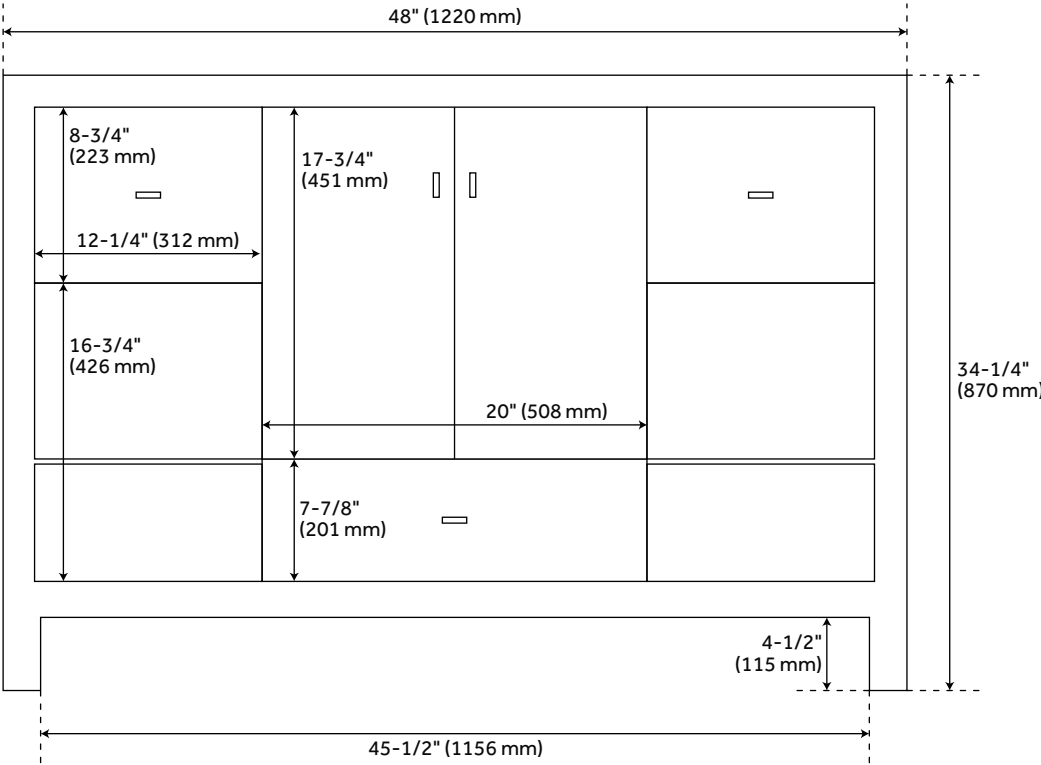

48" BURFIELD VANITY CABINET - MIDNIGHT NAVY BLUE

SKU: 466031

All dimensions and specifications are nominal and may vary. Use actual products for accuracy in critical situations.