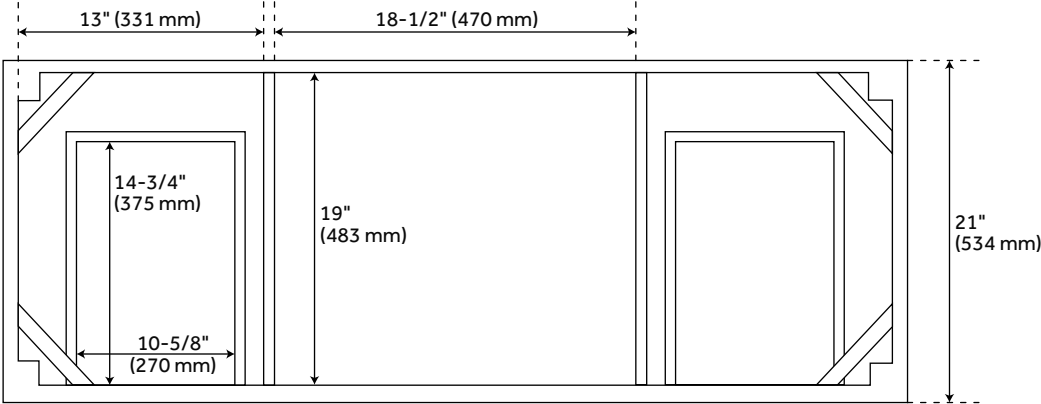

48" BURFIELD VANITY CABINET - MIDNIGHT NAVY BLUE

SKU: 466031

All dimensions and specifications are nominal and may vary. Use actual products for accuracy in critical situations.