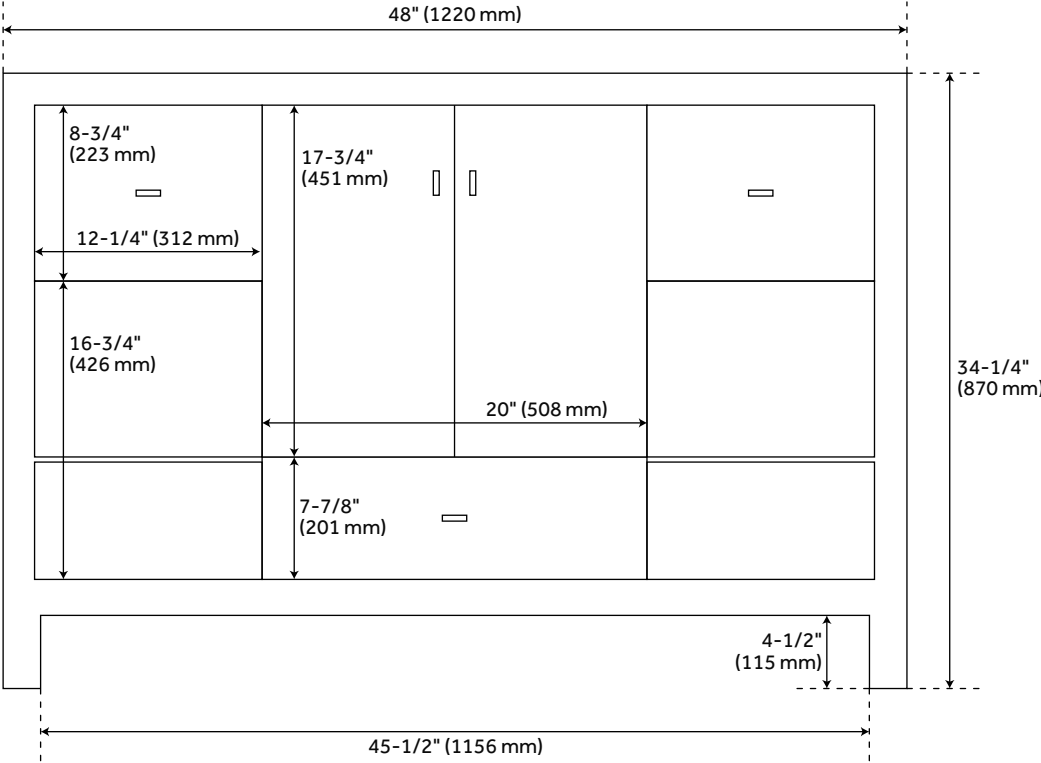

48" BURFIELD VANITY CABINET - MIDNIGHT NAVY BLUE

SKU: 466031

All dimensions and specifications are nominal and may vary. Use actual products for accuracy in critical situations.