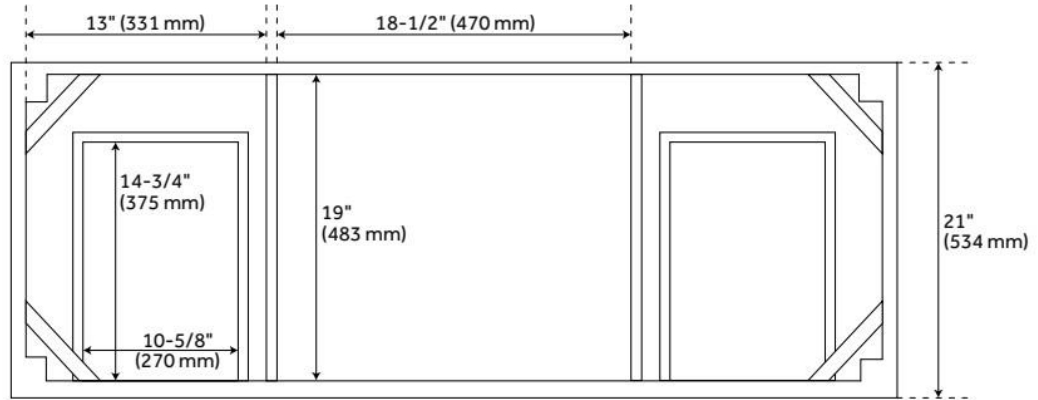

48" BURFIELD VANITY - MIDNIGHT NAVY BLUE - VANITY CABINET ONLY

SKU: 466031
Code: SH466031

REVISED 8/7/2024