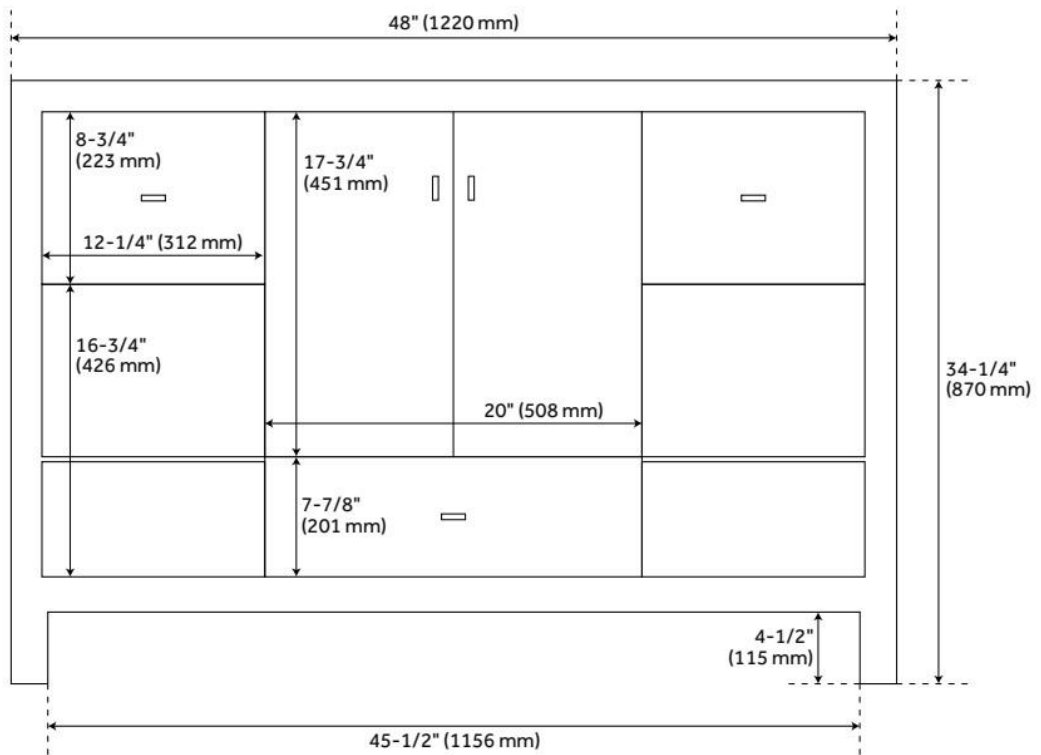

48" BURFIELD VANITY - MIDNIGHT NAVY BLUE - VANITY CABINET ONLY

SKU: 466031
Code: SH466031

REVISED 8/7/2024