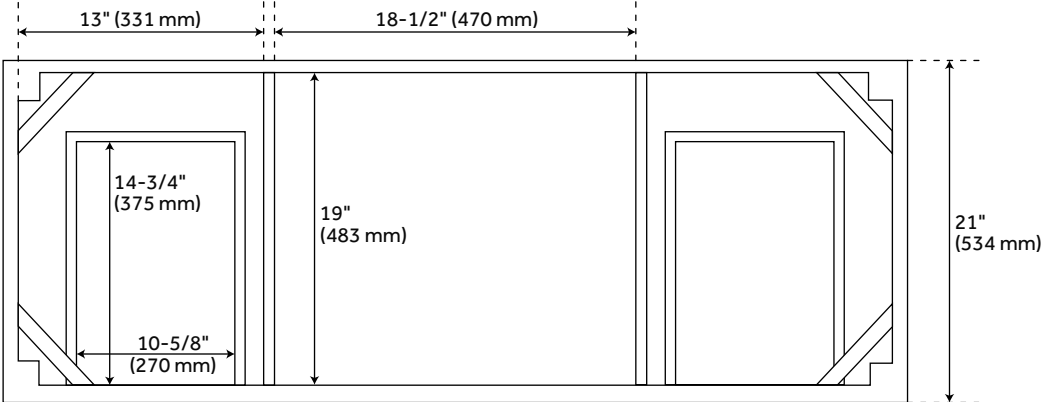

48" BURFIELD VANITY CABINET - SOFT WHITE

SKU: 466032

All dimensions and specifications are nominal and may vary. Use actual products for accuracy in critical situations.