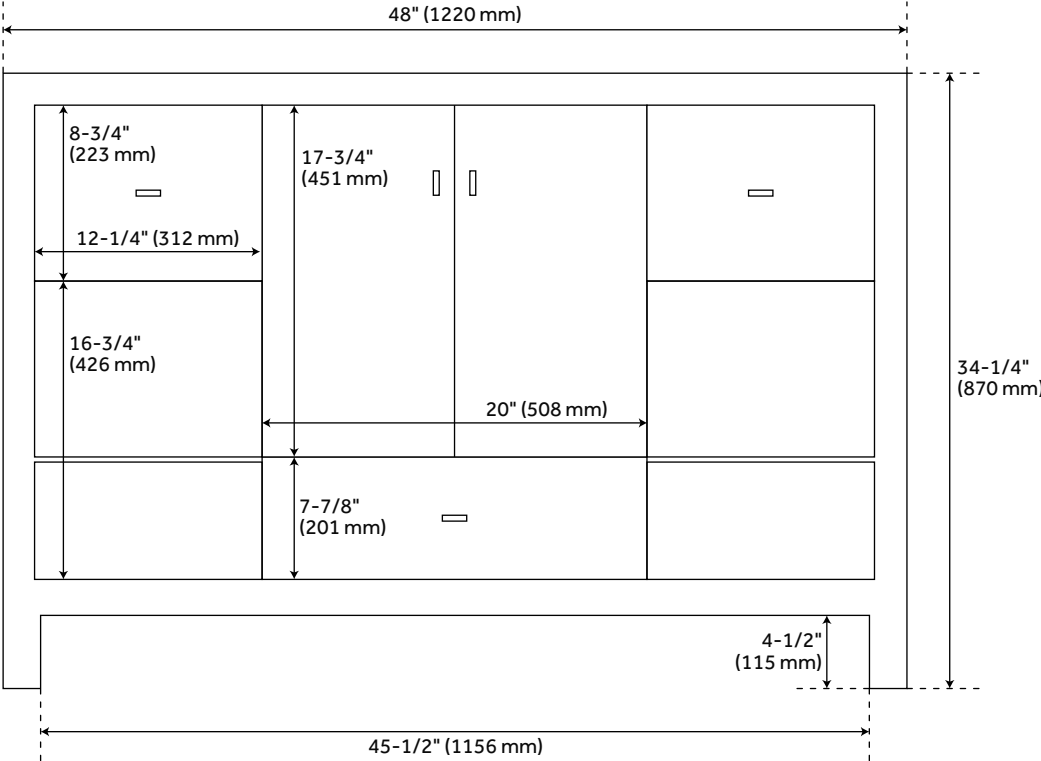

48" BURFIELD VANITY CABINET - SOFT WHITE

SKU: 466032

All dimensions and specifications are nominal and may vary. Use actual products for accuracy in critical situations.