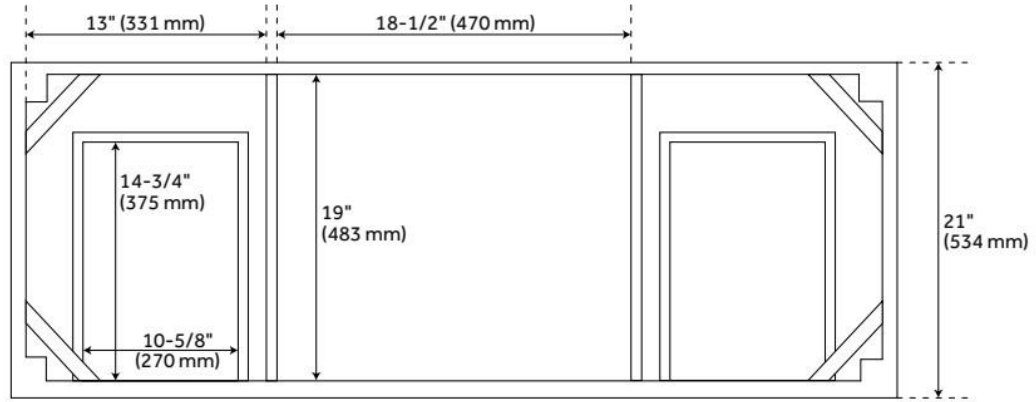

48" BURFIELD VANITY - WHITE - VANITY CABINET ONLY

SKU: 466032
Code: SH466032

REVISED 8/8/2024