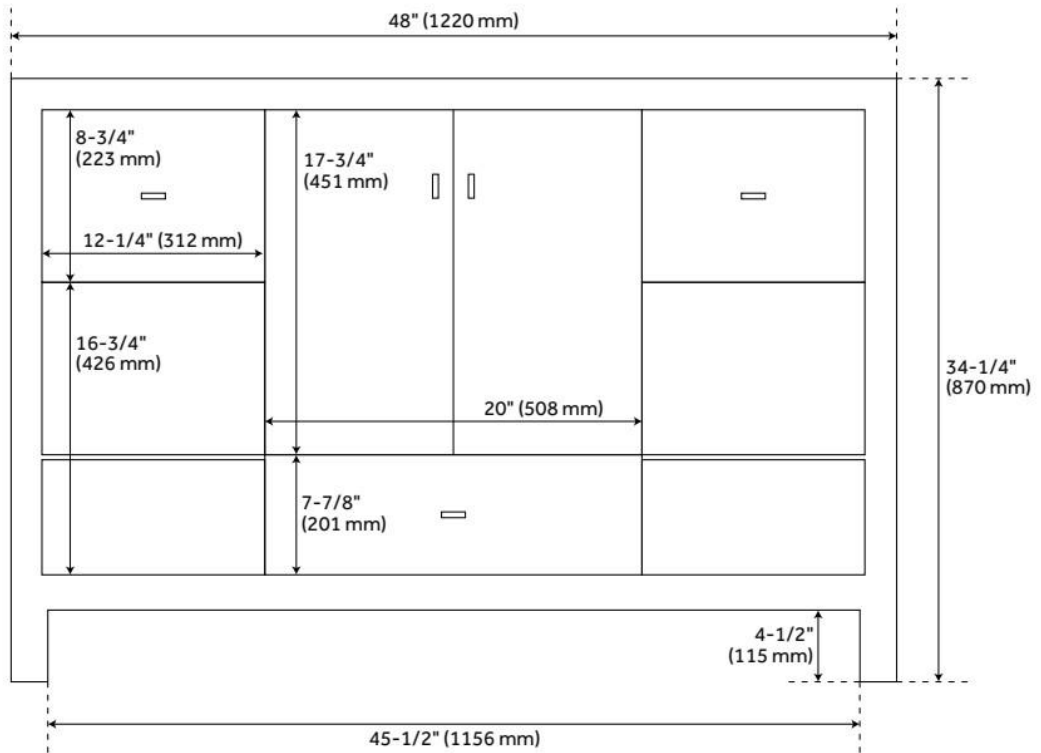

48" BURFIELD VANITY - WHITE - VANITY CABINET ONLY

SKU: 466032
Code: SH466032

REVISED 8/8/2024