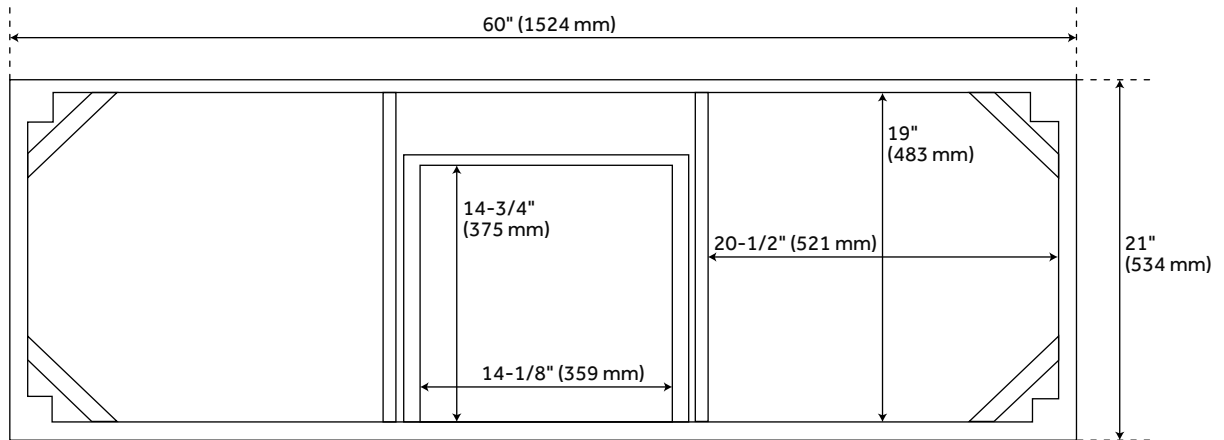

60" BURFIELD DOUBLE VANITY CABINET - NATURAL BAMBOO

SKU: 466033

All dimensions and specifications are nominal and may vary. Use actual products for accuracy in critical situations.