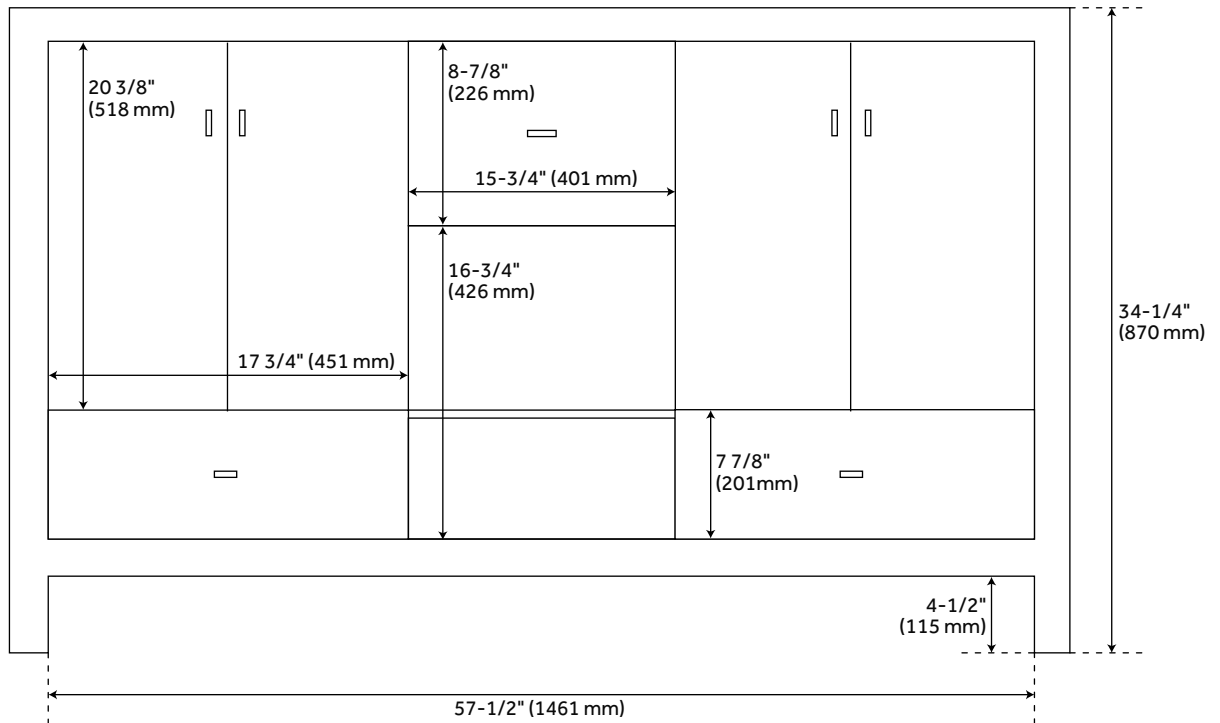

60" BURFIELD DOUBLE VANITY CABINET - NATURAL BAMBOO

SKU: 466033

All dimensions and specifications are nominal and may vary. Use actual products for accuracy in critical situations.