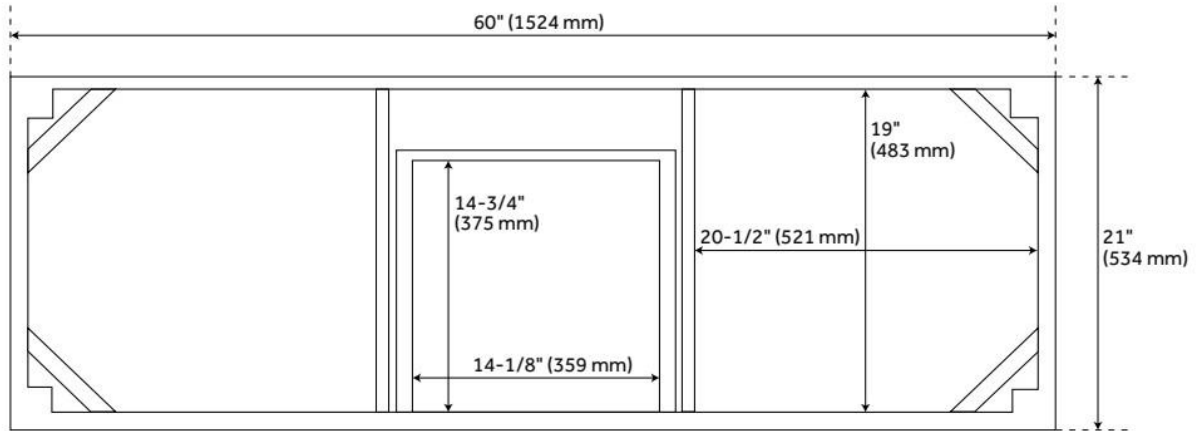

60" BURFIELD BAMBOO DOUBLE VANITY - NATURAL BAMBOO - VANITY CABINET ONLY

SKU: 466033
Code: SH466033

REVISED 8/7/2024