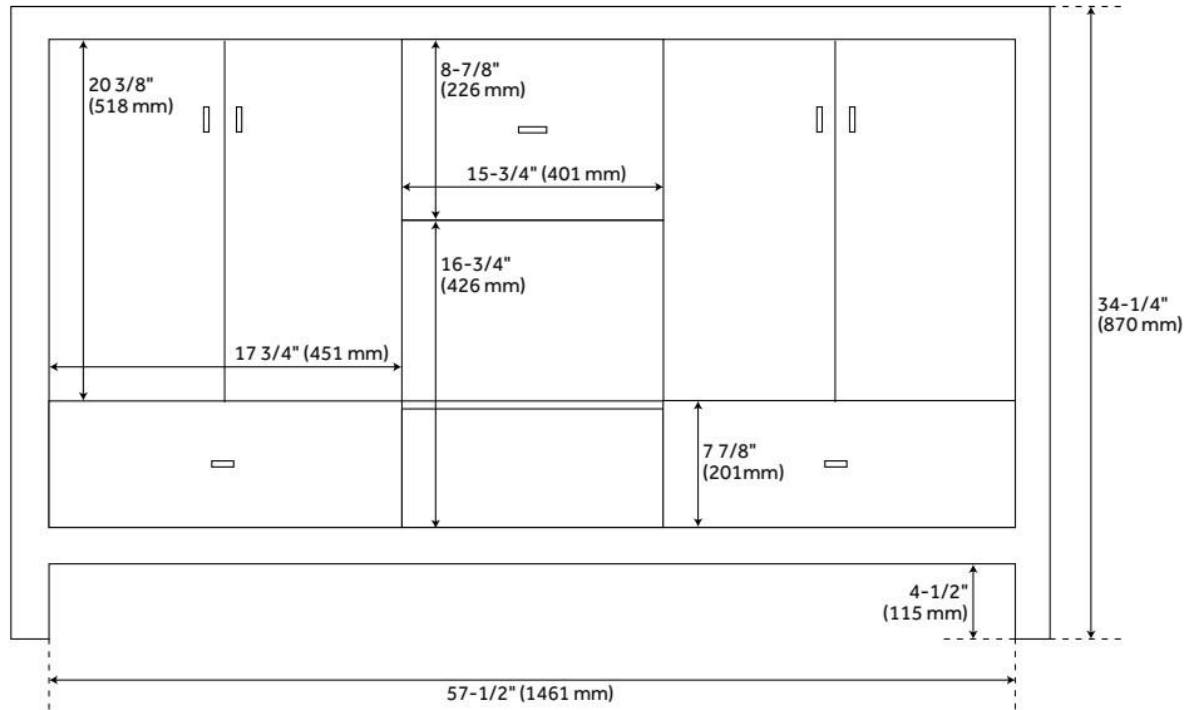

60" BURFIELD BAMBOO DOUBLE VANITY - NATURAL BAMBOO - VANITY CABINET ONLY

SKU: 466033
Code: SH466033

REVISED 8/7/2024