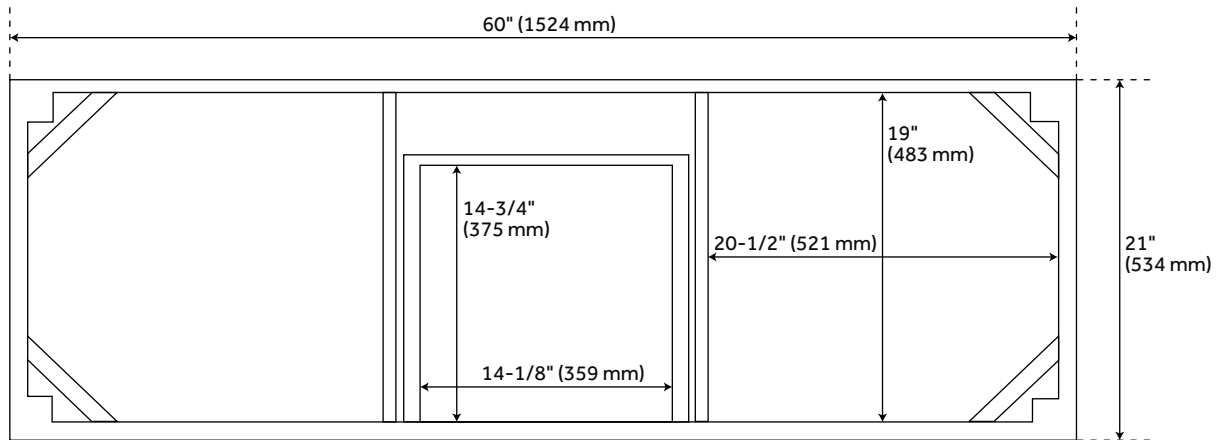

60" BURFIELD DOUBLE VANITY CABINET - MIDNIGHT NAVY BLUE

SKU: 466034

All dimensions and specifications are nominal and may vary. Use actual products for accuracy in critical situations.