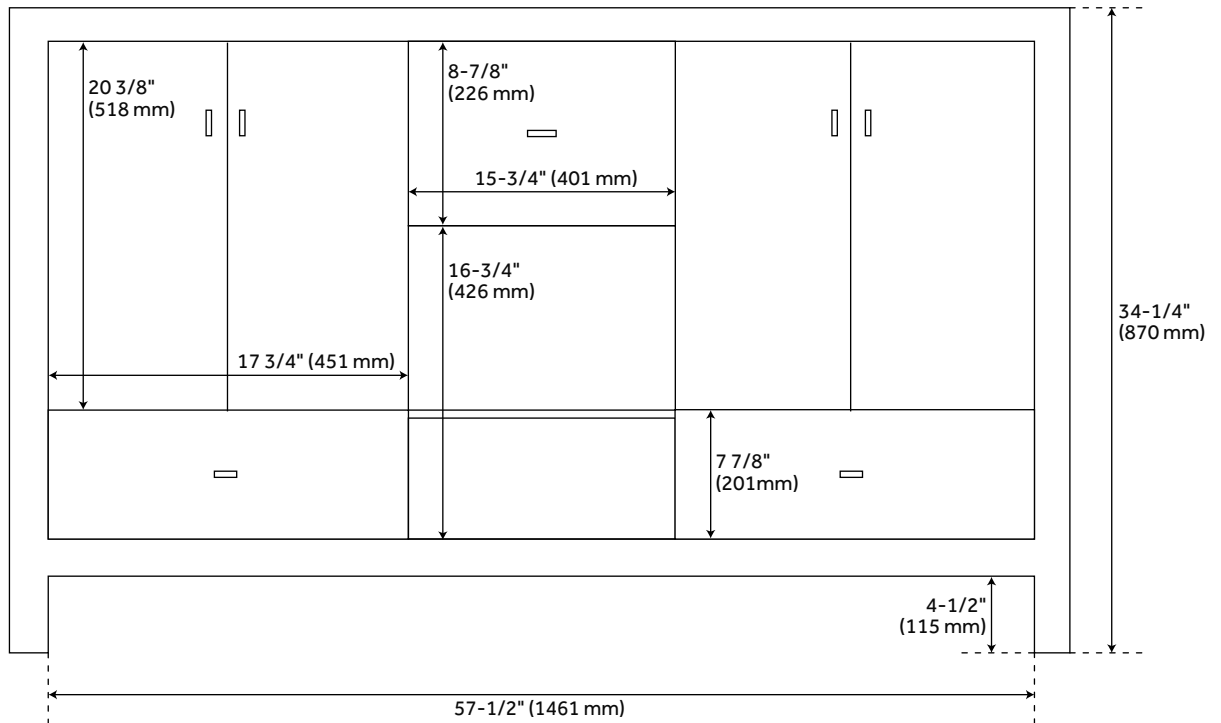

60" BURFIELD DOUBLE VANITY CABINET - MIDNIGHT NAVY BLUE

SKU: 466034

All dimensions and specifications are nominal and may vary. Use actual products for accuracy in critical situations.