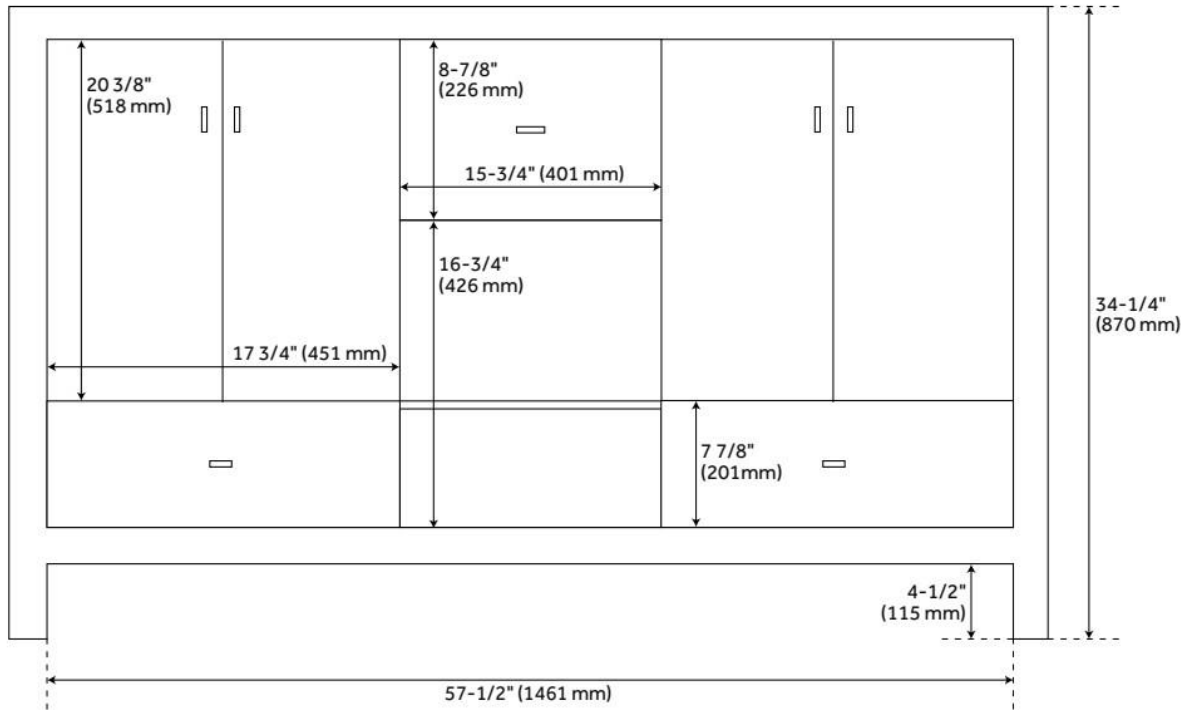

60" BURFIELD DOUBLE VANITY - MIDNIGHT NAVY BLUE - VANITY CABINET ONLY

SKU: 466034
Code: SH466034

REVISED 8/8/2024