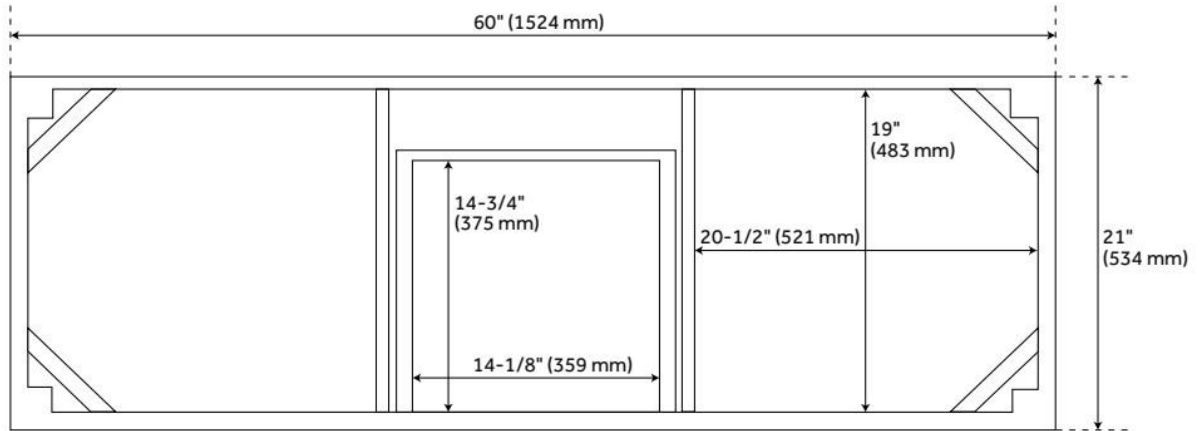

60" BURFIELD DOUBLE VANITY - MIDNIGHT NAVY BLUE - VANITY CABINET ONLY

SKU: 466034
Code: SH466034

REVISED 8/8/2024