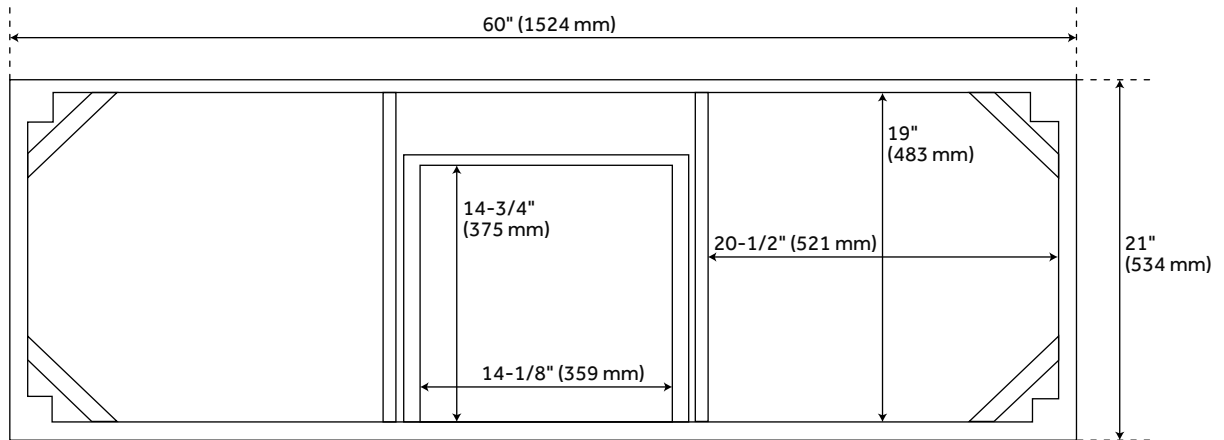

60" BURFIELD DOUBLE VANITY CABINET - SOFT WHITE

SKU: 466035

All dimensions and specifications are nominal and may vary. Use actual products for accuracy in critical situations.