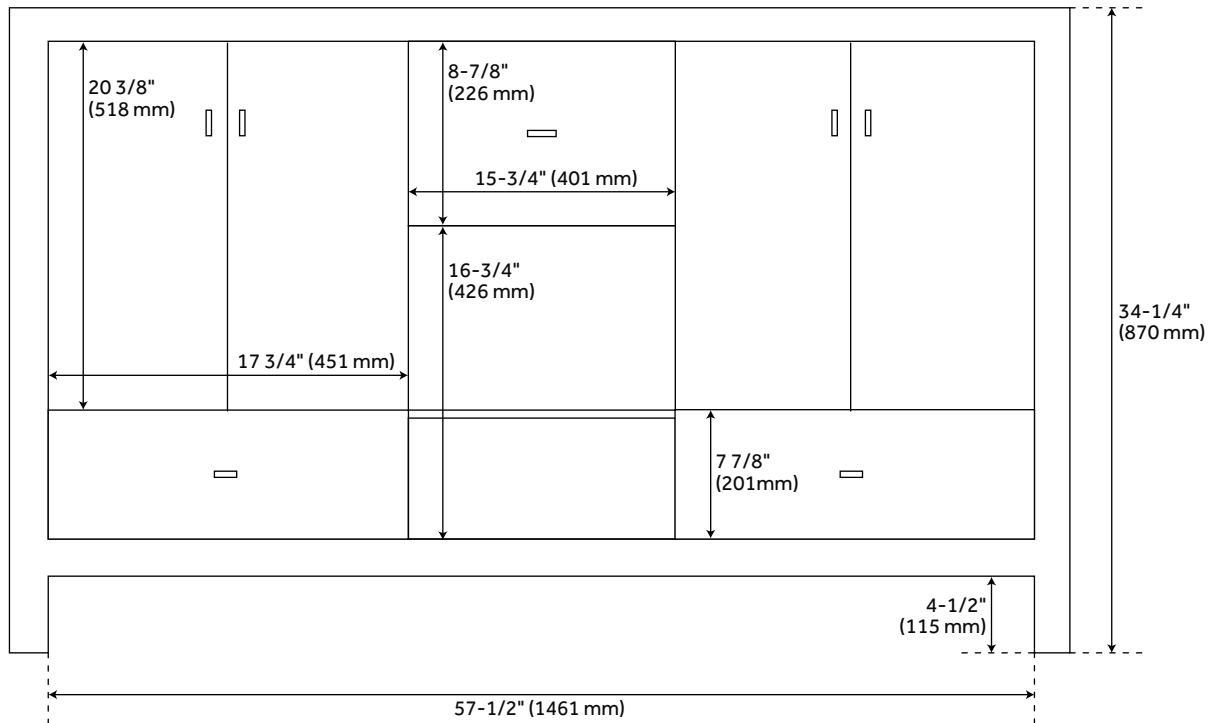

60" BURFIELD DOUBLE VANITY CABINET - SOFT WHITE

SKU: 466035

All dimensions and specifications are nominal and may vary. Use actual products for accuracy in critical situations.