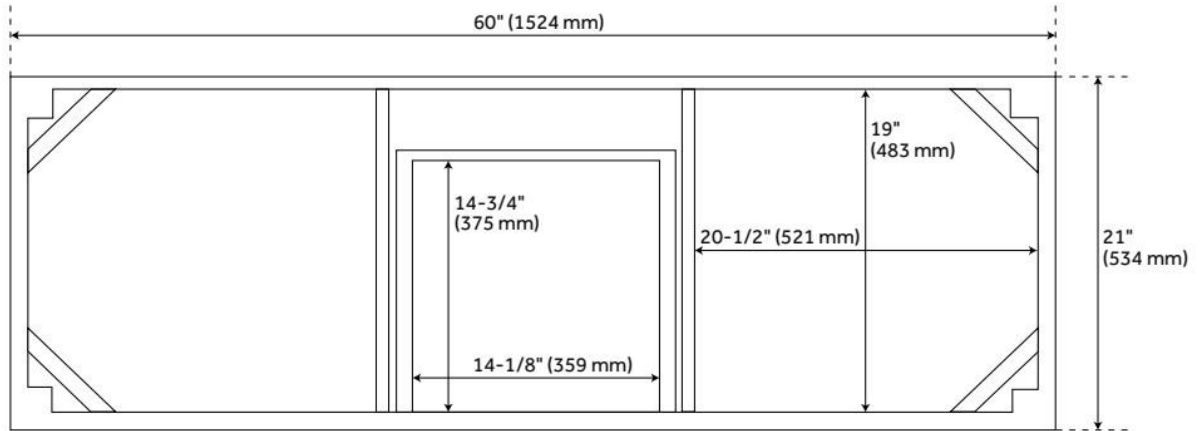

60" BURFIELD DOUBLE VANITY - WHITE - VANITY CABINET ONLY

SKU: 466035
Code: SH466035

REVISED 8/8/2024