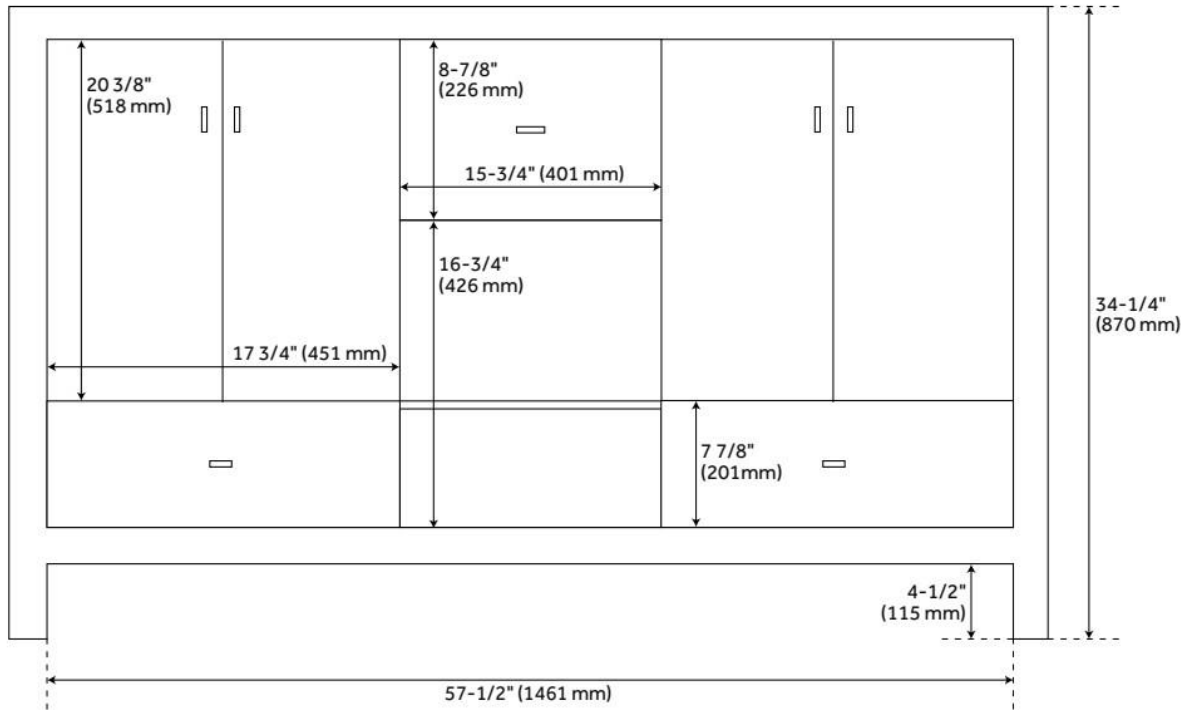

60" BURFIELD DOUBLE VANITY - WHITE - VANITY CABINET ONLY

SKU: 466035
Code: SH466035

REVISED 8/8/2024