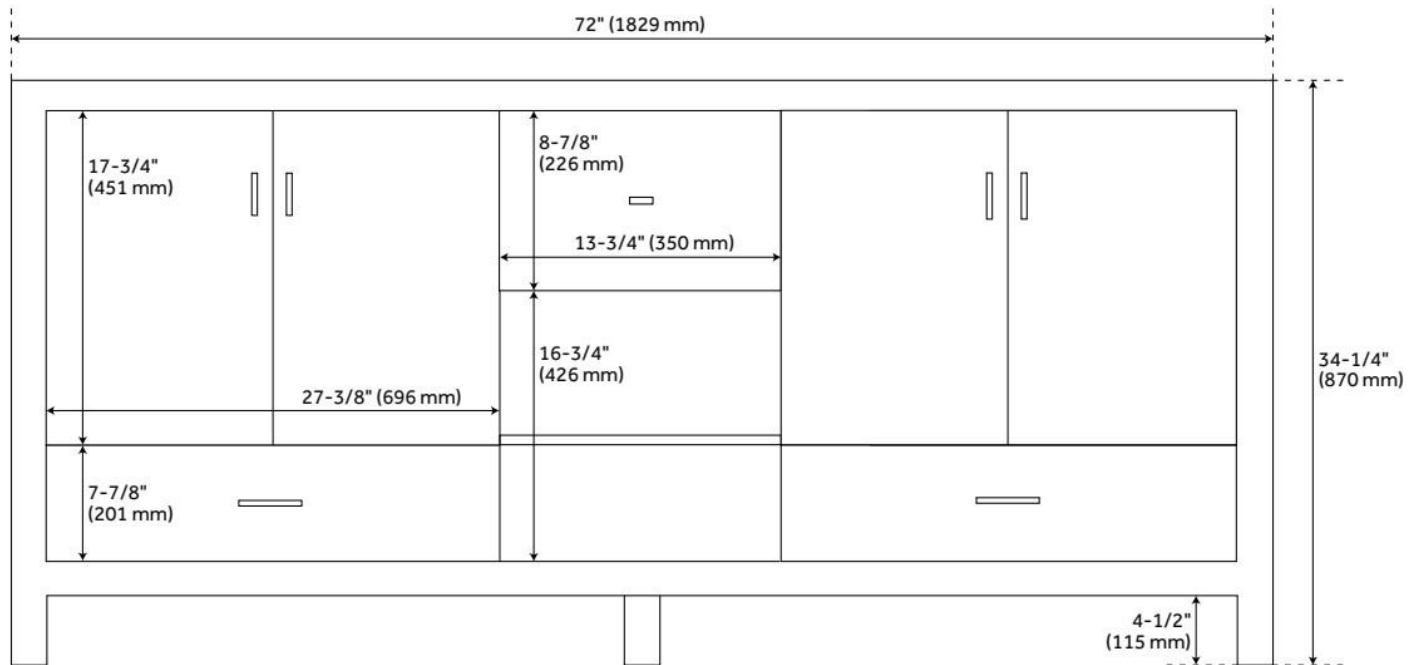

72" BURFIELD BAMBOO DOUBLE VANITY - NATURAL BAMBOO - VANITY CABINET ONLY

SKU: 466036
Code: SH466036

REVISED 7/30/2024