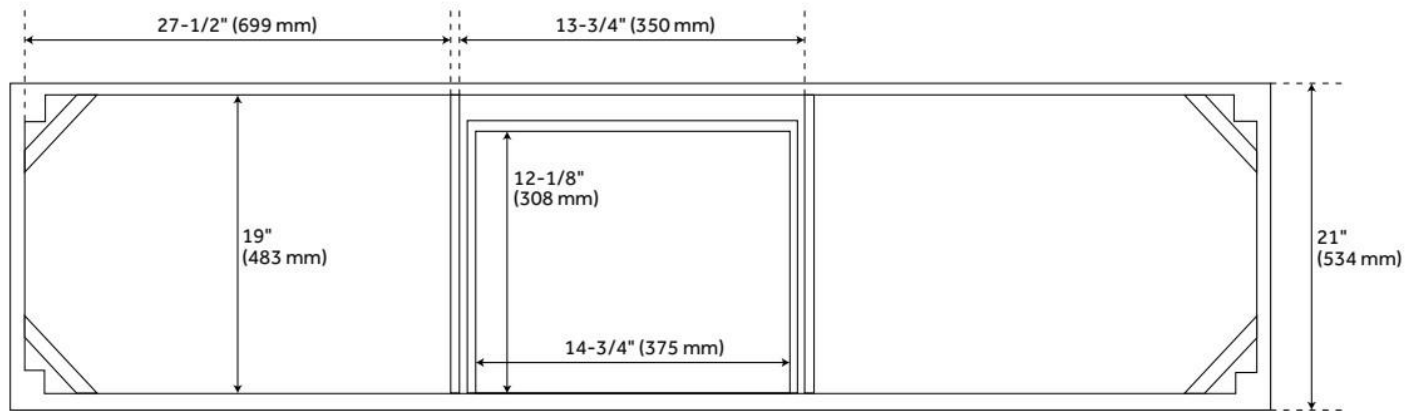

72" BURFIELD BAMBOO DOUBLE VANITY - NATURAL BAMBOO - VANITY CABINET ONLY

SKU: 466036
Code: SH466036

REVISED 7/30/2024