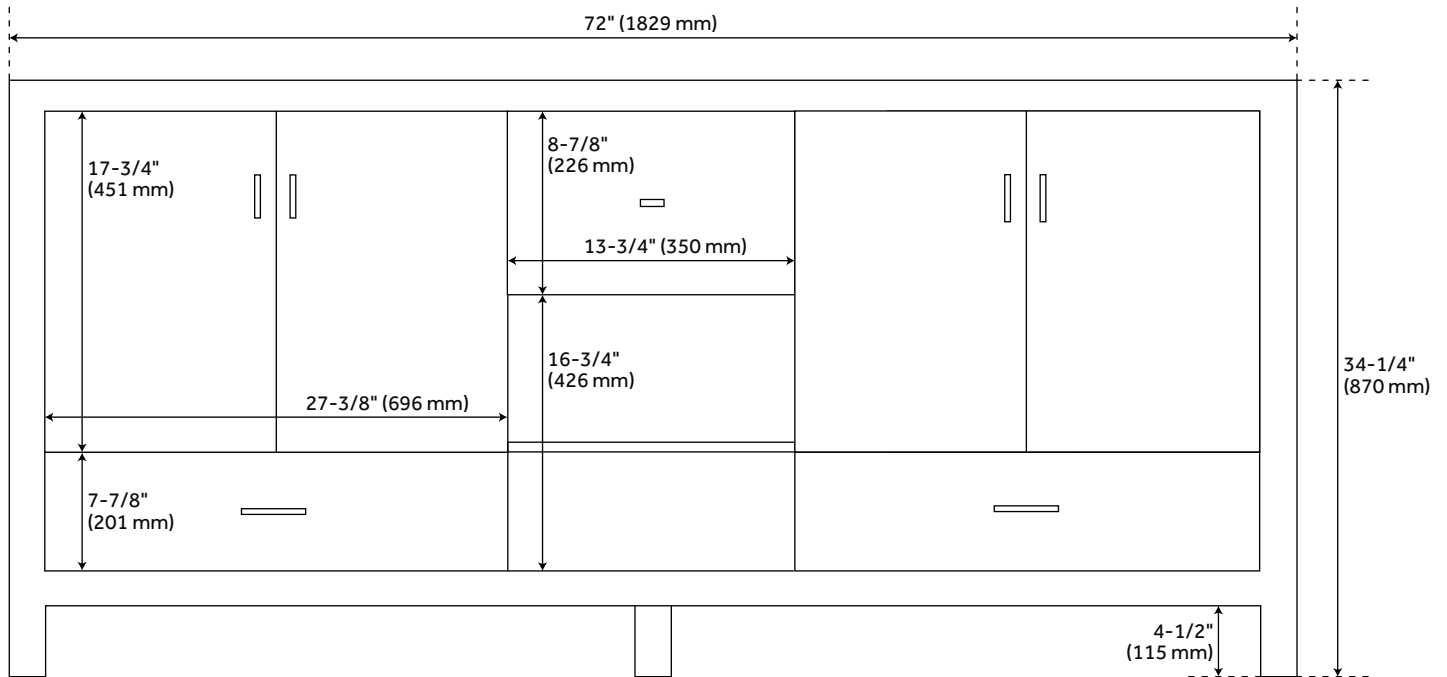

72" BURFIELD DOUBLE VANITY CABINET - NATURAL BAMBOO

SKU: 466036

All dimensions and specifications are nominal and may vary. Use actual products for accuracy in critical situations.