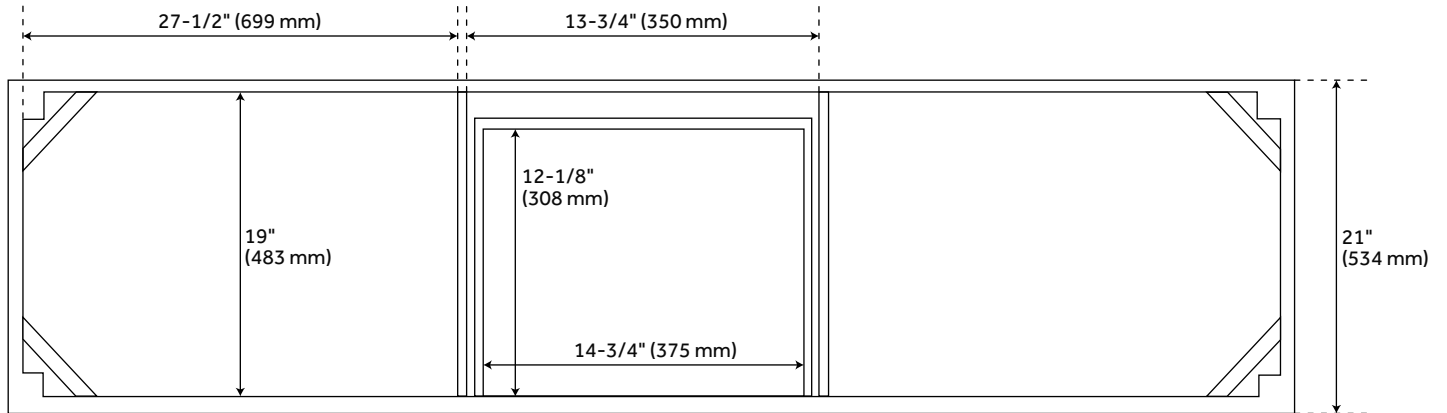

72" BURFIELD DOUBLE VANITY CABINET - NATURAL BAMBOO

SKU: 466036

All dimensions and specifications are nominal and may vary. Use actual products for accuracy in critical situations.