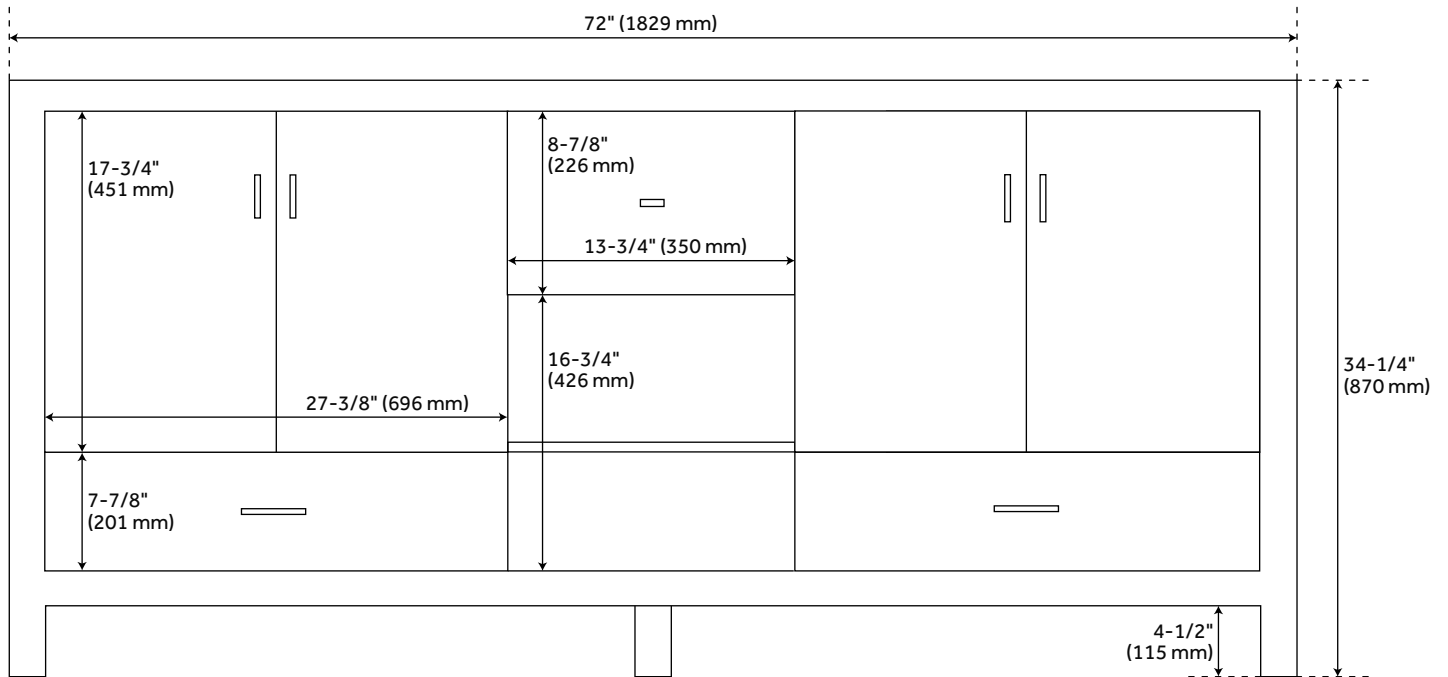

72" BURFIELD DOUBLE VANITY CABINET - MIDNIGHT NAVY BLUE

SKU: 466037

All dimensions and specifications are nominal and may vary. Use actual products for accuracy in critical situations.