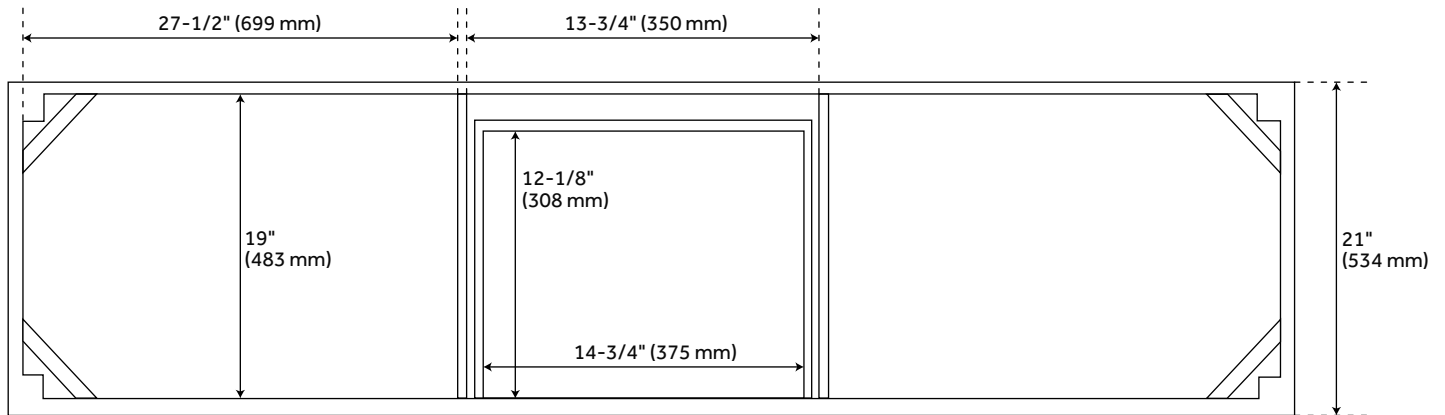

72" BURFIELD DOUBLE VANITY CABINET - MIDNIGHT NAVY BLUE

SKU: 466037

All dimensions and specifications are nominal and may vary. Use actual products for accuracy in critical situations.