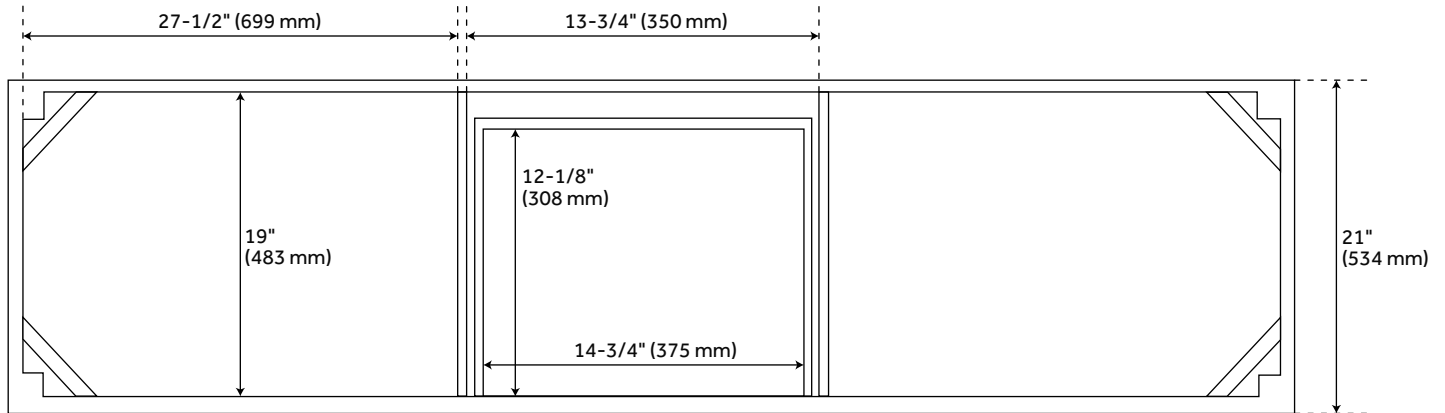

72" BURFIELD DOUBLE VANITY CABINET - MIDNIGHT NAVY BLUE

SKU: 466037

All dimensions and specifications are nominal and may vary. Use actual products for accuracy in critical situations.