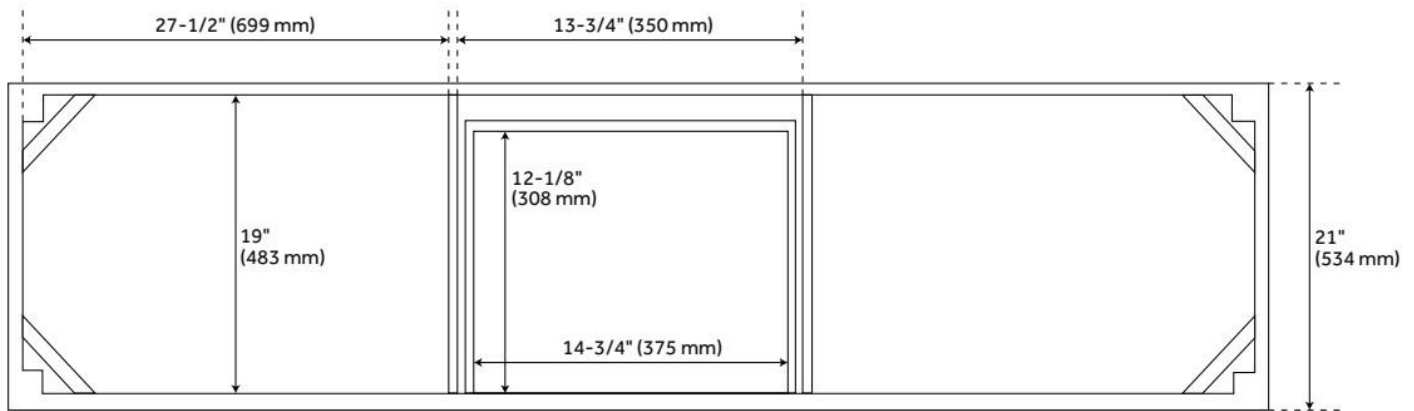

72" BURFIELD DOUBLE VANITY - WHITE - VANITY CABINET ONLY

SKU: 466038
Code: SH466038

REVISED 8/7/2024