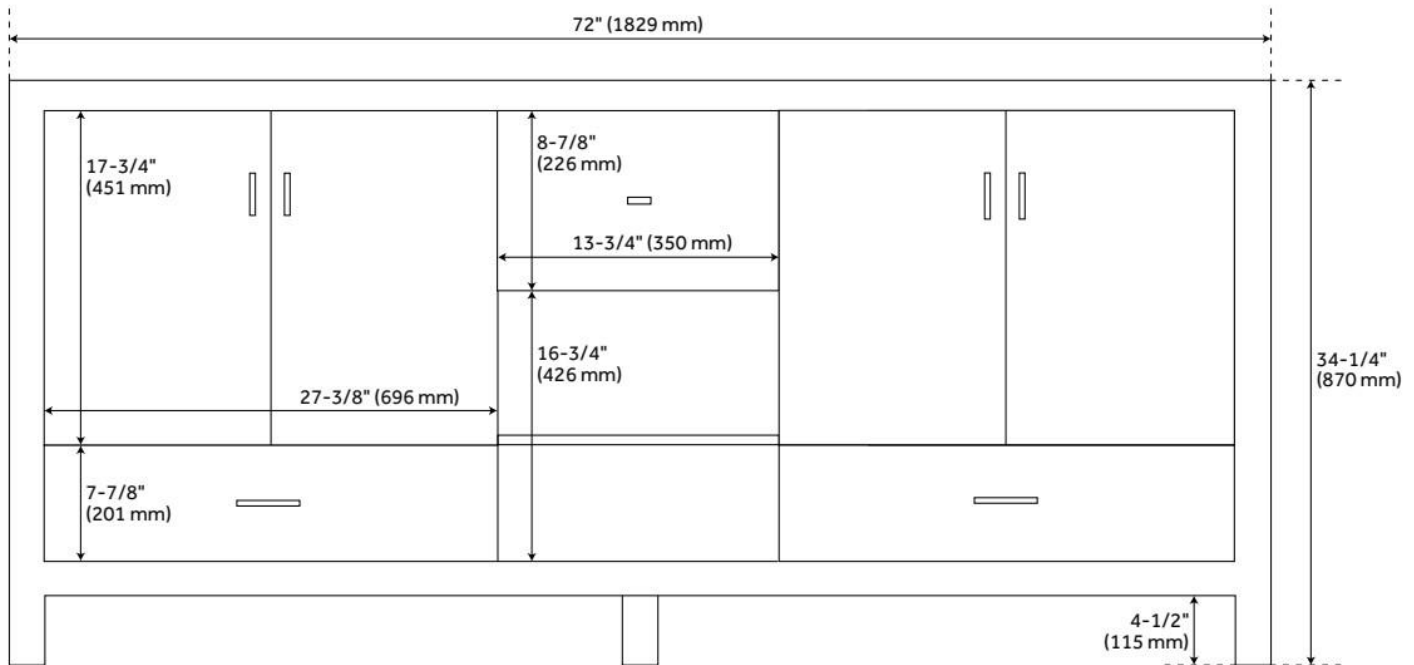

72" BURFIELD DOUBLE VANITY - WHITE - VANITY CABINET ONLY

SKU: 466038
Code: SH466038

REVISED 8/7/2024