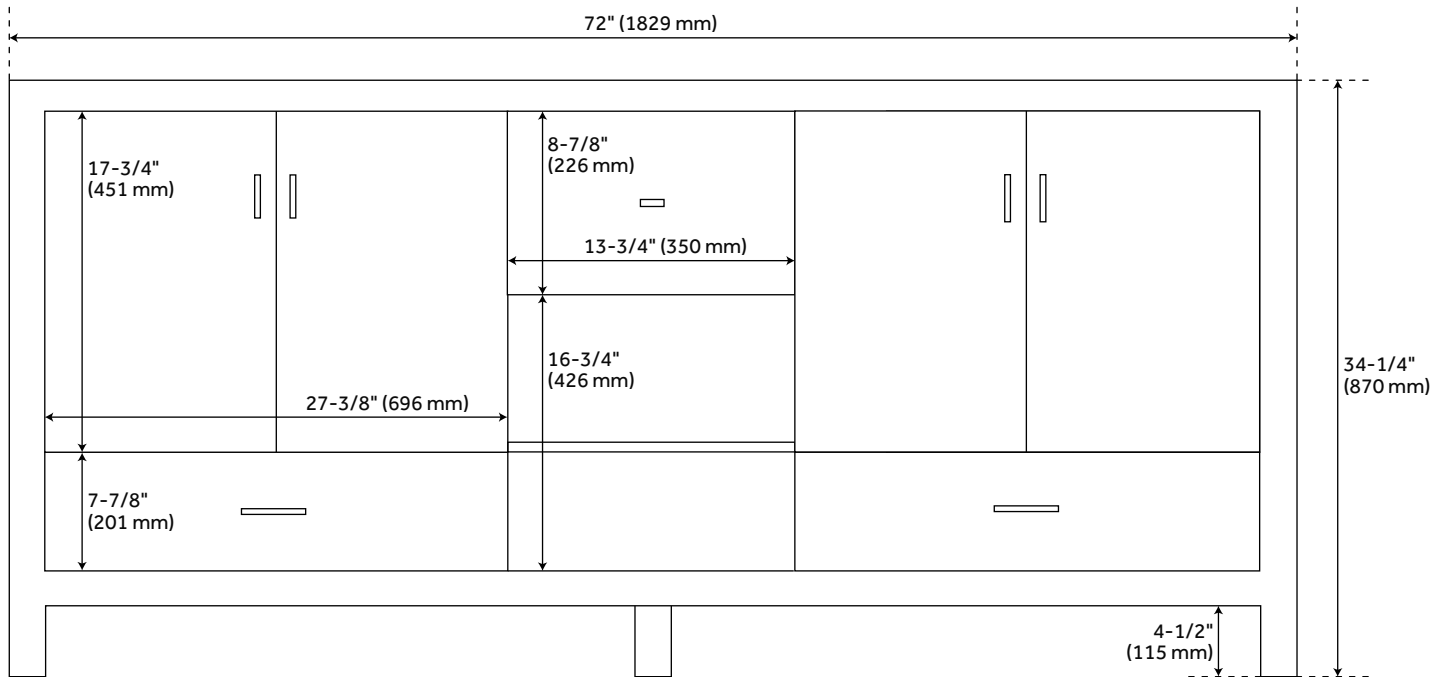

72" BURFIELD DOUBLE VANITY CABINET - SOFT WHITE

SKU: 466037

All dimensions and specifications are nominal and may vary. Use actual products for accuracy in critical situations.