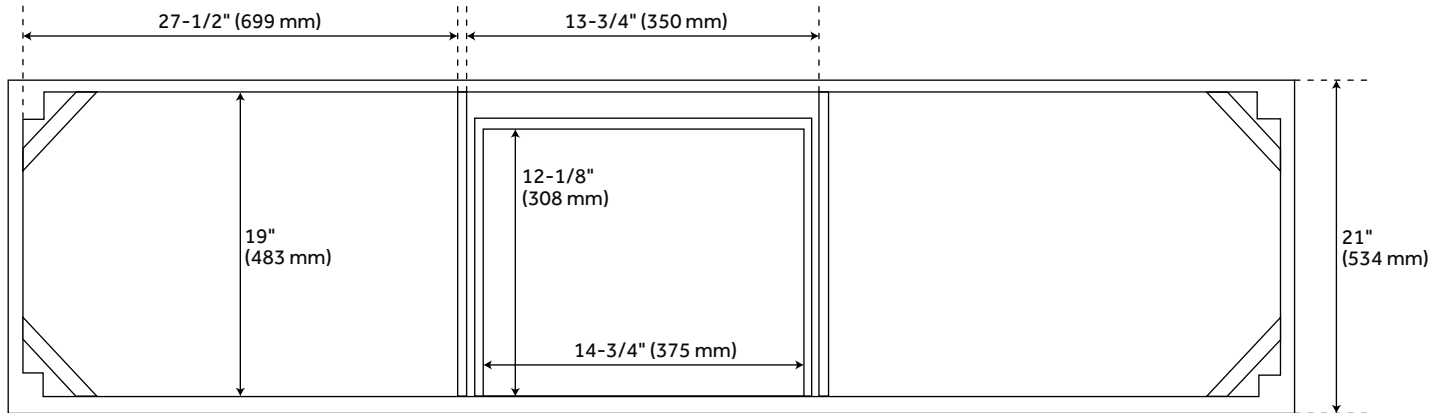

72" BURFIELD DOUBLE VANITY CABINET - SOFT WHITE

SKU: 466037

All dimensions and specifications are nominal and may vary. Use actual products for accuracy in critical situations.