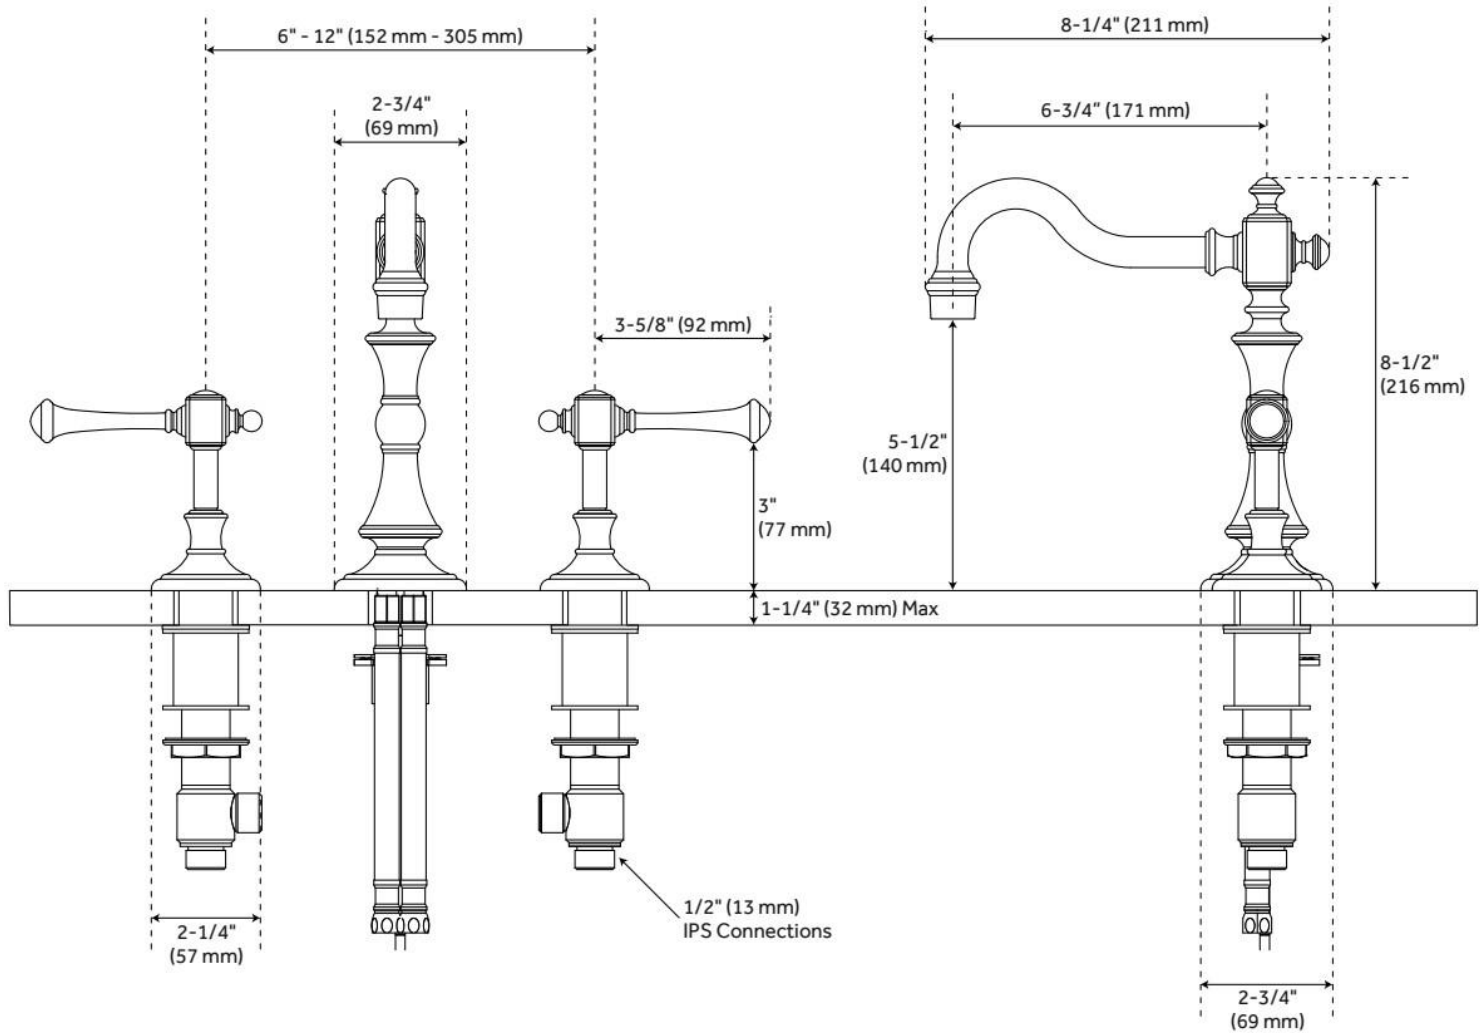

## FEATURES

Material: Metal construction for strength and durability  
Installation Type: Widespread  
Flow Rate: 1.2 gpm (4.5 L/min) @ 60 psi  
Cartridge Type: Ceramic Disc  
Swivel Spout: No  
Drain Type: Metal push-pop with overflow

## ADDITIONAL FEATURES

- Drain is compatible with sinks that have an overflow hole.
- Faucet can be installed with variable centers from 6" - 12".

REVISED 5/20/2024

# VINTAGE 8" WIDE SPREAD FAUCET - FERGUSON OIL RUBBED BRONZE - BRASS LEVER HANDLES

SKU: 466512  
Code: SH466512

REVISED 5/20/2024