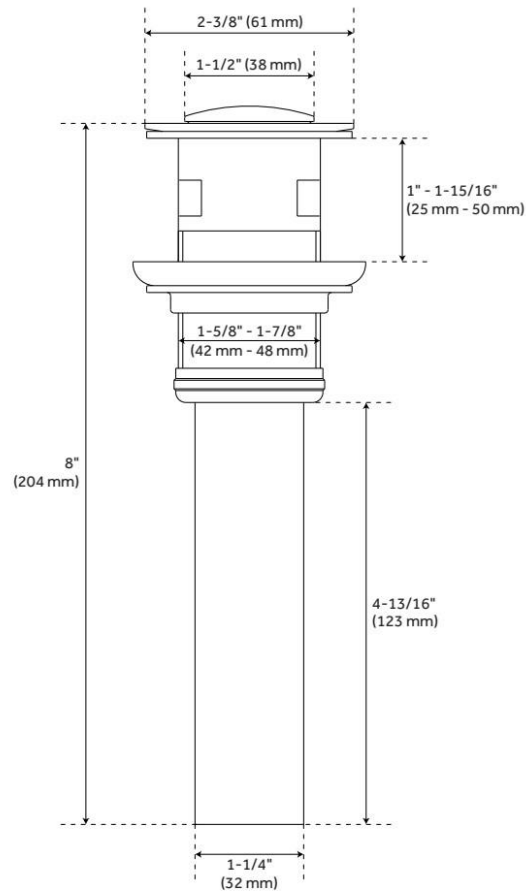

## FEATURES

Material: Metal construction for strength and durability  
Installation Type: Widespread  
Flow Rate: 1.2 gpm (4.5 L/min) @ 60 psi  
Cartridge Type: Ceramic Disc  
Swivel Spout: No  
Drain Type: Metal push-pop with overflow

## ADDITIONAL FEATURES

- Drain is compatible with sinks that have an overflow hole.
- Faucet can be installed with variable centers from 6" - 12".

REVISED 5/20/2024

# VINTAGE 8" WIDE SPREAD FAUCET - FERGUSON OIL RUBBED BRONZE - BRASS LEVER HANDLES

SKU: 466512  
Code: SH466512

REVISED 5/20/2024