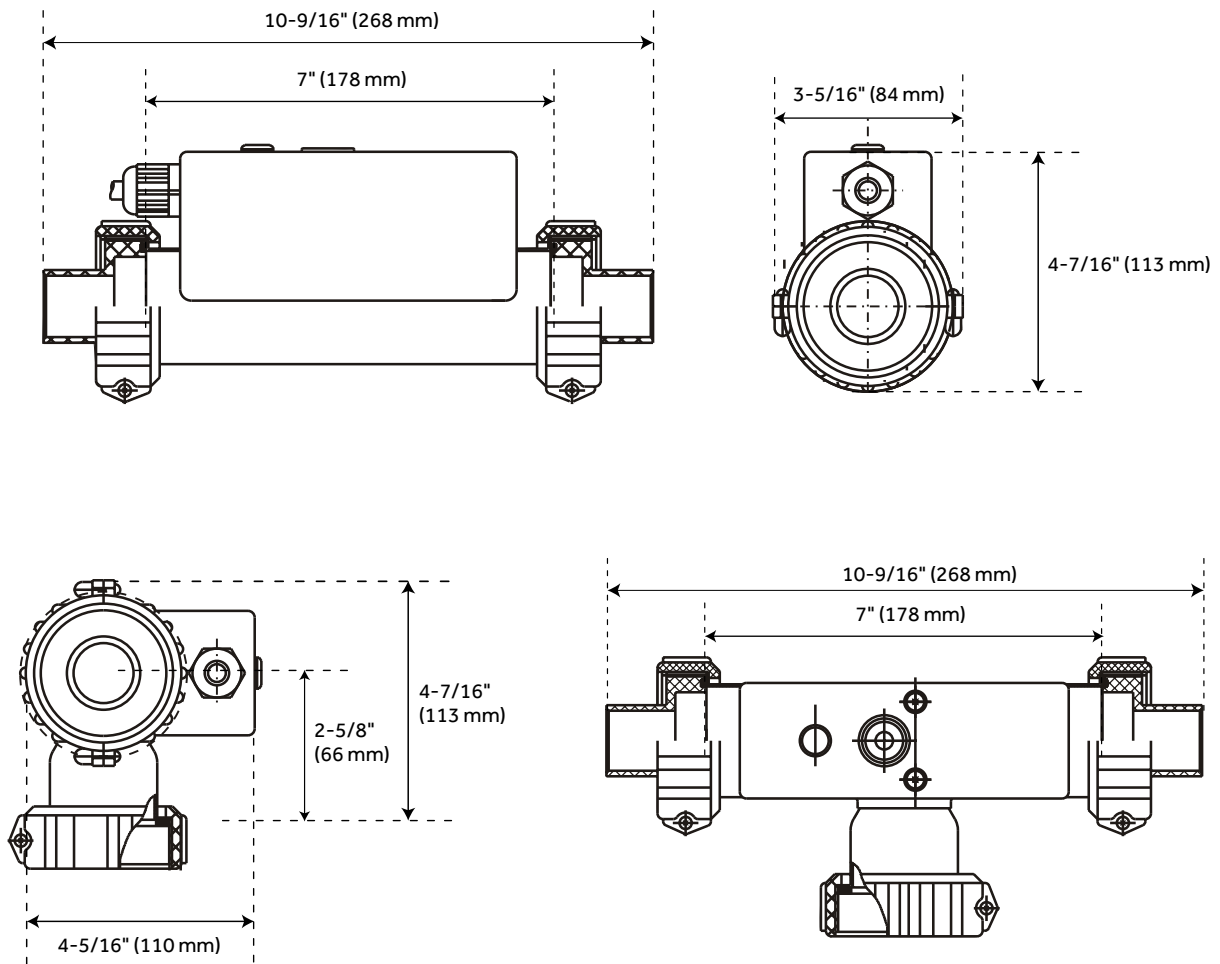

IN-LINE WHIRLPOOL TUB HEATER

SKU: 466606
Code: SH466606

FEATURES

Product Finish: Black
Material: Metal, Plastic
Length: 10-9/16"
Width: 3-5/16"
Height: 4-7/16"
Voltage: 120V

REVISED 12/21/2023

IN-LINE WHIRLPOOL TUB HEATER

SKU: 466606
Code: SH466606

ADDITIONAL FEATURES

- Maintains water temperature once water is dispersed.

REVISED 12/21/2023

IN-LINE WHIRLPOOL TUB HEATER

All dimensions and specifications are nominal and may vary. Use actual products for accuracy in critical situations.