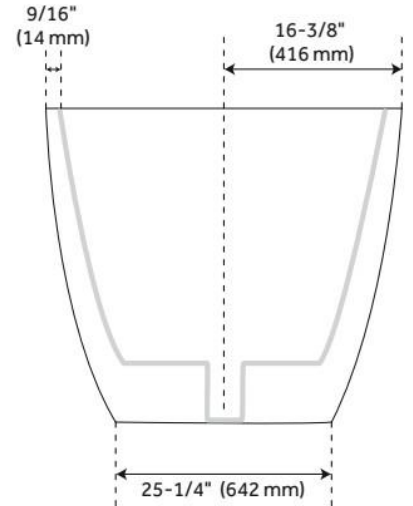

66" CATINO SOLID SURFACE FREESTANDING TUB - MATTE FINISH

SKU: 466610
Code: SHCTFSO6632

REVISED 6/26/2024