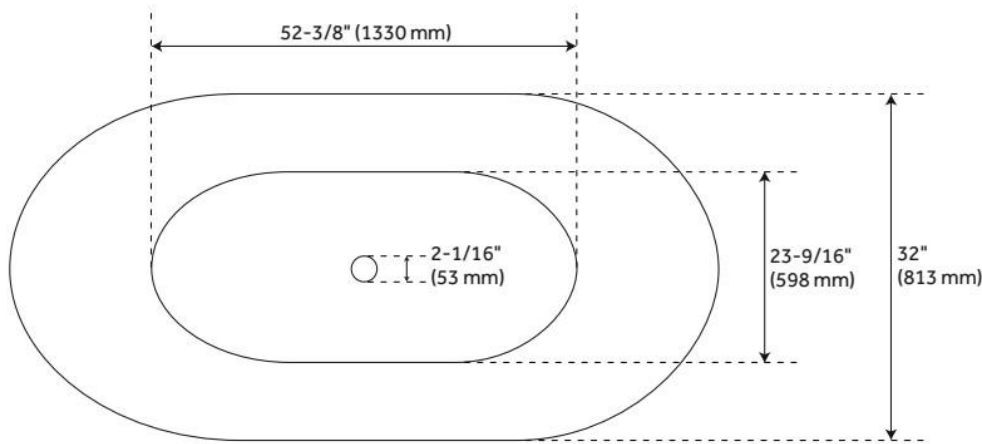

66" CATINO SOLID SURFACE FREESTANDING TUB - MATTE FINISH

SKU: 466610
Code: SHCTFSO6632

REVISED 6/26/2024