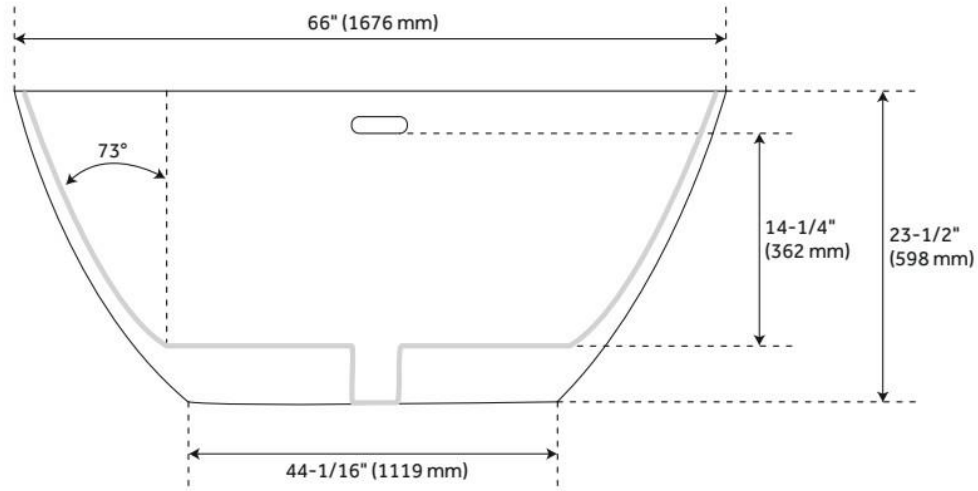

66" CATINO SOLID SURFACE FREESTANDING TUB - MATTE FINISH

SKU: 466610
Code: SHCTFSO6632

REVISED 6/26/2024