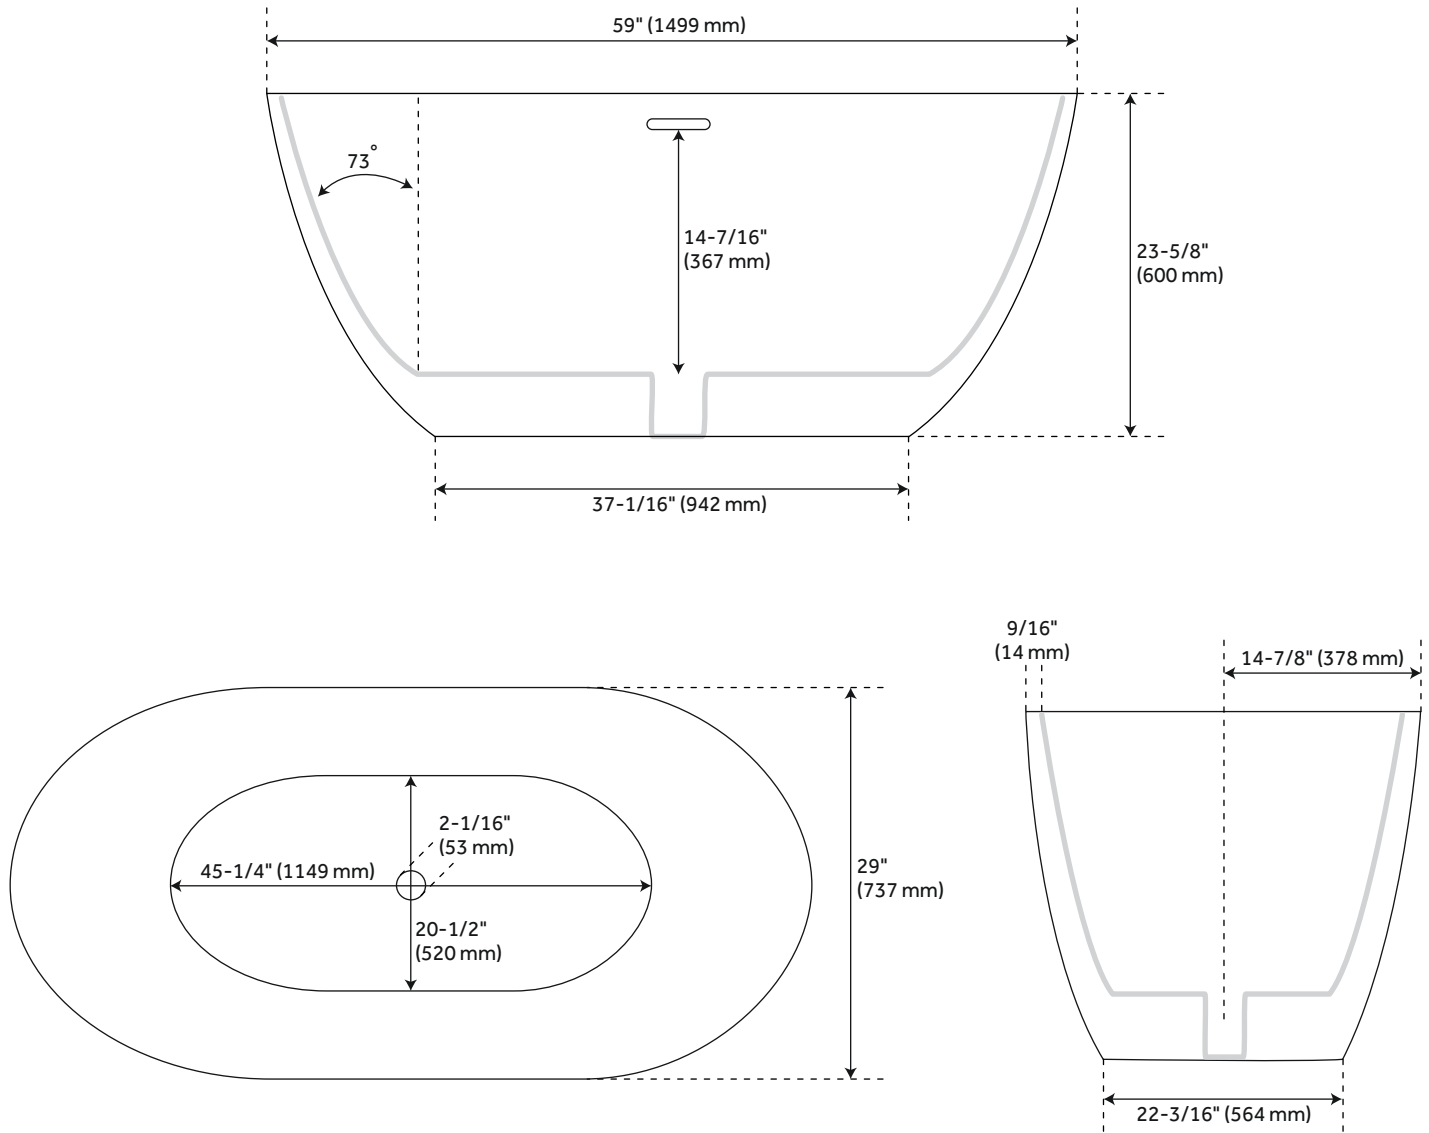

## FEATURES

Installation Type: Freestanding  
Features: Integral Drain & Overflow  
Design: Modern  
Product Finish: White  
Material: Solid Surface  
Length: 59"  
Width: 29"  
Height: 23-5/8"  
Water Depth To Overflow: 14-7/16"  
Exterior Treatment: Gloss  
Interior Treatment: Gloss  
Drain Included: Yes  
Drain Finish: White  
Faucet Included: No  
Shape: Oval  
Tub Overflow: Yes  
Integral Drain & Overflow: Yes  
Tub Interior Length: 45-1/4"  
Tub Interior Width: 20-1/2"  
Tap Deck: No  
Faucet Drillings: No Drillings  
Water Capacity (Gallons): 58  
Built-In Adjusters: Yes  
Tub Weight Uncrated (lbs): 220  
Tub Weight Crated (lbs): 286  
Weight: 310.0000

# 59" PATERA SOLID SURFACE FREESTANDING TUB - GLOSS FINISH

SKU: 466611

Code: SHPAFSO5929

## ADDITIONAL FEATURES

- All dimensions ( $\pm 1/2"$ ).
- White Pop-Up drain included.
- Leveling legs for simplified installation.
- Optional Quick Connect Drop-In Drain Kit Includes:
  - Floor Plate, 1-1/2" PVC Pipe, 2" x 1-1/2" Trap Adapters, 1 Brass Threaded, 1 Brass Unthreaded Tailpiece and Plug.
  - Installs above your subfloor, but underneath your cement floor or tile, so you do not need access below the fixture.

# 59" PATERA SOLID SURFACE FREESTANDING TUB - GLOSS FINISH

SHPAFSO5929WH

All dimensions and specifications are nominal and may vary. Use actual products for accuracy in critical situations.