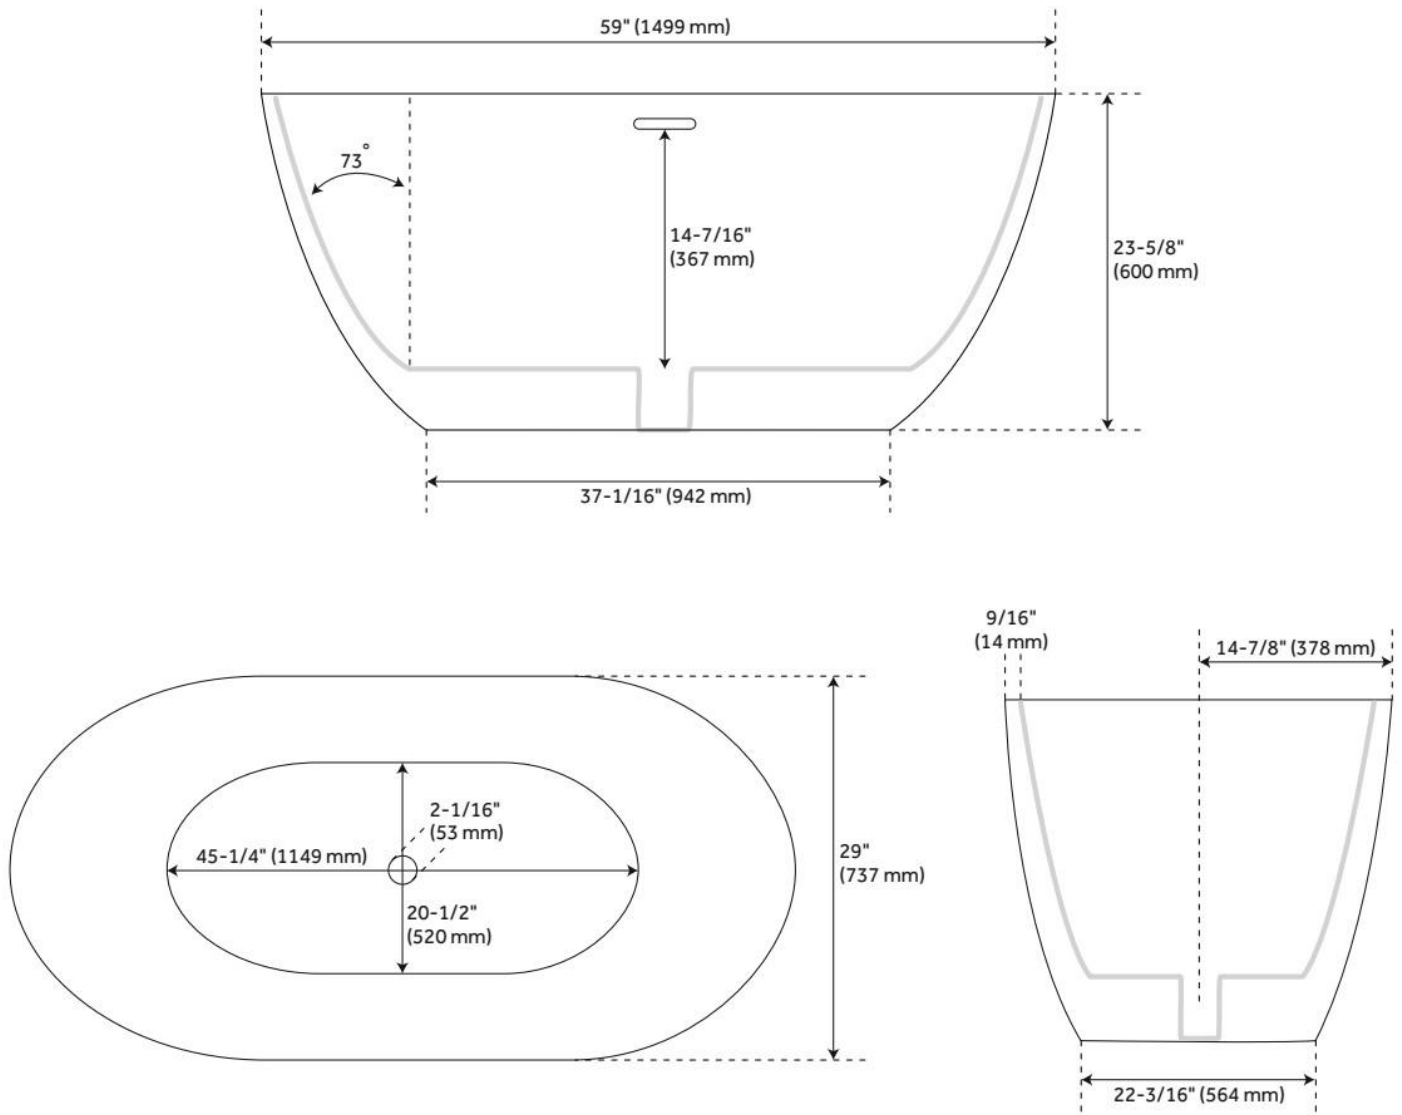

59" PATERA SOLID SURFACE FREESTANDING TUB - GLOSS FINISH

SKU: 466611

Code: SHPAFSO5929

FEATURES

Tub Material: Solid Surface

Product Finish: White

Shape: Oval

Tub Drain Placement: Center

Drain Included: Yes

Drain and Overflow Finish: White

Water Depth to Overflow: 14-7/16"

Water Capacity (Gallons): 58

Built-In Adjusters: Yes

Tub Weight Uncrated (lbs): 220

Optional Accessory: 428473

CSA B45.5/IAPMO Z124, Massachusetts Accepted, LISTED ID: SHPAFSO5929WH

ADDITIONAL FEATURES

- All dimensions ($\pm 1/2$ ").
- White Pop-Up drain included.
- Leveling legs for simplified installation.
- Optional Quick Connect Drop-In Drain Kit Includes:
 - Floor Plate, 1-1/2" PVC Pipe, 2" x 1-1/2" Trap Adapters, 1 Brass Threaded, 1 Brass Unthreaded Tailpiece and Plug.
 - Installs above your subfloor, but underneath your cement floor or tile, so you do not need access below the fixture.

REVISED 6/27/2024

59" PATERA SOLID SURFACE FREESTANDING TUB - GLOSS FINISH

SKU: 466611

Code: SHPAFSO5929

REVISED 6/27/2024