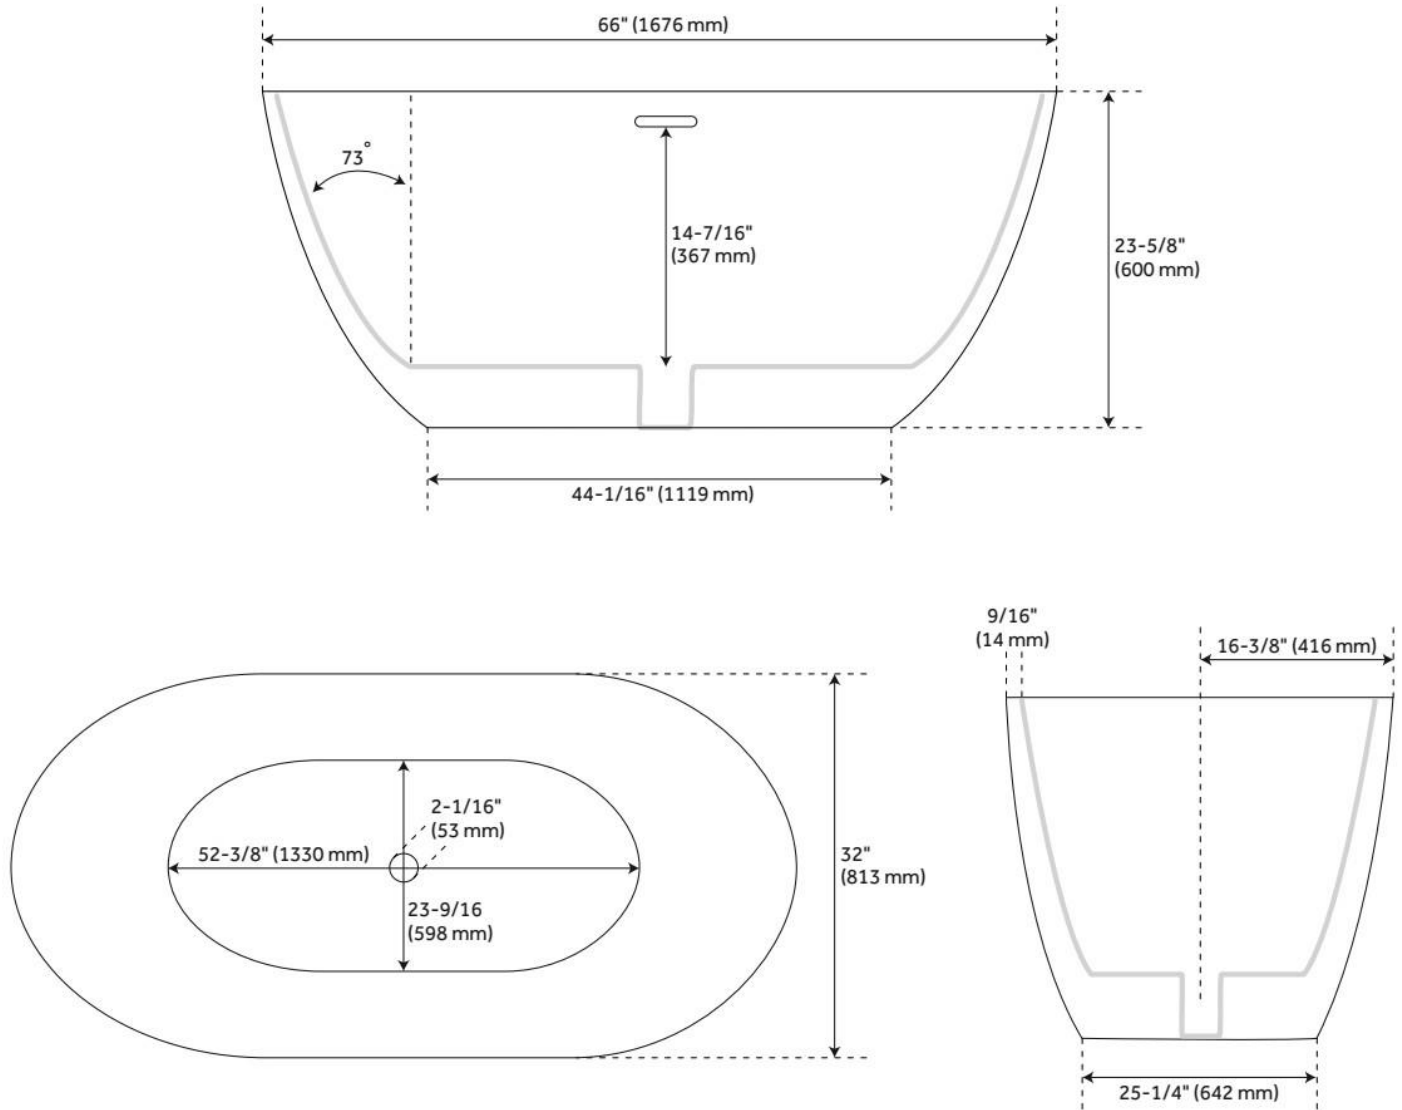

66" PATERA SOLID SURFACE FREESTANDING TUB - GLOSS FINISH

SKU: 466612

Code: SHPAFSO6632

REVISED 7/1/2024