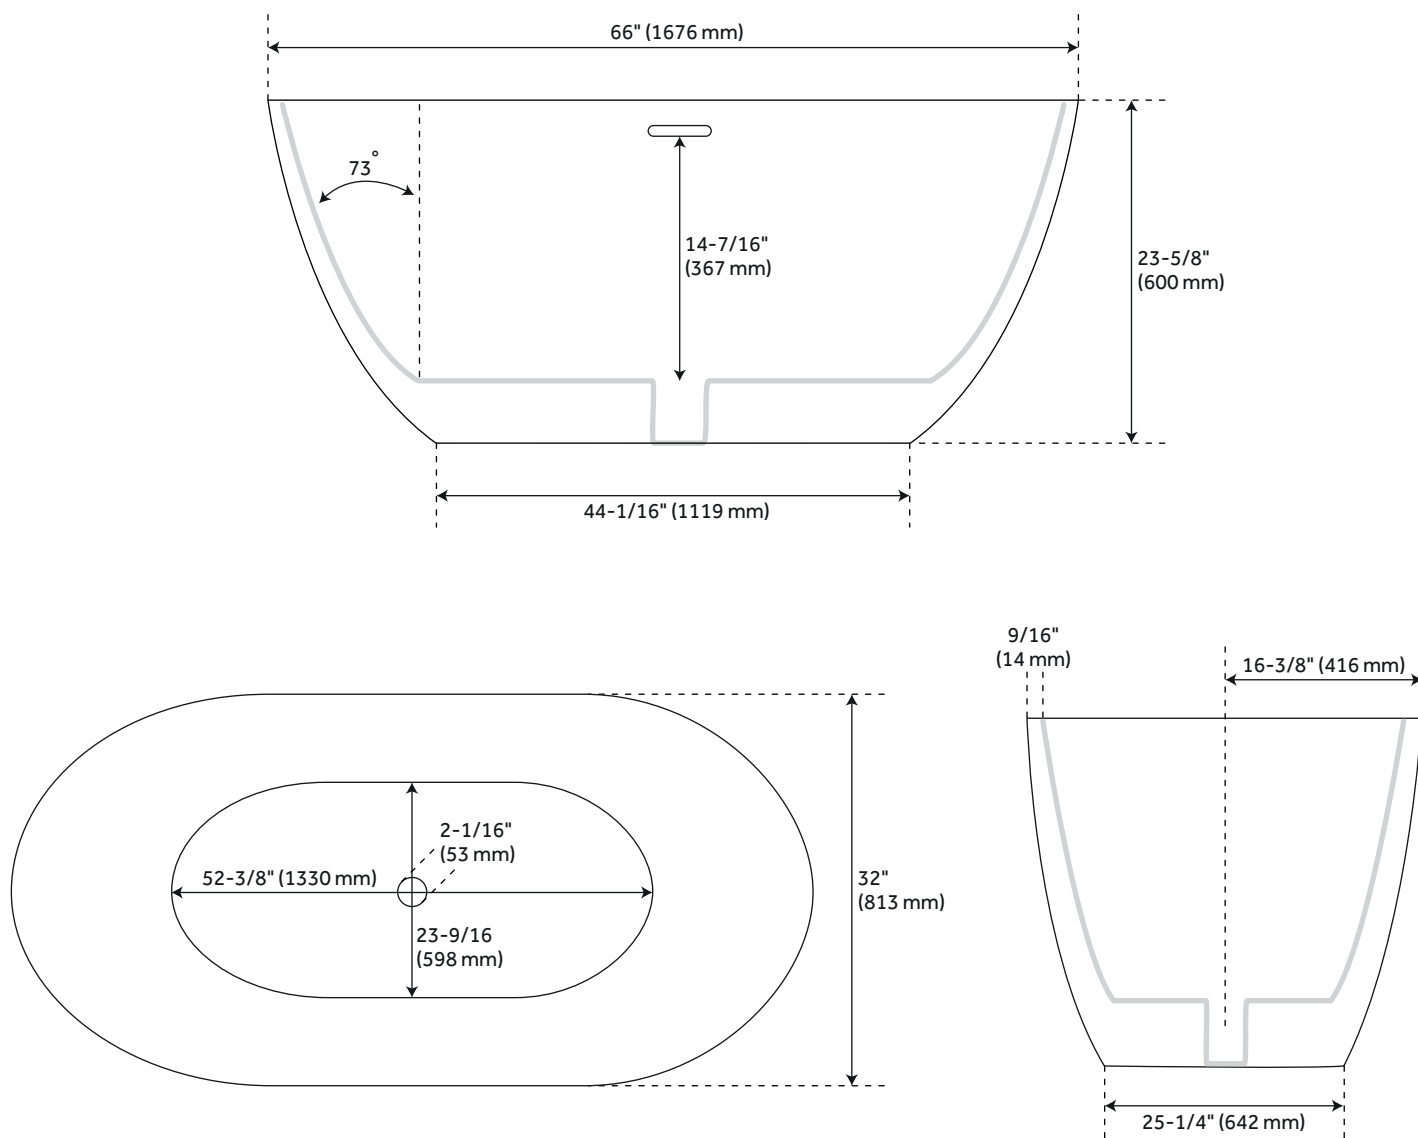

66" PATERA SOLID SURFACE FREESTANDING TUB - GLOSS FINISH

SKU: 466612

Code: SHPAFSO6632

FEATURES

Installation Type: Freestanding
Features: Integral Drain & Overflow
Design: Modern
Product Finish: White
Material: Solid Surface
Length: 66"
Width: 32"
Height: 23-5/8"
Water Depth To Overflow: 14-7/16"
Exterior Treatment: Gloss
Interior Treatment: Gloss
Drain Included: Yes
Drain Finish: White
Faucet Included: No
Shape: Oval
Tub Overflow: Yes
Integral Drain & Overflow: Yes
Tub Interior Length: 52-3/8"
Tub Interior Width: 23-9/16"
Tap Deck: No
Faucet Drillings: No Drillings
Water Capacity (Gallons): 77
Built-In Adjusters: Yes
Tub Weight Uncrated (lbs): 255
Tub Weight Crated (lbs): 319
Weight: 350.0000

REVISED 2/8/2024

66" PATERA SOLID SURFACE FREESTANDING TUB - GLOSS FINISH

SKU: 466612

Code: SHPAFSO6632

ADDITIONAL FEATURES

- All dimensions ($\pm 1/2"$).
- White Pop-Up drain included.
- Leveling legs for simplified installation.
- Optional Quick Connect Drop-In Drain Kit Includes:
 - Floor Plate, 1-1/2" PVC Pipe, 2" x 1-1/2" Trap Adapters, 1 Brass Threaded, 1 Brass Unthreaded Tailpiece and Plug.
 - Installs above your subfloor, but underneath your cement floor or tile, so you do not need access below the fixture.

REVISED 2/8/2024

66" PATERA SOLID SURFACE FREESTANDING TUB - GLOSS FINISH

SHPAFSO6632WH

All dimensions and specifications are nominal and may vary. Use actual products for accuracy in critical situations.