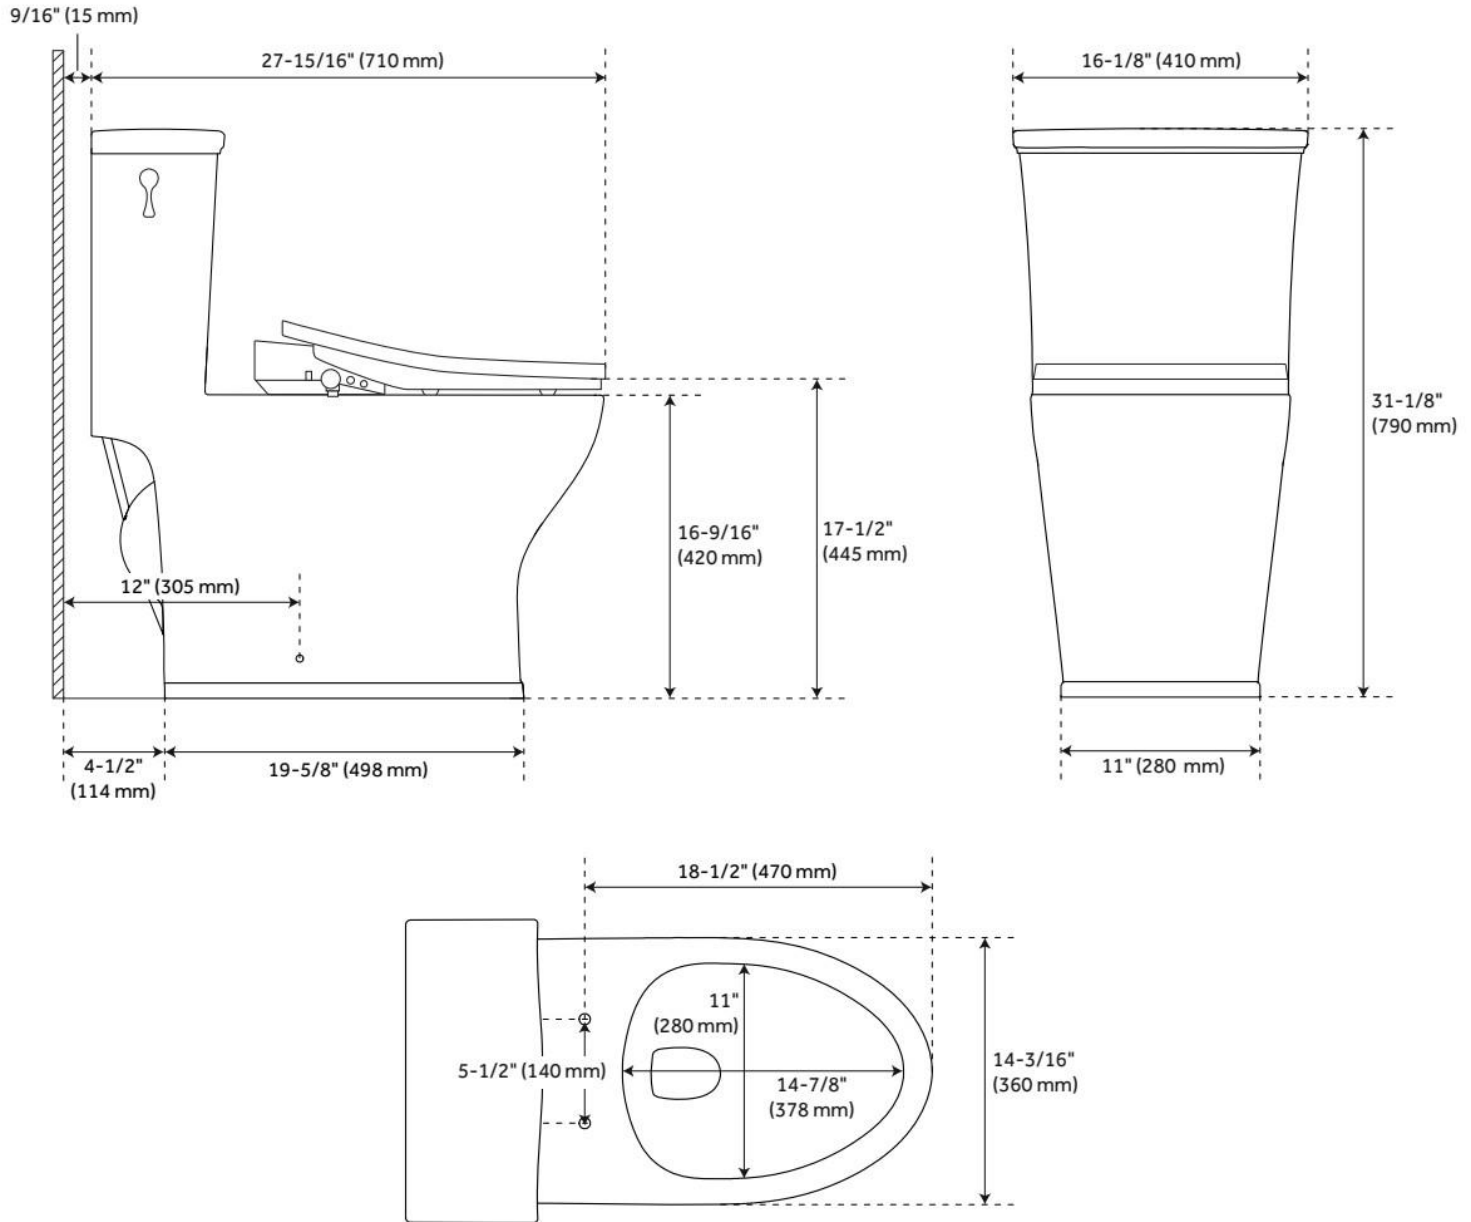

CARRAWAY ONE-PIECE ELONGATED TOILET - WHITE

SKU: 953015

Code: SHCR241S, SHBDS300

REVISED 7/16/2024