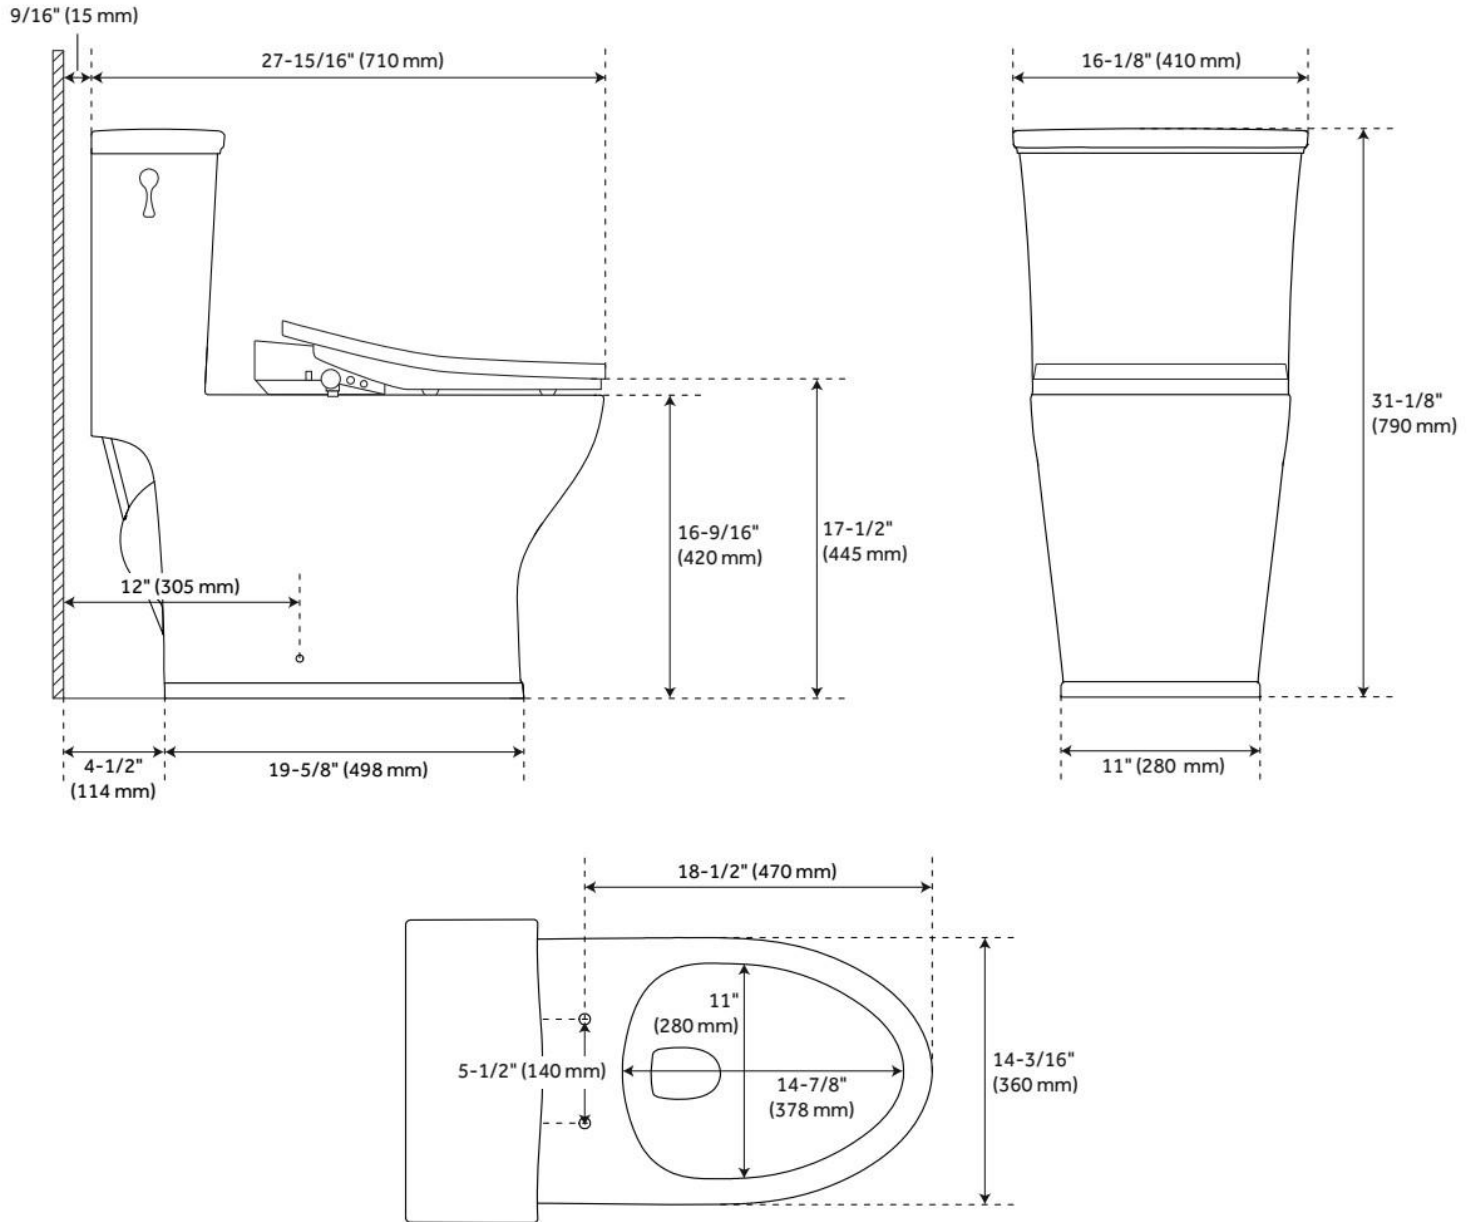

CARRAWAY ONE-PIECE ELONGATED TOILET - WHITE

SKU: 462425
Code: SHCR241S

REVISED 7/16/2024