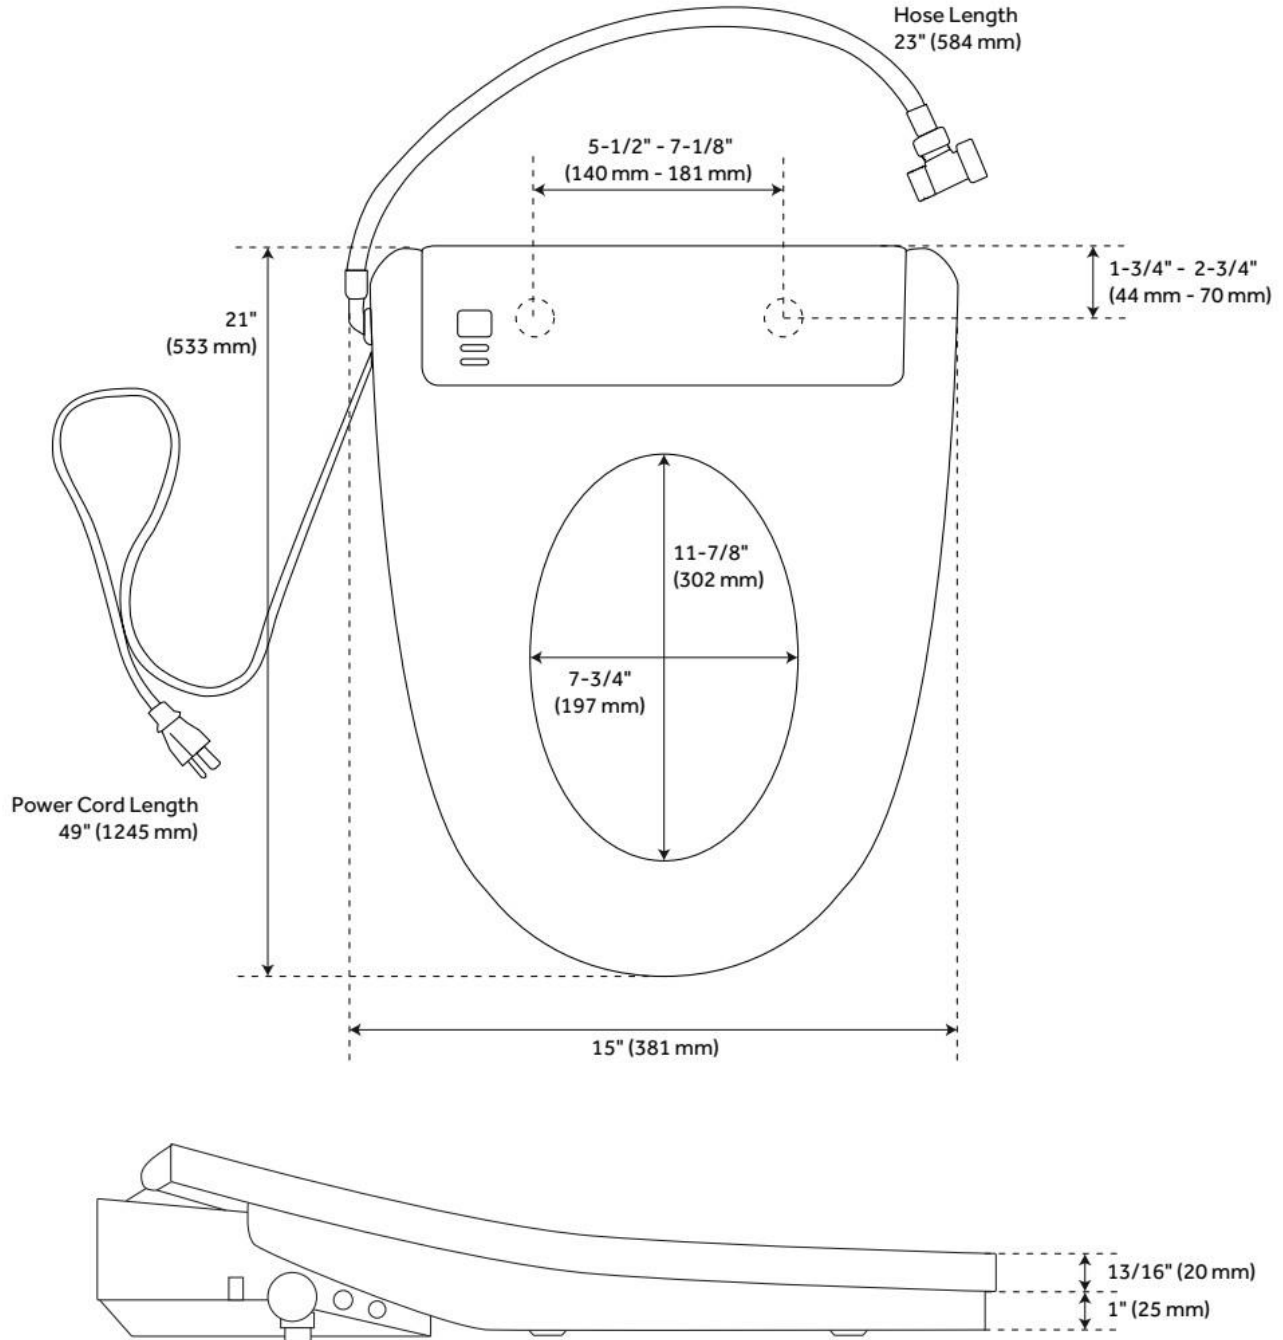

Material: Vitreous China
Product Finish: White
Toilet Style: 1-Piece
Flush Handle Location: Left
Bowl Height: 16-9/16"
Bowl Shape: Elongated
Rough-in: 12"
Gallons Per Flush: 1.28 GPF (4.8 LPF)
Flush Type: Gravity
Flush Valve Size: 3"
Trapway Diameter: 2"
Seat Included: Yes
Water Spot: 8-1/2" x 5-7/8"

IAPMO, ASME A112.4.2/CSA B45.16, Massachusetts Accepted, LISTED ID: SHBDS300WH

ADDITIONAL FEATURES

- Seat without lid dimensions: 13-5/8" L x 19" W (front to back) x 2-1/2" H.
- Side knob allows for adjustment of angle, water volume, and cleaning type.
- Spray nozzle features multiple holes for a softer cleanse and water saving operation.
- Spray nozzle is self-cleaning, antibacterial, and removable for further cleaning.
- Bidet seat has a glossy finish with protective bumpers and self-closing seat/lid.
- Installs easily with quick-release system.
- Fits most standard elongated bowl toilets with adjustable hinge for side-to-side adjustment of 5-3/8" to 6-1/2" centers.
- Designed for one- and two-piece toilets.
- Toilet not included.

ASME A112.4.2/CSA B45.16, Massachusetts Accepted, UL 1431, CAN/CSA-C22.2 No. 64, CAN/CSA-C22.2 No. 68,
LISTED ID: SHBDS201WH

ADDITIONAL FEATURES

- Features warm water, seat warmer, spray massage, warm drying, smart night light, and auto-cleaning modes.
- Includes a remote control for one-handed operation.
- Features Nozzle Clean mode for cleaning.
- The UV light treatment sterilizes the spray nozzle by killing bacteria in three minutes. The red indicator light automatically turns on 10 seconds after use, stays on for three minutes during the cleaning process, and turns off when it is complete.
- Soft-closing seat and lid.
- Installs easily with quick-release system.
- Toilet not included.
- Designed for single- and two-piece toilets.
- Power cord length: 49"

REVISED 7/15/2024

ALDRIDGE ELONGATED ELECTRONIC BIDET TOILET SEAT

SKU: 448556
Code: SHBDS201

REVISED 7/15/2024