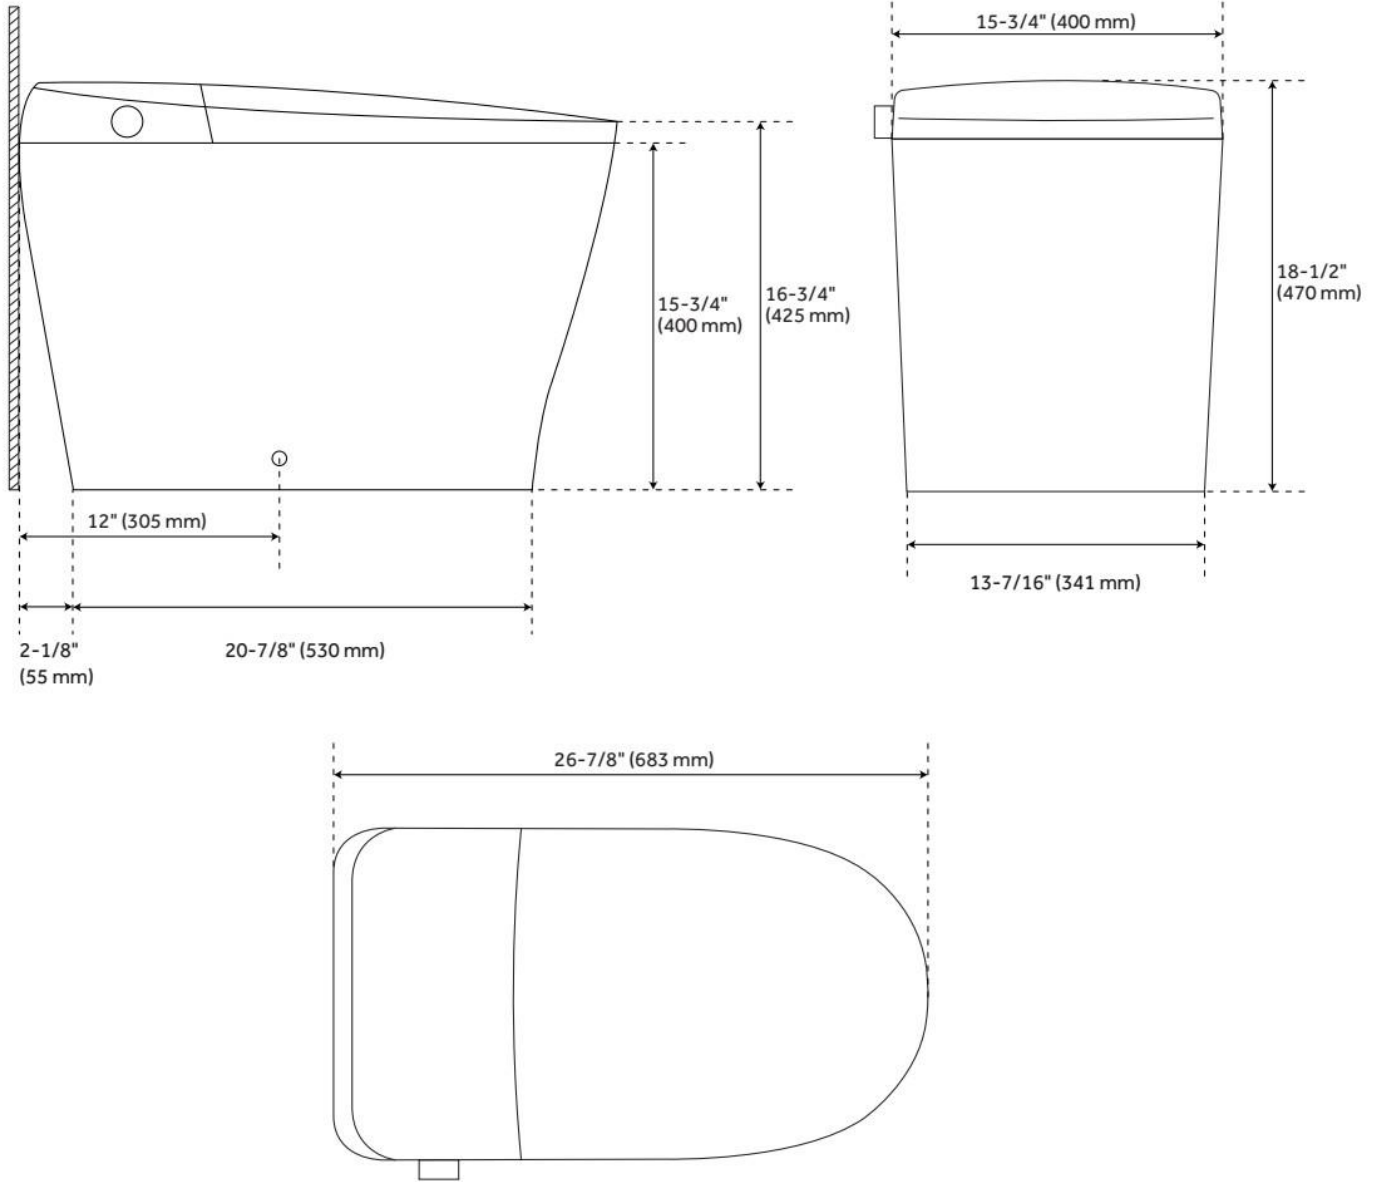

VELA SMART TOILET

SKU: 473602
Code: SHVE540S

REVISED 2/28/2025